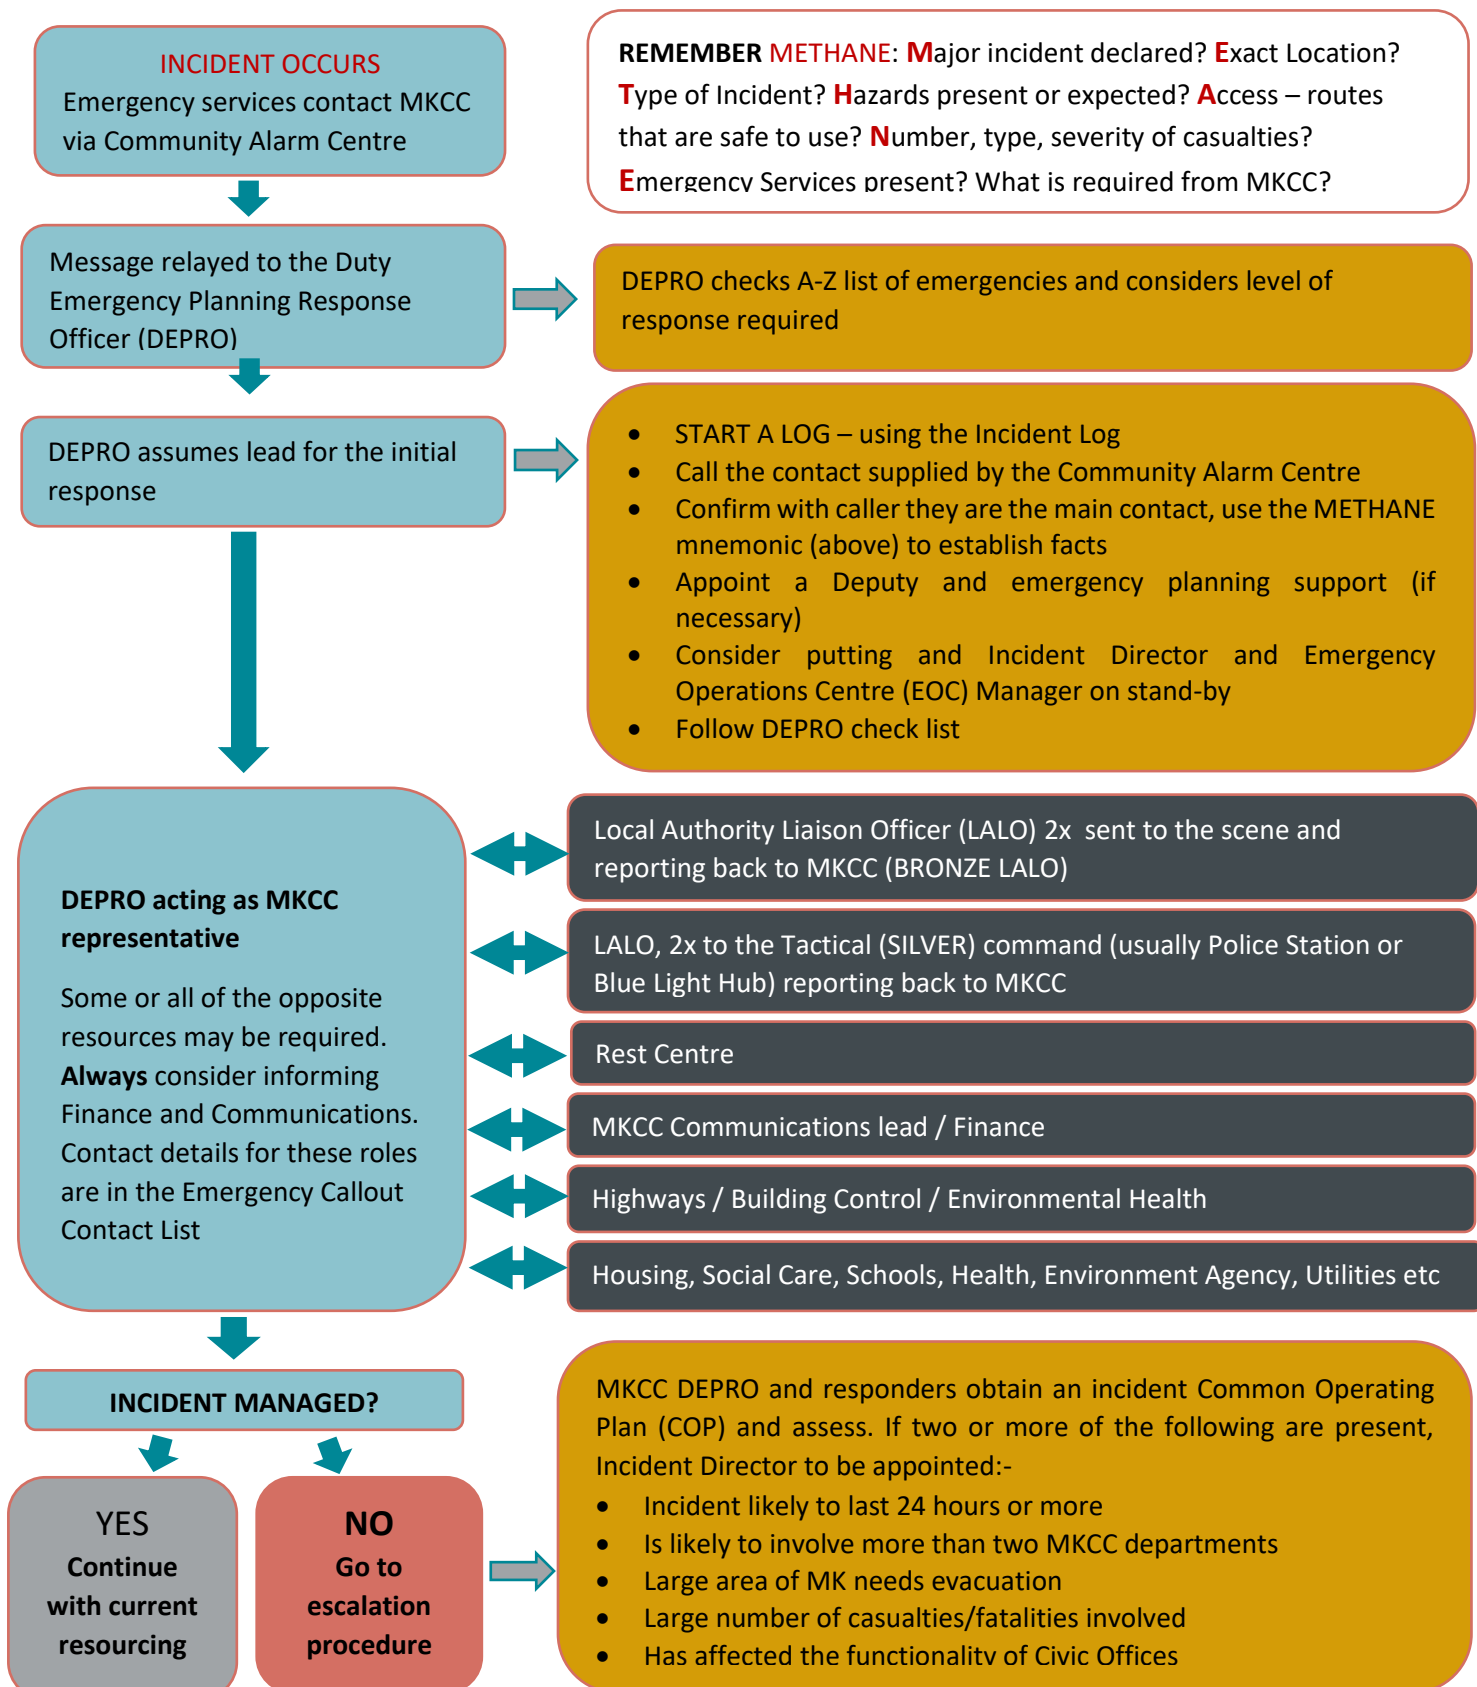

## Appendix 27

# Emergency Initial Response.

The initial emergency response procedure at Milton Keynes City Council (MKCC).

The escalated emergency response procedure at Milton Keynes City Council (MKCC).