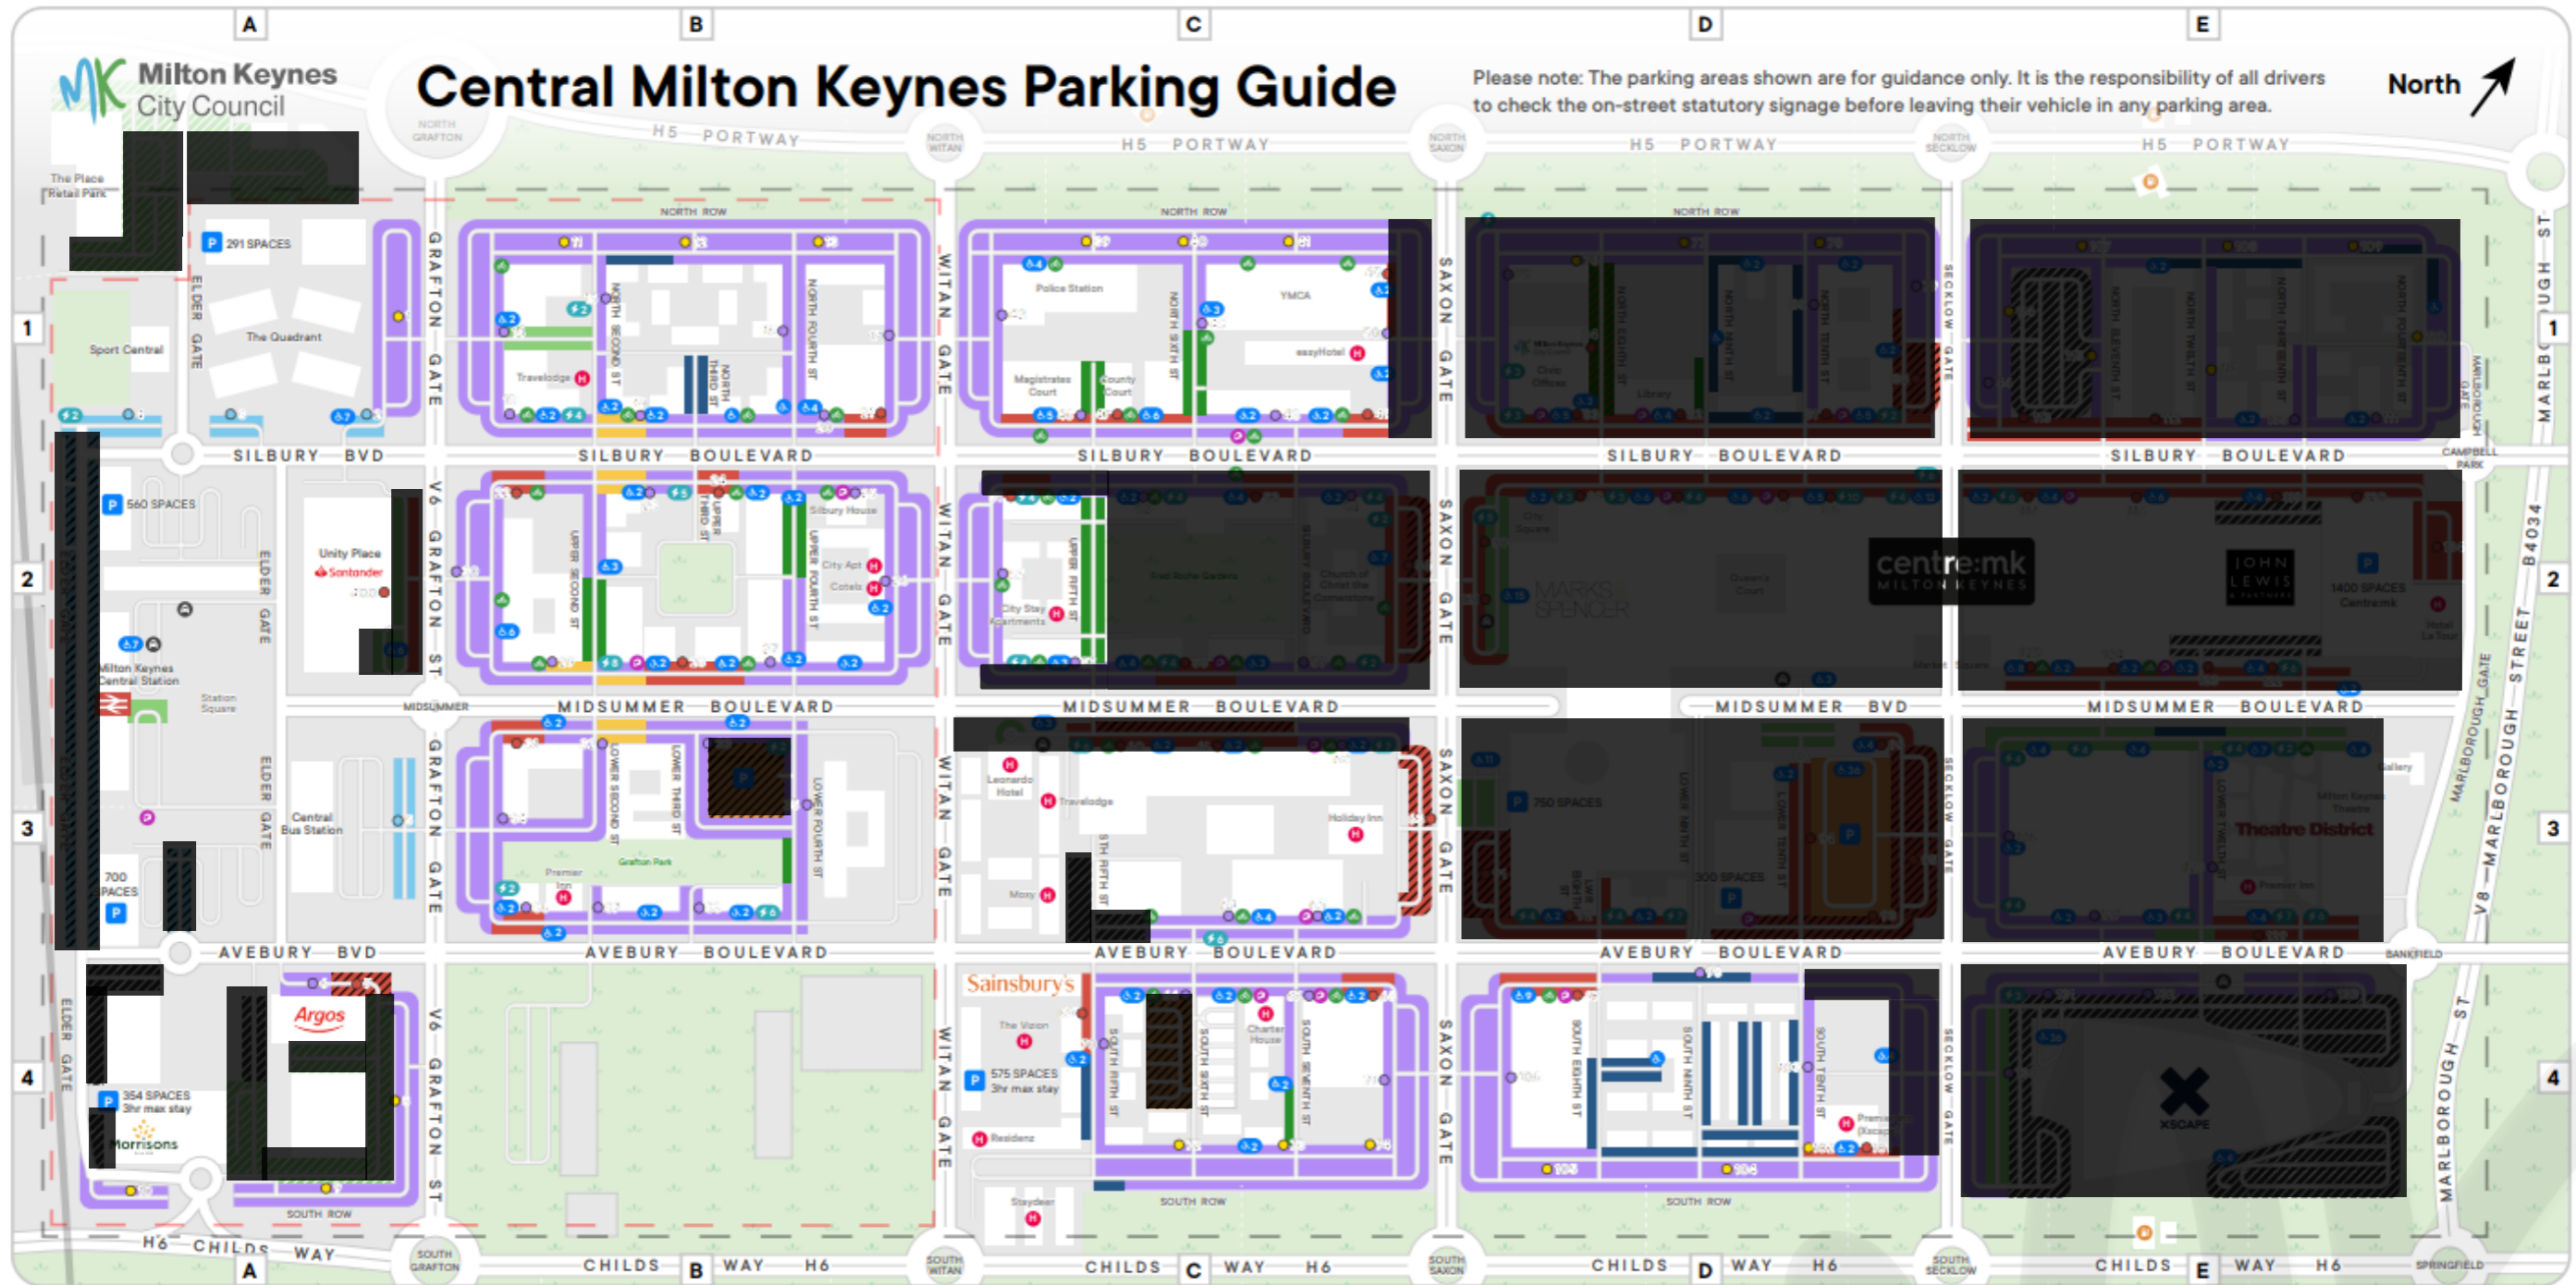

CMK Lining Works 2025 (Refresh existing road/bay markings)

- | | | | | | | | |
|---|---|---|---|---|---------------------------------------|---------------------------------|---|
| <p>Standard tariff
£0.50 per hour. (Check signs for operating hours)
2 hrs minimum stay. Pay at terminal or pay by phone. Permit holders E1, CS, H1, G (North & South Row E1, CS, H1, G, R1)</p> | <p>Long stay tariff
£10 for 12 hours. 7am-6pm, Mon-Sun
Pay at terminal or pay by phone
Permit holders C0, CS</p> | <p>Standard tariff car park
£0.50 per hour. 7am-6pm, Mon-Sun
2 hrs minimum stay. Pay at terminal or pay by phone
No permits</p> | <p>Free parking
Time restrictions apply
Check signs on arrival</p> | <p>Carshare permits
Permit holders CS. 7am-6pm, Mon-Sun</p> | <p>P Multi-storey car park</p> | <p>Cycle parking</p> | <p>No double parking at any time</p> <p>Early morning restriction
Blocks A1-A4 and B1-B4
Permit parking only 7am-8:30am in standard rate
C0, E1, CS, H1, G (North and South Row C0, E1, CS, H1, G, R1)</p> <p>Permit codes
E1 Employee Permits, CS Car Share permits, MT Market Trader Permits, C0 Commuter Permits, R1 Residential permits, M Carers Permits, G Green permits</p> <p>Map edition Feb 2024</p> |
| <p>Premium tariff
£2.00 per hour. 7am-6pm, Mon-Sun
Pay at terminal or pay by phone</p> | <p>Long stay fixed tariff
£10 for 24 hours.
Pay at terminal or pay by phone</p> | <p>Standard tariff car park & permits
£0.50 per hour. 8:30am-6pm, Mon-Sun
No parking 7am-8:30am. Pay at terminal or pay by phone. Permit holders E1, M, CS, G, H</p> | <p>Free parking for retail use
Retail use only
Check signs for limitations</p> | <p>Carshare permits & premium tariff
Permit holders CS. 7am-6pm, Mon-Fri
Premium tariff £2.00 per hour. 7am-6pm, Sat-Sun
Pay at terminal or pay by phone</p> | <p>Electric charge points</p> | <p>Hackney carriages</p> | |
| <p>Premium tariff & peak permit parking
£2.00 per hour. 7am-6pm, Mon-Sun
Pay at terminal or pay by phone
Permit holders E1, CS, G. 7am-6pm, Mon-Fri</p> | <p>Private pay & display
For tariffs please check signs on arrival</p> | <p>Family friendly standard tariff
£0.50 per hour. 9:15am-6pm
2 hrs minimum stay. No waiting 7am-9:15am. Pay at terminal or Pay by phone. Permit holders E1, CS, H1, G</p> | <p>Residents permits
Permit holders M, All day, Mon-Sun
Permit holders R1 (Check signage for restrictions)</p> | <p>Payment terminals
Purple Standard tariff, Red Premium tariff,
Blue Long stay tariff, Yellow Card only</p> | <p>Disabled parking</p> | <p>H Hotels</p> | |
| | | | | | <p>Motorcycle parking</p> | <p>Petrol stations</p> | |