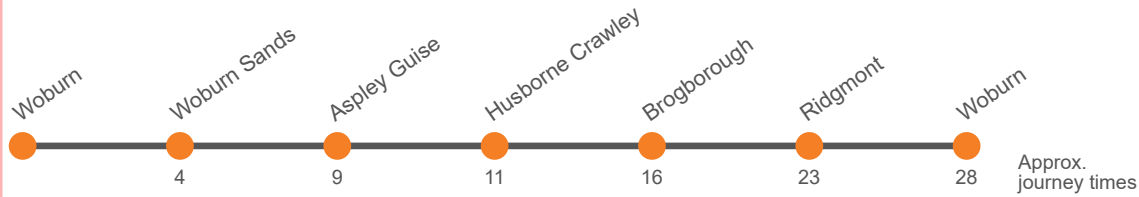

## Monday to Friday

Codes	d	b	a	c	d	d
Service:	49	47A	47	48	49	49
Toddington, Bradford Way	...	0910	0910	0910	...	...
Toddington, The Green	...	0912	0912	0912	...	...
Tingrith, Church Road	...	0920	0920	0920	...	...
Eversholt, The Church	...	0928	0928	0928	...	...
Milton Bryan, The Manor House	...	0933	0933	0933	...	...
Woburn, High Street	0917	0937	0937	0937	0950	1400
Ridgmont, Eversholt Road	0922	0942	0942	0942	0955	1405
Brogborough, Ridgmont Railway Station	0926	0946	0946	0946	0959	1409
Lidlington, Railway Station				0954		
Brogborough, Shops	0929	0949	0949	0959	1002	1412
Brogborough, Ridgmont Railway Station		0952	0952			
Husborne Crawley, White Horse	0934	0954	0954		1007	1417
Aspley Guise, The Square	0936	0956	0956		1009	1419
Woburn Sands, The Swan	0941	1001	1001		1014	1424
Woburn, High Street	0945	1005	1005		1018	1428
Hockliffe, Birchs Close	...	1015	1015		...	...
Dunstable, French's Avenue	...	1021			...	...
Dunstable, Church Street	...	1028			...	...
Dunstable, Asda	...	1030			...	...
Tilsworth, Stanbridge Road	...	...	1021		...	...
Eggington, King's Cottages	...	...	1026		...	...
Leighton Buzzard, Orion Way	...	...	1032		...	...
Leighton Buzzard, West Street	...	...	1039		...	...
Linslade, Golden Riddy North	...	...	1044		...	...
Leighton Buzzard, Tesco	...	...	1048		...	...
Salford, The Swan	...	...	...	1004	...	...
Kingston, Kingston District Centre	...	...	...	1016	...	...
CMK The Point (G3)	...	...	...	1030	...	...

- a Only runs on Tuesdays
- b Only runs on Thursdays
- c Only runs on Fridays
- d Only runs on Mondays and Wednesdays

Via: Woburn, Ridgmont, Brogborough, Husborne Crawley, Aspley Guise, Woburn Sands, Birchmoor Green, Woburn

Approx. journey times

- a Only runs on Tuesdays
- b Only runs on Thursdays
- c Only runs on Fridays
- d Only runs on Mondays and Wednesdays

Via: Woburn, Birchmoor Green, Woburn Sands, Aspley Guise, Husborne Crawley, Brogborough, Ridgmont, Woburn