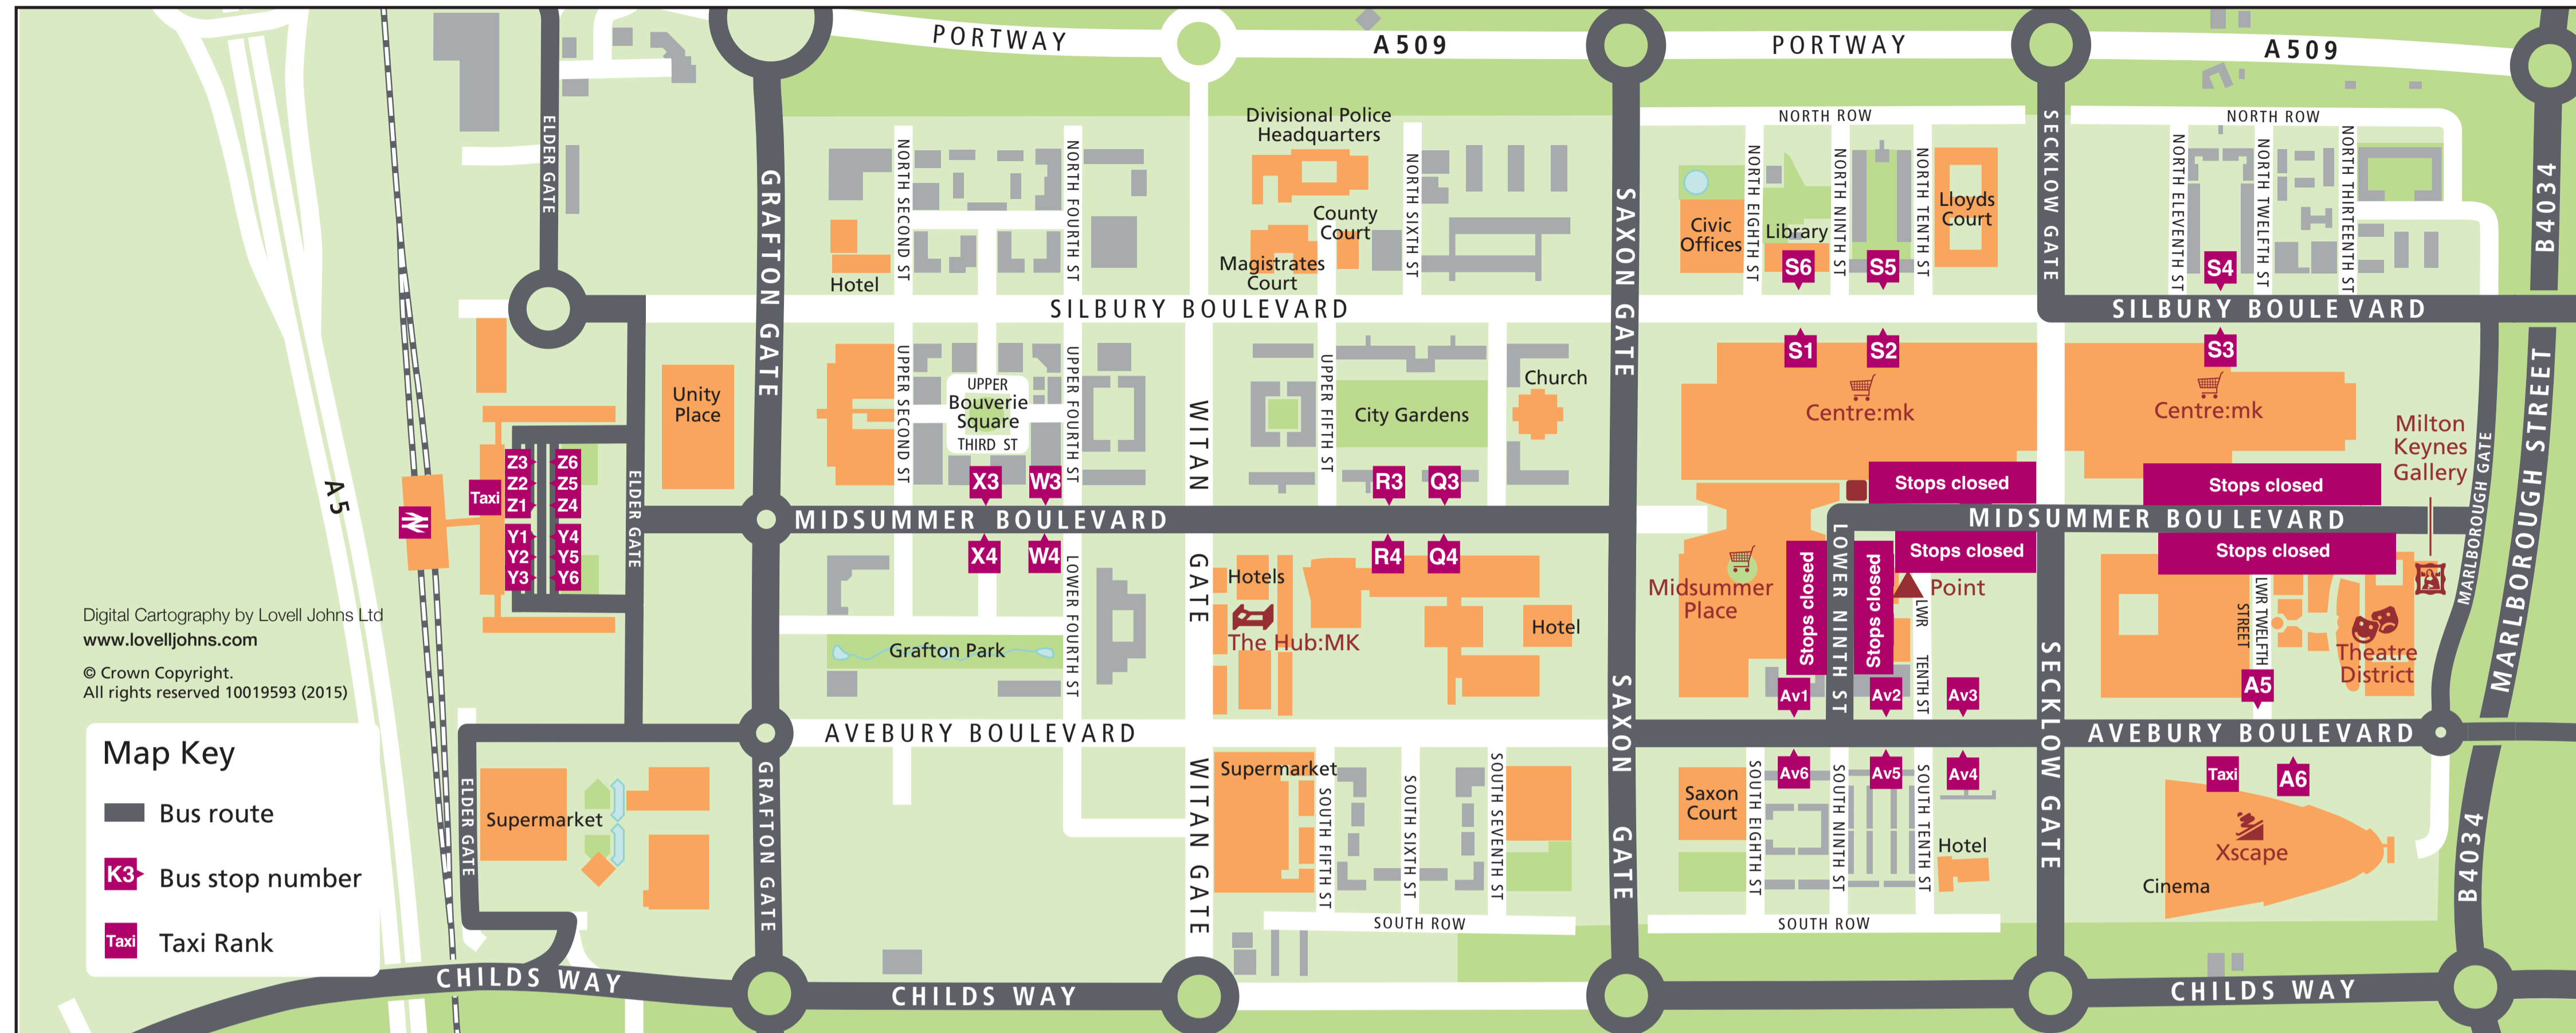

Temporary Bus Stop Information

Digital Cartography by Lovell Johns Ltd
www.lovelljohns.com
© Crown Copyright.
All rights reserved 10019593 (2015)

Map Key

- Bus route
- Bus stop number
- Taxi Rank

If you know your bus route look here

Route No.	Bus Stop Numbers	Destination
2	S5 S4 Q3	Downs Barn, Willen, Poets Estate, Newport Pagnell
2	S2 S3 R4	Crownhill, Grange Farm, Whitehouse
3	S6 S4 S1 S3	Coachway, Kingston, Magna Park, Amazon
4	Av2 A5	Hospital, Whaddon Way, Bletchley
4	Av5 A6	Great Holm, Two Mile Ash, Wolverton
4a	Av5 A6	Winterhill, Knowhill, Shenley Church End
5	Av5 A6	Heelands, Bradville, New Bradwell, Wolverton
5	Av2 A5	Hospital, Bletchley, Lakes Estate, Newton Leys (5)
6	Av5 A6	Hodge Lea, Stony Stratford, Wolverton
7	S5 S4 S3 S2 Q3	Stantonbury, Great Linford, Bradville, Wolverton
8	Av3 A5	Kingston, Walnut Tree, Wavendon Gate
8	Av4 A6	Shenley Brook End, Westcroft, Oxley Park/Snelshall West (8A)
21	S5 S4 S3 S2 Q3	Great Linford, Newport Pagnell, Olney, Lavendon (MF peaks)
33	Q3	Wolverton, Hanslope, Roade, Northampton
34	Av3 A5 Av4 A6	Magna Park, Ampthill, Flitwick
48	Av3 A5 Av4 A6	Kingston, Eagle Farm, Woburn Sands, Brogborough, Ridgemont, Woburn, Toddington
50	Av3 Av4 A5 A6	Winslow, Newton Longville, The Horwoods
83	Av1 Av6 A5 A6	Wolverton, Deanshanger, Silverstone
100	S5 S4 S3 S2	Fenny Stratford, Newton Leys, Wing, Aylesbury
134	Av3 Av4 A5 A6	CMK, Hospital, Kingston, Woburn Sands, Flitwick
CX	Av3 Av4 A5 A6	Cranfield
C1	Av3 Av4 A5 A6	Kingston, Cranfield, Bedford
C10	S5 S4 S3 S2	Newport Pagnell, Cranfield, Bedford
F70	Av2 Av5	Bletchley, Leighton Buzzard, Dunstable, Luton Airport
F77	S1 S3	Bradwell, Wolverton
M5	S6 S4	Coachway, Eagle Farm (Amazon)
M6	Av2 A5 Av5 A6	Bletchley, Caldecotte, Eagle Farm (Amazon)
MK1	Av1 Av6	Kingston, Luton, Luton Airport, Bedford
VL	Av3 Av4	Clapham, Sharnbrook, Thurleigh, Melchbourne
X1	Av5	CMK, Hospital, Dunstable, Luton
X1	Av2	Train Station
X4	S5 S4 S3 S2	Leighton Buzzard, Aylesbury
X5	Av1 A5	Bedford
X5	Av6 A6	Buckingham, Oxford
X6 (STC)	Av1 Av6 A5 A6	Roade, Northampton
X6 (ARR)	Q4	Stony Stratford, Buckingham, Aylesbury
X91	Av1 Av6	Towcester, Silverstone, Old Stratford

Av1

- X91 - Drop off only
- X6 Stagecoach - Drop off only
- X5 - Bedford
- MK1 - Luton / Luton Airport
- 83 - Drop off only

Av2

- 4/4a - Hospital & Bletchley
- 5 - Hospital, Bletchley & Newton Leys
- 6 - Hospital & Bletchley
- F70/F77 - Drop off only
- X1 - Luton / Luton Airport
- M6 - Magna Park & Amazon

Av3

- C1/C11 - Cranfield & Bedford
- CX - Cranfield
- 8 - Kingston & Walnut Tree
- 34 / 134 - Kingston, Woburn Sands & Flitwick
- 48 - Woburn Sands, Woburn & Toddington
- 50 - Drop off only
- VL - Clapham & Melchbourne

Av4

- C1/C11/CX - Train station
- 8 - Train Station & Westcroft
- 34 / 134 - Drop off only
- 48 - Drop off only
- 50 - Newton Longville & The Horwoods
- VL - Drop off only

Av5

- 4 - Train Station & Wolverton
- 4a - Train Station & Shenley Church End
- 5/6 - Train Station & Wolverton
- F70/F77 - Luton / Luton Airport
- X1 - Train Station
- M6 - Bletchley

Av6