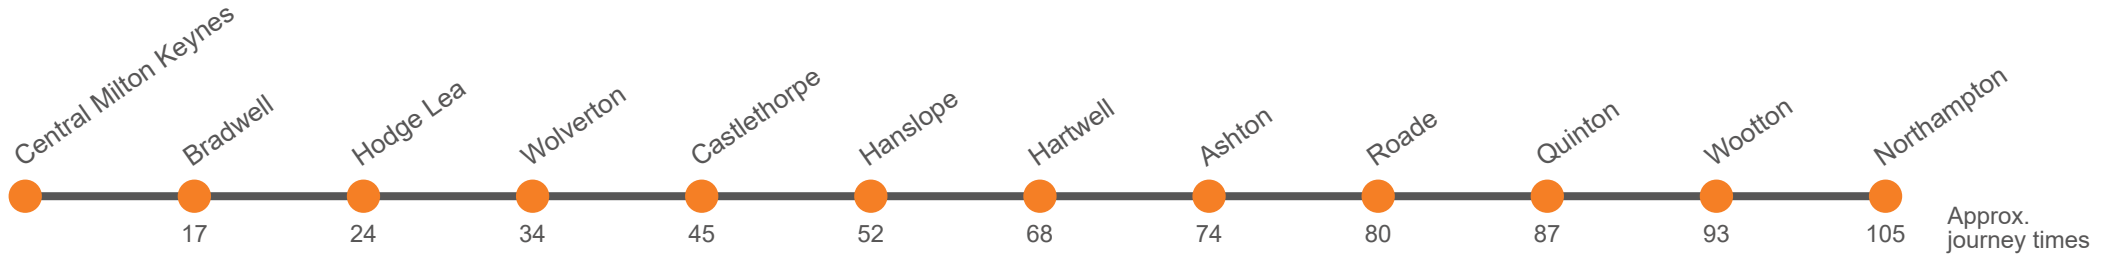

33-X33

Milton Keynes - Northampton

Effective from: 03/11/2024

Arriva (in Beds and Bucks)

Monday to Friday

Codes						S	N		
Service:	33	33	33	33	33	X33	33	X33	X33
MK Central Rail Station (Y6)	...	0710	0910	1110	1310	1510	1510	1720	1900
CMK The Point (H3)	...	0718	0918	1118	1318	1518	1518	1728	1908
Bradwell, Providence Place	...	0728	0928	1128	1328		1526		
Hodge Lea, Dalvina Place	...	0735	0935	1135	1335		1533		
Stantonbury, Stantonbury Campus	...					1530			
Wolverton, Church Street	...	0745	0945	1145	1345		1543	1741	1921
Castlethorpe, South Street	0600	0756	0956	1156	1356	1544	1554	1753	1933
Hanslope, The Square	0607	0803	1003	1203	1403	1551	1601	1800	1940
Salcey Forest, Hartwell Road		0816	1016	1216	1416	1604	1614		...
Hartwell, Kits Close	0618	0819	1019	1219	1419	1607	1617	1811	...
Ashton, Stoke Road	0629	0825	1025	1225	1425	1613	1623	1817	...
Road, Churchcroft	0635	0831	1031	1231	1431	1621	1629	1825	...
Quinton, Preston Deanery Road	0642	0838	1038	1238	1438	1628	1636	1832	...
Wootton, High Street	0648	0844	1044	1244	1444	1635	1642	1839	...
Northampton, Northampton Bus Interchange	0700	0855	1055	1255	1455	1650	1655	1855	...

Via: Central Milton Keynes, Rooksley, Bradwell, Bradwell Abbey, Stacey Bushes, Hodge Lea, Greenleys, Wolverton, Haversham, Castlethorpe, Hanslope, Long Street, Hartwell, Hanslope, Hartwell, Ashton, Roade, Courteenhall, Quinton, Wootton, Hardingstone, Delapre, Far Cotton, Northampton