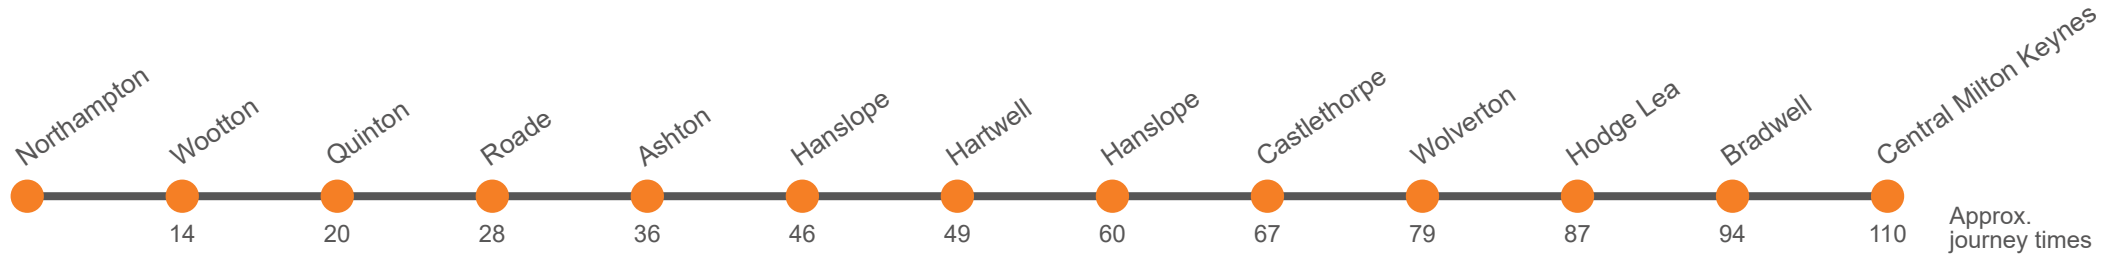

33-X33

Northampton - Milton Keynes

Effective from: 03/11/2024

Arriva (in Beds and Bucks)

Monday to Friday

Codes		S	N						
Service:	X33	X33	33	33	33	33	33	X33	X33
Northampton, Northampton Bus Interchange	...	0710	0715	0900	1100	1300	1500	1700	1900
Wootton, High Street	...	0725	0728	0914	1114	1314	1514	1715	1915
Quinton, Preston Deanery Road	...	0731	0732	0920	1120	1320	1520	1721	1921
Roade, The George	...	0740	0740	0928	1128	1328	1528	1730	1930
Ashton, Stoke Road	...	0745	0745	0936	1136	1336	1536	1735	1935
Salcey Forest, Hartwell Road	...			0946	1146	1346	1546		
Hartwell, Kits Close	0600	0752	0751	0949	1149	1349	1549	1741	1941
Hanslope, The Square	0611	0802	0801	1000	1200	1400	1600	1750	1950
Castlethorpe, South Street	0617	0808	0807	1007	1207	1407	1607	1756	1956
Wolverton, Church Street	0632		0819	1019	1219	1419	1619	1808	2008
Hodge Lea, Dalvina Place			0826	1027	1227	1427	1627		...
Bradwell, Providence Place			0833	1034	1234	1434	1634		...
Stantonbury, Stantonbury Campus		0822							...
CMK The Point (H3)	0644	0833	0842	1044	1244	1444	1644	1820	...
MK Central Rail Station (Y6)	0650	0840	0850	1050	1250	1450	1650	1830	...

N School Holidays

S Schooldays