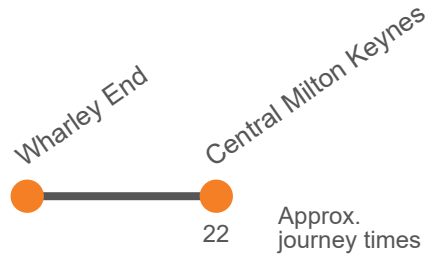

# Central Railway Station - Cranfield University Mai

Effective from: 02/09/2024

Uno

Central Milton Keynes

Wharley End

29

Approx. journey times

## Monday to Friday

<b>MK Central Rail Station (Y4)</b>	<b>0710</b>	<b>1246</b>	<b>1701</b>	<b>1816</b>
<b>CMK The Point (G3)</b>	<b>0717</b>	<b>1252</b>	<b>1708</b>	<b>1823</b>
<b>CMK Theatre District (B3)</b>	<b>0719</b>	<b>1254</b>	<b>1711</b>	<b>1825</b>
<b>Wharley End, Cranfield Innovation Centre</b>	<b>0735</b>	<b>1310</b>	<b>1732</b>	<b>1841</b>
<b>Wharley End, Cranfield University main gate</b>	<b>0738</b>	<b>1313</b>	<b>1736</b>	<b>1843</b>

Via: Central Milton Keynes, Wharley End, Cranfield, Wharley End

Via: Wharley End, Cranfield, Wharley End, Central Milton Keynes