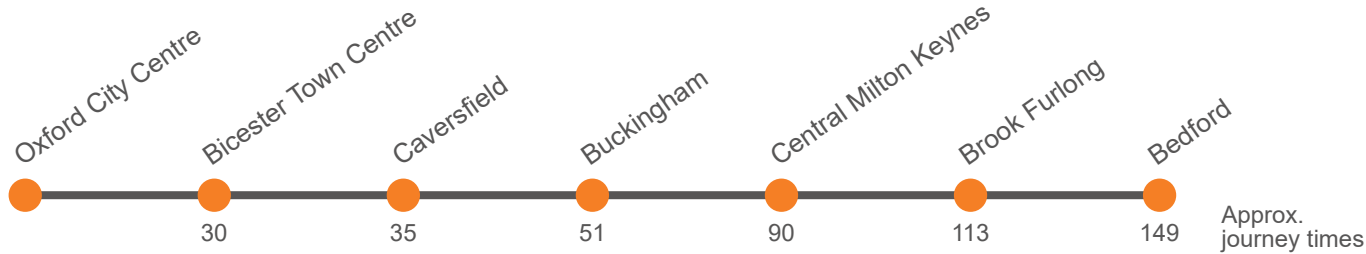

Monday to Friday

Oxford City Centre, Gloucester Green Bus Station	...	0700	0800	0830	0900	0930	1000	1030	1100	1150	1250	1350
Bicester Town Centre, Manorsfield Road	...	0730	0830	0900	0930	1000	1030	1100	1130	1220	1320	1420
Caversfield, Caversfield Turn	...	0735	0835	0905	0935	1005	1035	1105	1135	1225	1325	1425
Buckingham, Tesco	...	0751	0851	0921	0951	1021	1051	1121	1151	1241	1341	1441
Buckingham, High Street <i>arr</i>	...	0800	0900	0930	1000	1030	1100	1130	1200	1250	1350	1450
Buckingham, High Street <i>dep</i>	...	0801	0901	0931	1001	1031	1101	1131	1201	1251	1351	1451
MK Central Rail Station (Y4) <i>arr</i>	...	0826	0926	0956	1026	1056	1126	1156	1226	1316	1416	1516
MK Central Rail Station (Y4) <i>dep</i>	0657	0832	0932	1002	1032	1102	1132	1202	1232	1322	1422	1522
CMK The Point (G3)	0708	0843	0943	1013	1043	1113	1143	1213	1243	1333	1433	1533
Brook Furlong, Milton Keynes Coachway	0720	0855	0955	1025	1055	1125	1155	1225	1255	1345	1445	1545
Bedford, Bus Station	0805	0930	1030	1100	1130	1200	1230	1300	1330	1420	1520	1630

Monday to Friday (continued)

Oxford City Centre, Gloucester Green Bus Station	1450	1550	1620	1650	1720	1750	1820	1900	1930	2030	2130	2230
Bicester Town Centre, Manorsfield Road	1520	1620	1650	1720	1750	1820	1850	1930	2000	2100	2200	2300
Caversfield, Caversfield Turn	1525	1625	1655	1725	1755	1825	1855	1935	2005	2105	2205	2305
Buckingham, Tesco	1541	1641	1711	1741	1811	1841	1911	1951	2021	2121	2221	2321
Buckingham, High Street <i>arr</i>	1550	1650	1720	1750	1820	1850	1920	2000	2030	2130	2230	2330
Buckingham, High Street <i>dep</i>	1551	1651	1721	1751	1821	1851	1921	2001	2031	2131	2231	2331
MK Central Rail Station (Y4) <i>arr</i>	1616	1716	1746	1816	1846	1916	1946	2026	2056	2156	2256	2356
MK Central Rail Station (Y4) <i>dep</i>	1622	1722	1752	1822	1852	1922	1952	2027	2057	2157	2257	2357
CMK The Point (G3)	1633	1733	1803	1833	1903	1933	2003	2038	2108	2208	2308	0008
Brook Furlong, Milton Keynes Coachway	1645	1745	1815	1845	1915	1945	2015	2050	2120	2220	2320	0020
Bedford, Bus Station	1730	1830	1900	1930	1950	2030	2050	2125	2155	2255	2355	0055