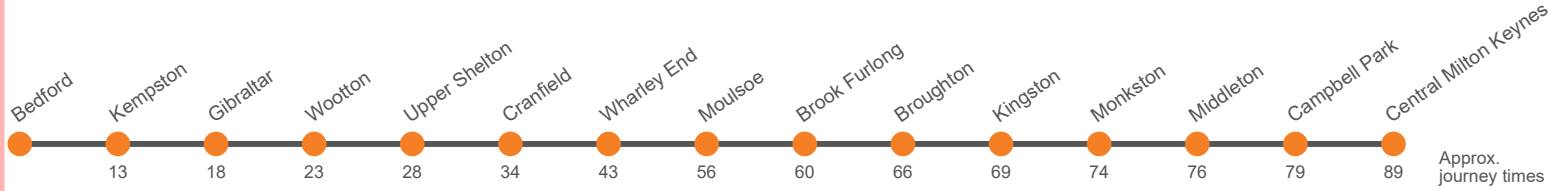

Monday to Friday

Service:	C1	C10	C1	C1	C10	C1	C1	C10	C1	C1	C1	C10
Bedford, Bus Station	...	...	...	0615	...	0720	0735	0750	...	...	0820	0910
Bedford, St Paul's Square	...	...	...	0617	...	0722	0737	0752	...	...	0822	0912
Bedford, Bedford Hospital West	...	...	...	0621	...	0727	0743	0758	...	...	0828	0918
Kempston, Saxon Centre	...	...	...	0626	...	0733	0749	0804	...	...	0834	0924
Gibraltar, Ibbett Close	...	...	...	0631	...	0738	0754		...	...	0839	
Wootton, St Mary's Road	...	...	...	0636	...	0743	0759		...	...	0845	
Wootton, The Fox and Duck	...	...	...		...				...	...		
Wootton, Squires Road	...	...	...	0636	...	0745	0801		...	...	0846	
Caulcott, Snagge Court	...	0540	...		0701			0816	...	...		0934
Marston Moretaine, Tylecote Close	...	0543	...		0704			0819	...	...		0937
Lower Shelton, The Church	...	0547	...		0709			0824	...	...		0942
Upper Shelton, Lower Shelton Turn	...	0549	...	0640	0711	0749	0805	0827	...	...	0850	0944
Cranfield, Crane Way	0522	0554	0615	0645	0717	0755	0811	0833	0840	...	0856	0949
Bourne End, Bourne End Road										0849		
Cranfield, War Memorial	0526	0558	0619	0650	0722	0801	0817	0840	0847	0858	0903	0955
Wharley End, Cranfield Innovation Centre	0530	0602	0623	0654	0726	0805	0821	0844	0851	0902	0907	0959
Wharley End, Cranfield University main gate <i>arr</i>	0532	0604	0625	0656	0728	0808	0824	0847	0854	0905	0910	1002
Wharley End, Cranfield University main gate <i>dep</i>	0533	0605	0626	0657	0729	0809	...	0848	...	...	0911	1003
Wharley End, Cranfield Innovation Centre	0535		0628	0659		0811	...		...	...	0913	
Moulsoe, St Marys Church	0540		0633	0704		0816	...		...	...	0918	
Brook Furlong, Milton Keynes Coachway	0544		0637	0708		0820	...		...	...	0922	
Broughton, Countess Way	0551		0643	0715		0827	...		...	...	0929	
Kingston, Kingston District Centre	0554		0646	0718		0830	...		...	...	0932	
Monkston, Oakgrove Roundabout South	0558		0651	0724		0838	...		...	...	0938	
Middleton, Noon Layer Drive	0600		0653	0727		0841	...		...	...	0942	
Campbell Park, Glebe Roundabout west	0602		0656	0730		0844	...		...	...	0945	
North Crawley, The Cock		0611			0735		...	0854	...	...		1009
Newport Pagnell, North Crawley Road		0616			0740		...	0859	...	...		1014
Tickford End, Newport Pagnell library		0620			0744		...	0903	...	...		1018
Newport Pagnell, Market Hill		0621			0745		...	0905	...	...		1020
Newport Pagnell, Willen Road		0624			0750		...	0909	...	...		1024
Willen, Willen Local Centre		0626			0752		...	0911	...	...		1026
Campbell Park, Skeldon roundabout west		0630			0756		...	0915	...	...		1030
CMK Theatre District (B4)	0604	0633	0658	0733	0758	0847	...	0917	...	...	0948	1033
CMK The Point (M4)	0605	0634	0659	0735	0800	0849	...	0919	...	...	0950	1035
MK Central Rail Station (Y4)	0609	0638	0703	0740	0805	0854	...	0925	...	...	0955	1040