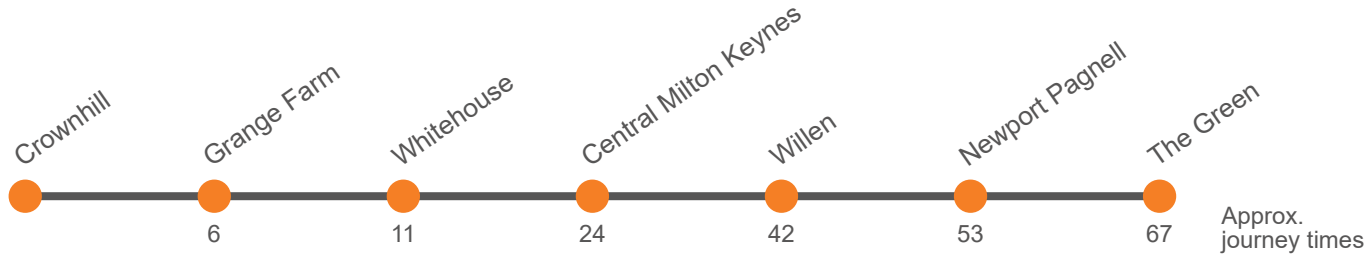

Monday to Friday

Codes					N	S								
Crownhill, Crownhill Roundabout East	0530	0620	0650	0722	0752	0812	0822	0852		22	52		1322	1352
Grange Farm, Dunthorne Way	0535	0625	0655	0727	0758	0818	0828	0858		28	58		1328	1358
Whitehouse, Whitehouse Primary School	0540	0630	0700	0732	0803	0823	0833	0903	Then at these mins past the hour	33	03	until	1333	1403
MK Central Rail Station (Y5) <i>arr</i>	0550	0640	0710	0742	0813	0833	0843	0913		43	13		1343	1413
MK Central Rail Station (Y5) <i>dep</i>	0550	0645	0715	0745	0815	0835	0845	0915		45	15		1345	1415
CMK The Point (M3)	0557	0652	0722	0753	0823	0843	0853	0923		53	23		1353	1423
Willen, Willen Roundabout West	0607	0702	0732	0804	0834	...	0904	0934		04	34		1404	1434
Newport Pagnell, Wordsworth Avenue	0618	0713	0743	0815	0845	...	0915	0945		15	45		1415	1445
Newport Pagnell, Market Hill	0624	0722	0750	0822	0852	...	0922	0952		22	52		1422	1452
The Green, Kingfisher Centre	0630	0730	0800	0830	0900	...	0930	1000		30	00		1430	1500

N School Holidays

S Schooldays