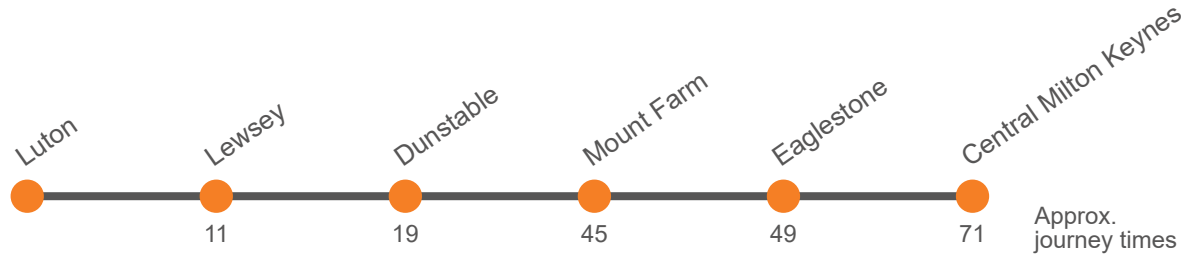

### Monday to Friday

MK Central Rail Station (Y6)	0445	0545	0645	0715	0845	Then at these mins past the hour	45 55 03 07 33 42 00	until	1645	1745	1845
CMK The Point (G3)	0455	0555	0655	0725	0855				1655	1755	1855
Milton Keynes Hospital (B)	0503	0603	0703	0733	0903				1703	1803	1903
Stadium MK (A)	0507	0607	0707	0737	0907				1707	1807	1907
Dunstable, Church Street	0530	0630	0733	0803	0933				1733	1833	1930
Lewsey, Stanton Road	0537	0637	0742	0812	0942				1742	1842	1937
Luton, Luton Station Interchange	0555	0655	0800	0830	1000				1800	1900	1955

Via: Central Milton Keynes, Eaglestone, Mount Farm, Hockliffe, Chalk Hill, Dunstable, Lewsey, Challney, Luton

### Saturday

Luton, Luton Station Interchange	0715	0815	Then at these mins past the hour	15		1715	1815	1900	2000
Lewsey, Stanton Road	0724	0827		27		1727	1824	1909	2009
Dunstable, The Quadrant	0732	0836		36		1736	1832	1917	2017
Stadium MK (B)	0756	0902		02	until	1802	1856	1941	2041
Milton Keynes Hospital (A)	0800	0906		06		1806	1900	1945	2045
CMK The Point (H4)	0808	0915		15		1815	1908	1953	2053
MK Central Rail Station (Y6)	0820	0930		30		1830	1915	2000	2100

Via: Luton, Challney, Lewsey, Dunstable, Chalk Hill, Hockliffe, Fenny Lock, Mount Farm, Eaglestone, Central Milton Keynes