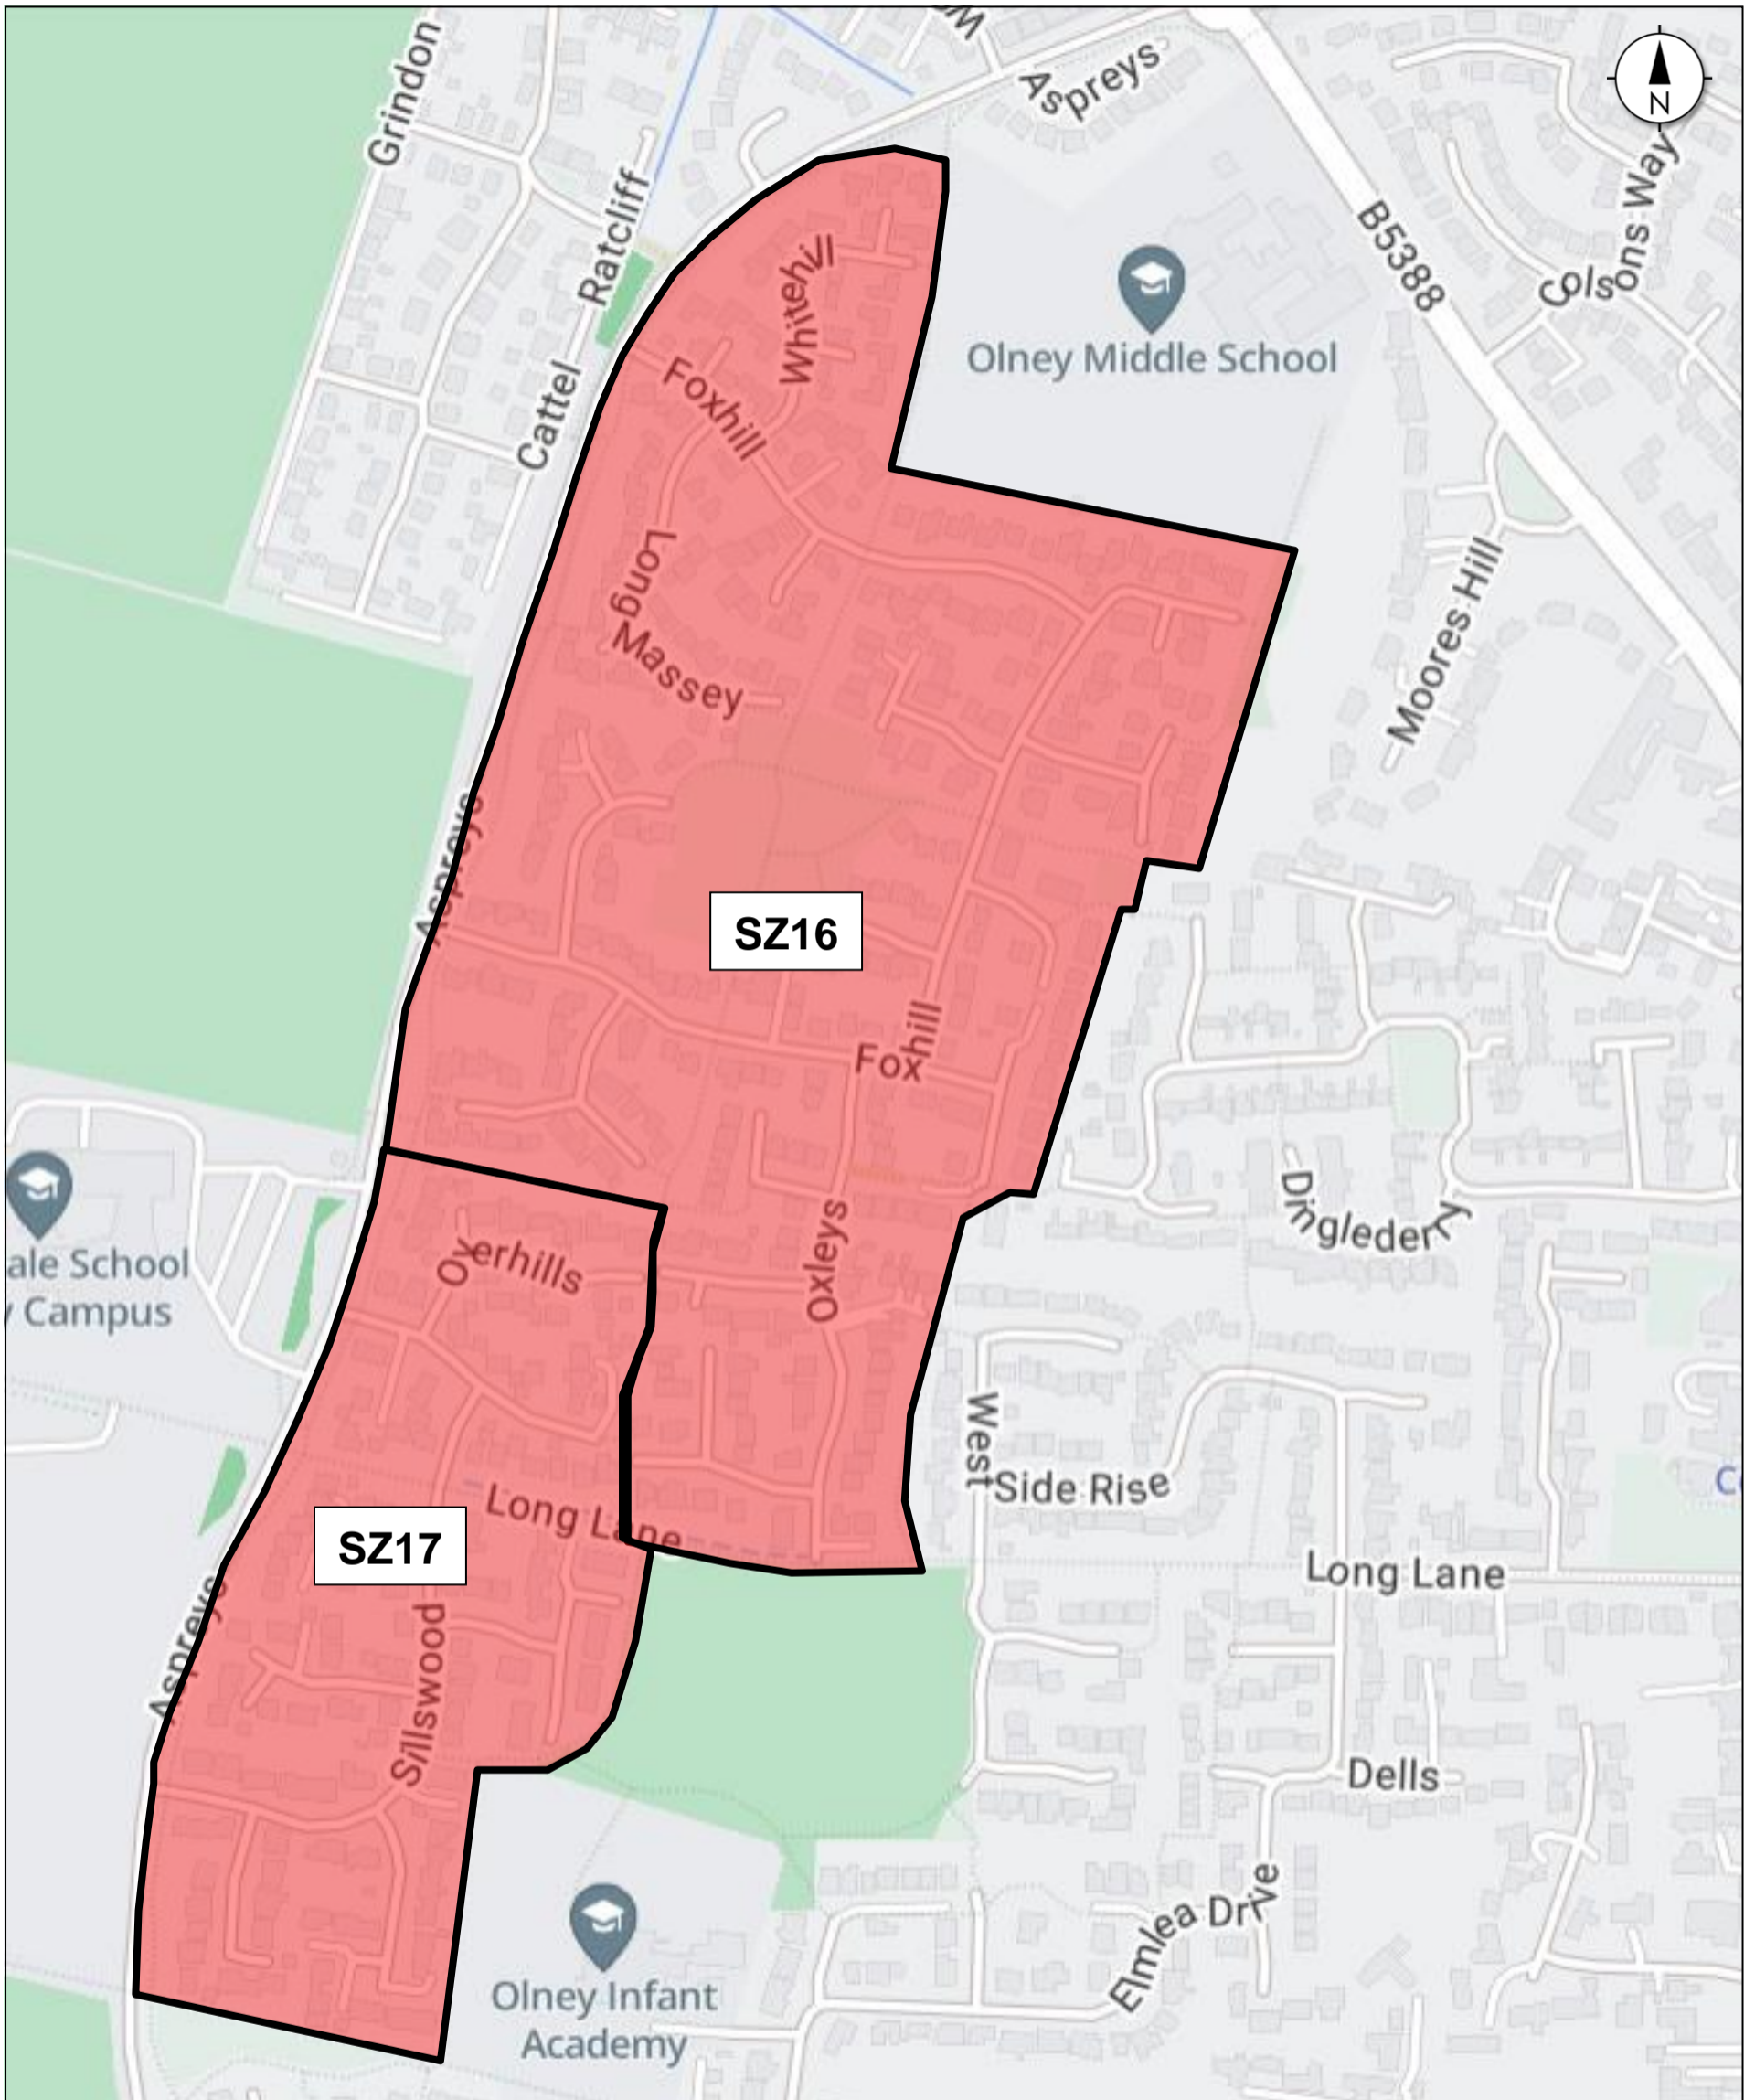

KEY:

- 20mph speed zone
- SZ16 TRO reference number

Map referred to in Milton Keynes City Council (Various Roads in Milton Keynes and Surrounding Areas) (20 mph Speed Restriction Zones) Order 2021

Map 2

The Common Seal of the Council of the Borough of Milton Keynes was hereunto affixed in the presence of:

.....
HEAD OF LEGAL SERVICES

This map is no to scale.