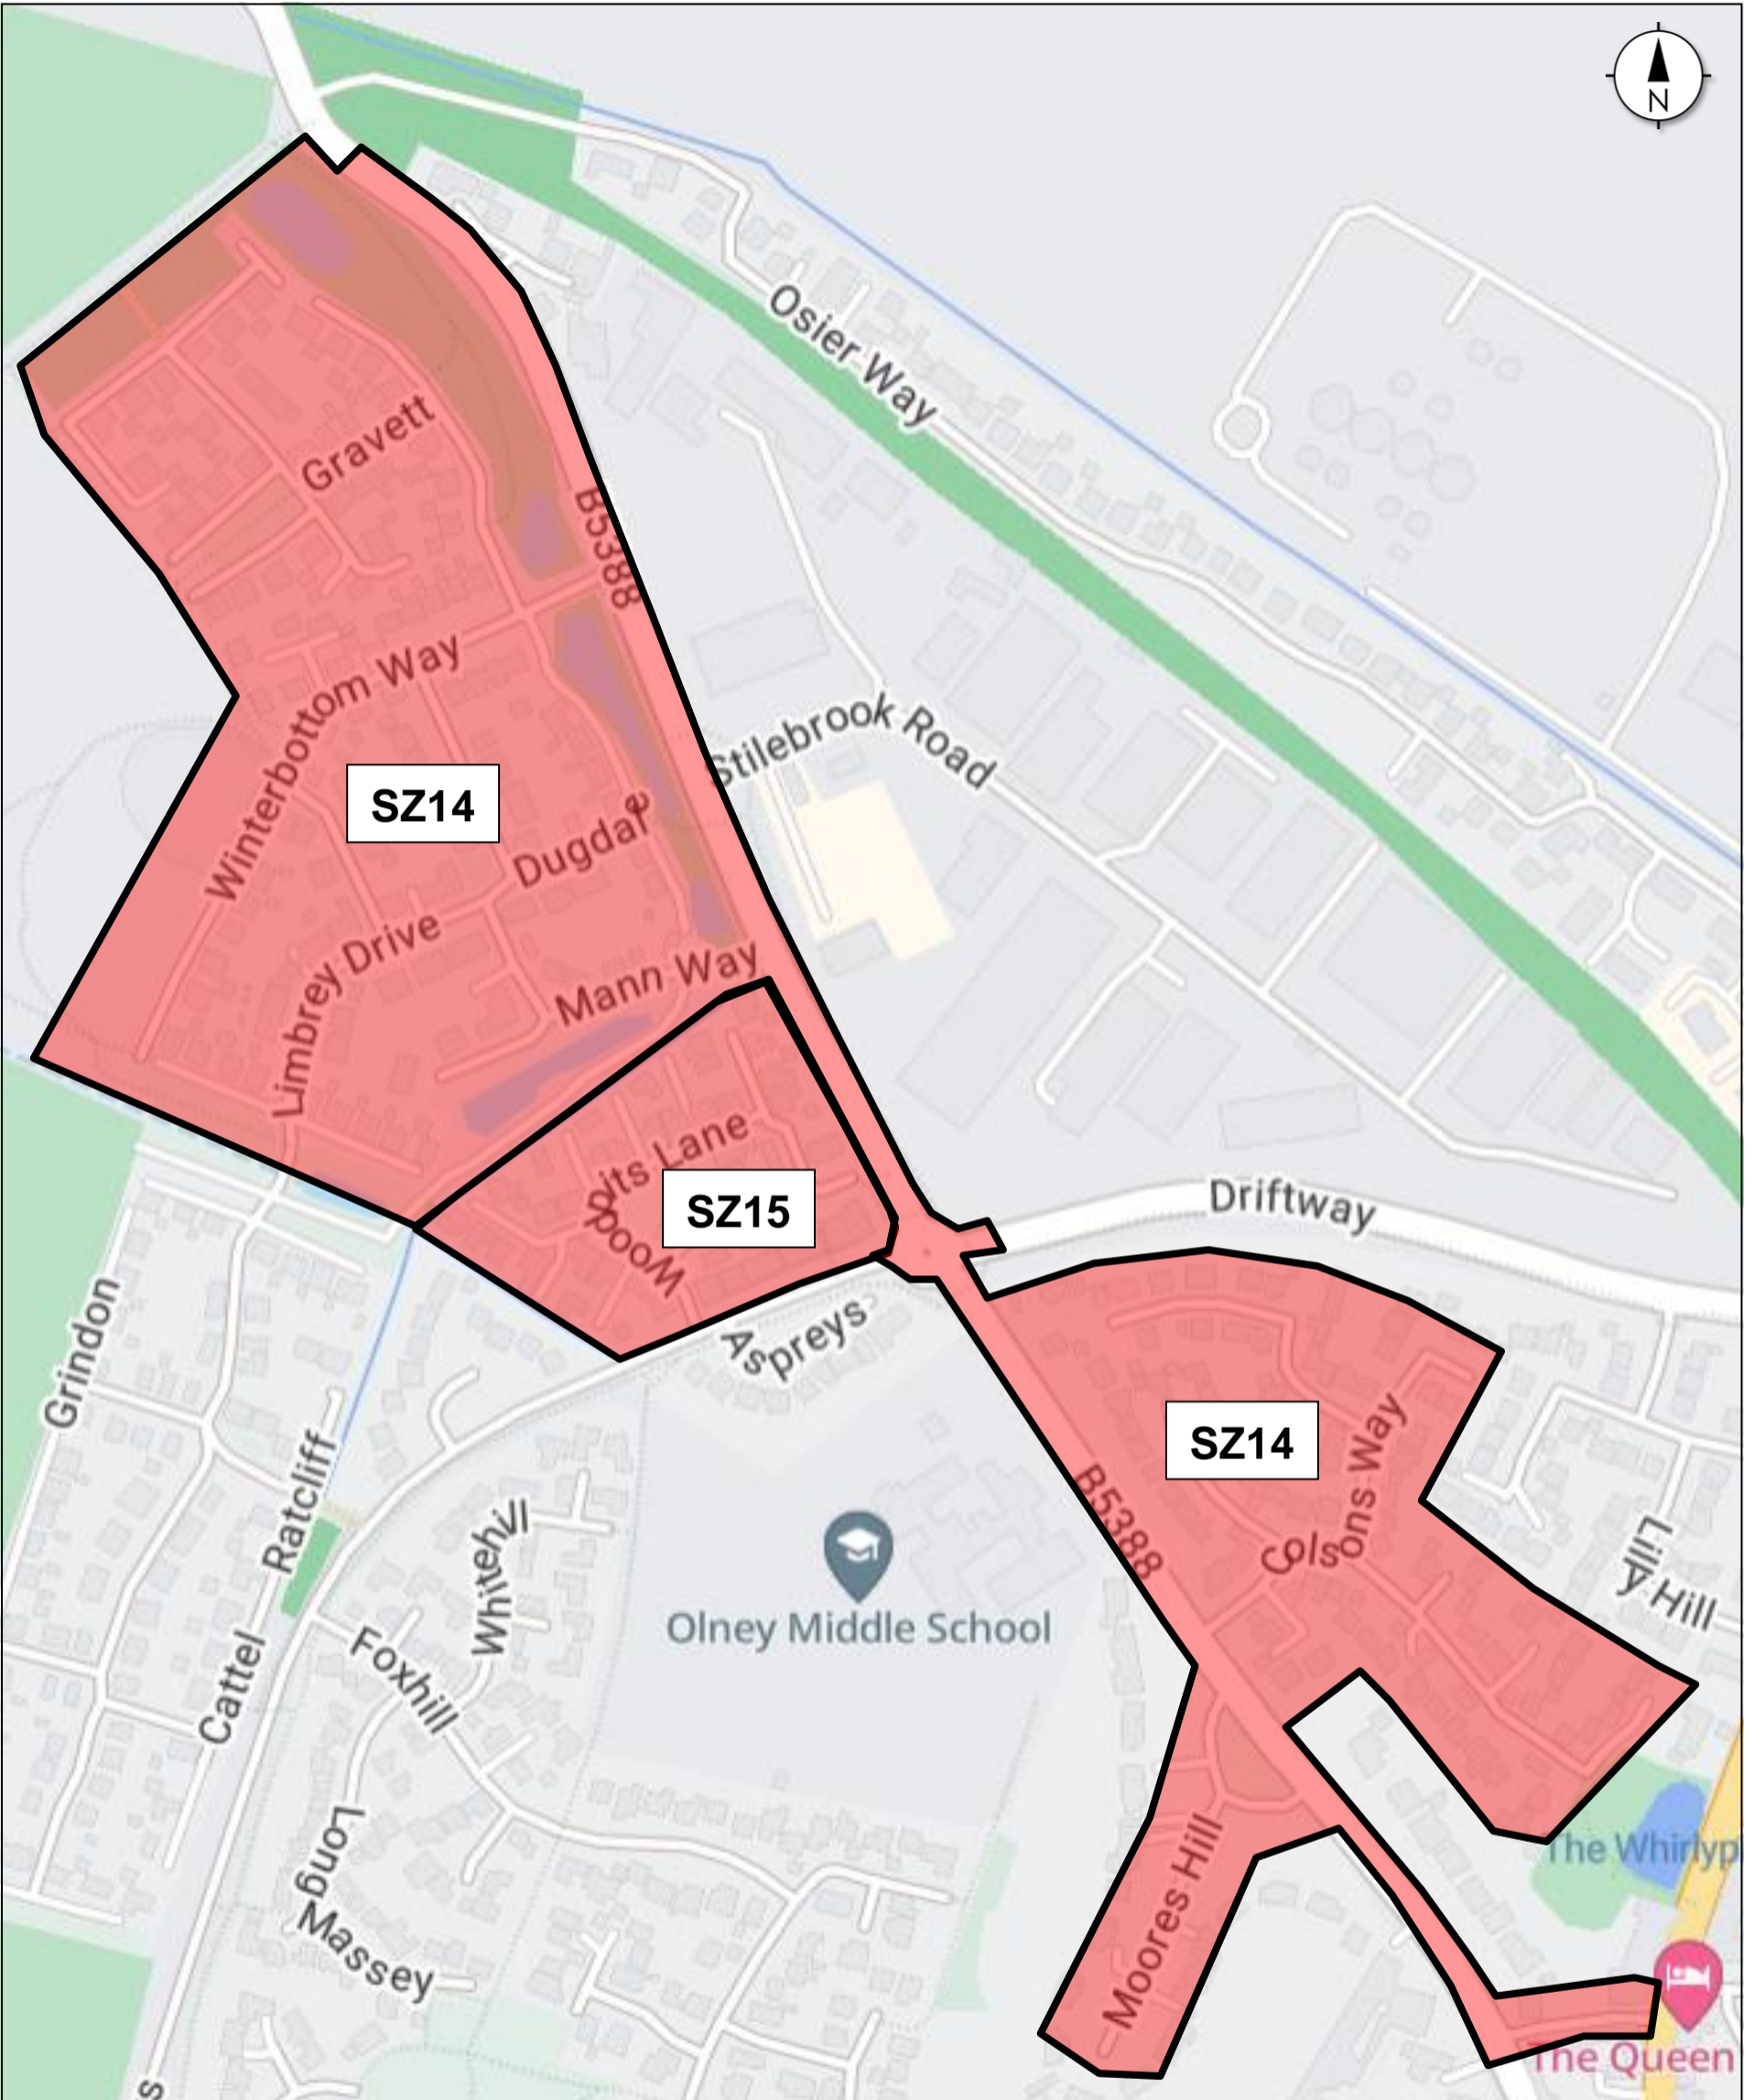

KEY:

20mph speed zone

TRO reference number

Map referred to in Milton Keynes City Council (Various Roads in Milton Keynes and Surrounding Areas) (20 mph Speed Restriction Zones) Order 2021

Map 1

The Common Seal of the Council of the Borough of Milton Keynes was hereunto affixed in the presence of:

.....
HEAD OF LEGAL SERVICES

This map is not to scale.