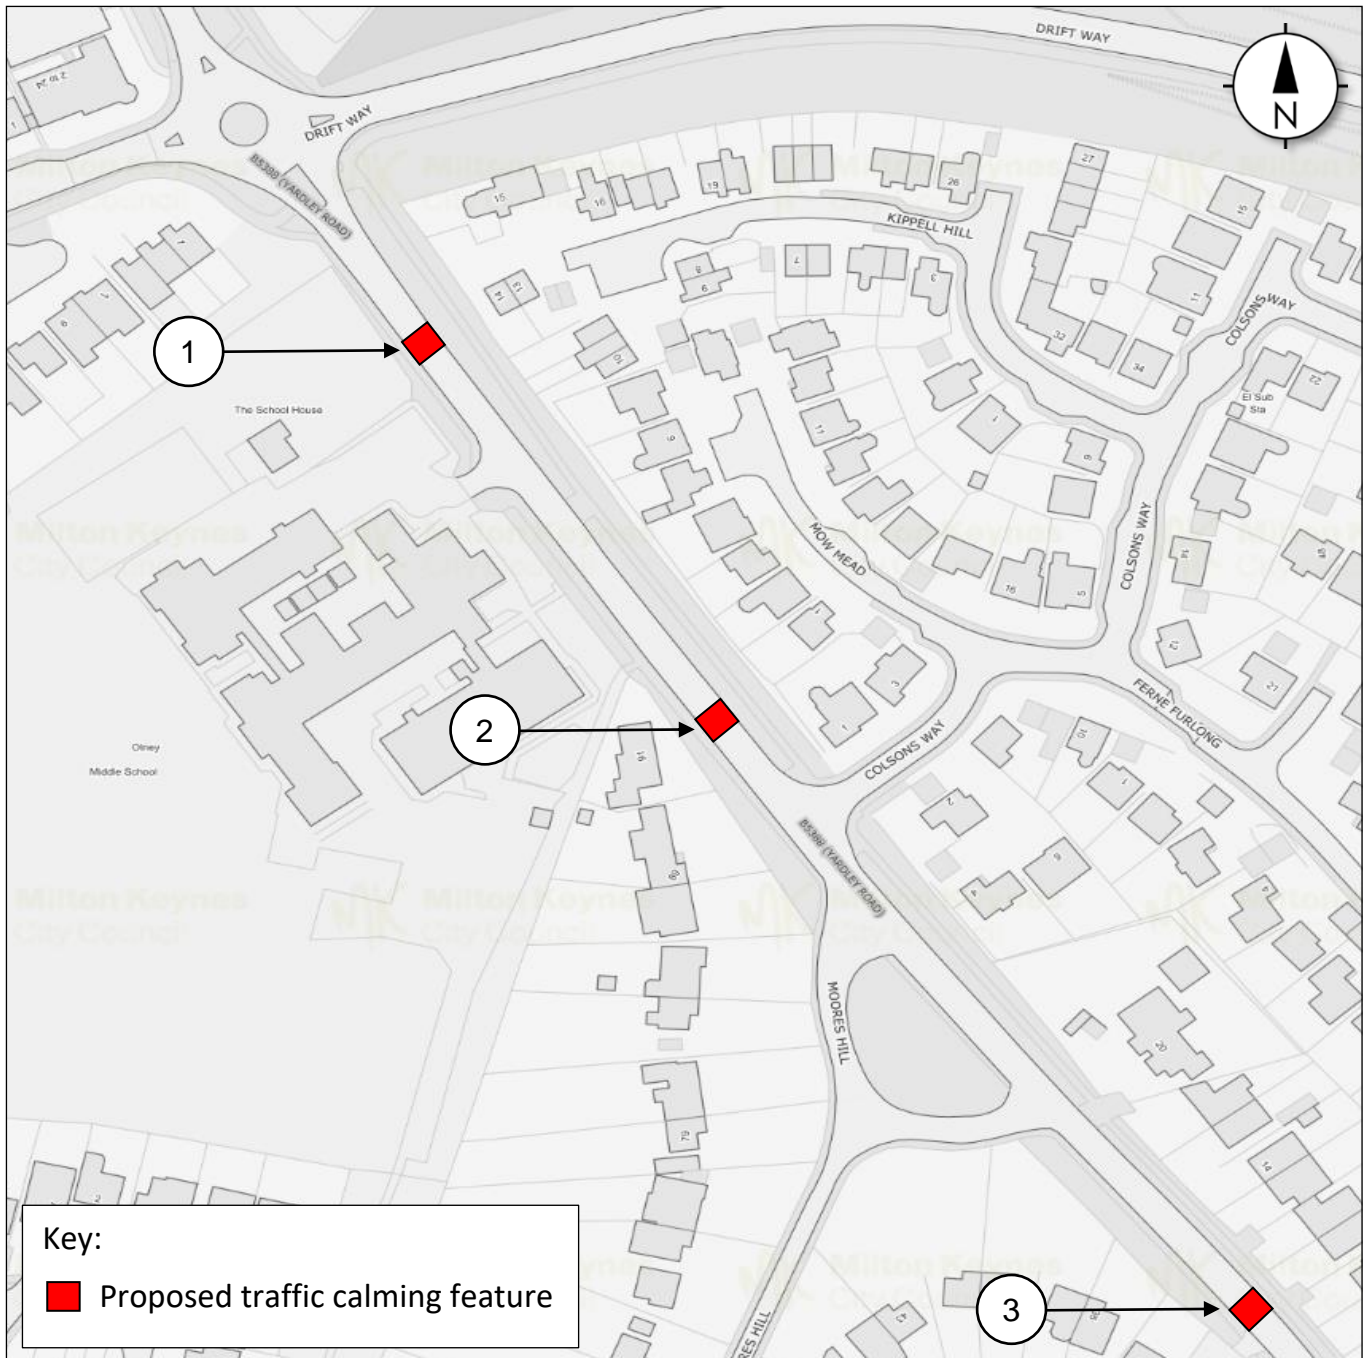

Location Plan

Milton Keynes City Council (Proposed Traffic Calming Scheme) (Yardley Road, Olney) 2024

Need to contact us?

troteam@milton-keynes.gov.uk

01908 619619

Civic, 1 Saxon Gate East, Milton Keynes MK9 3EJ