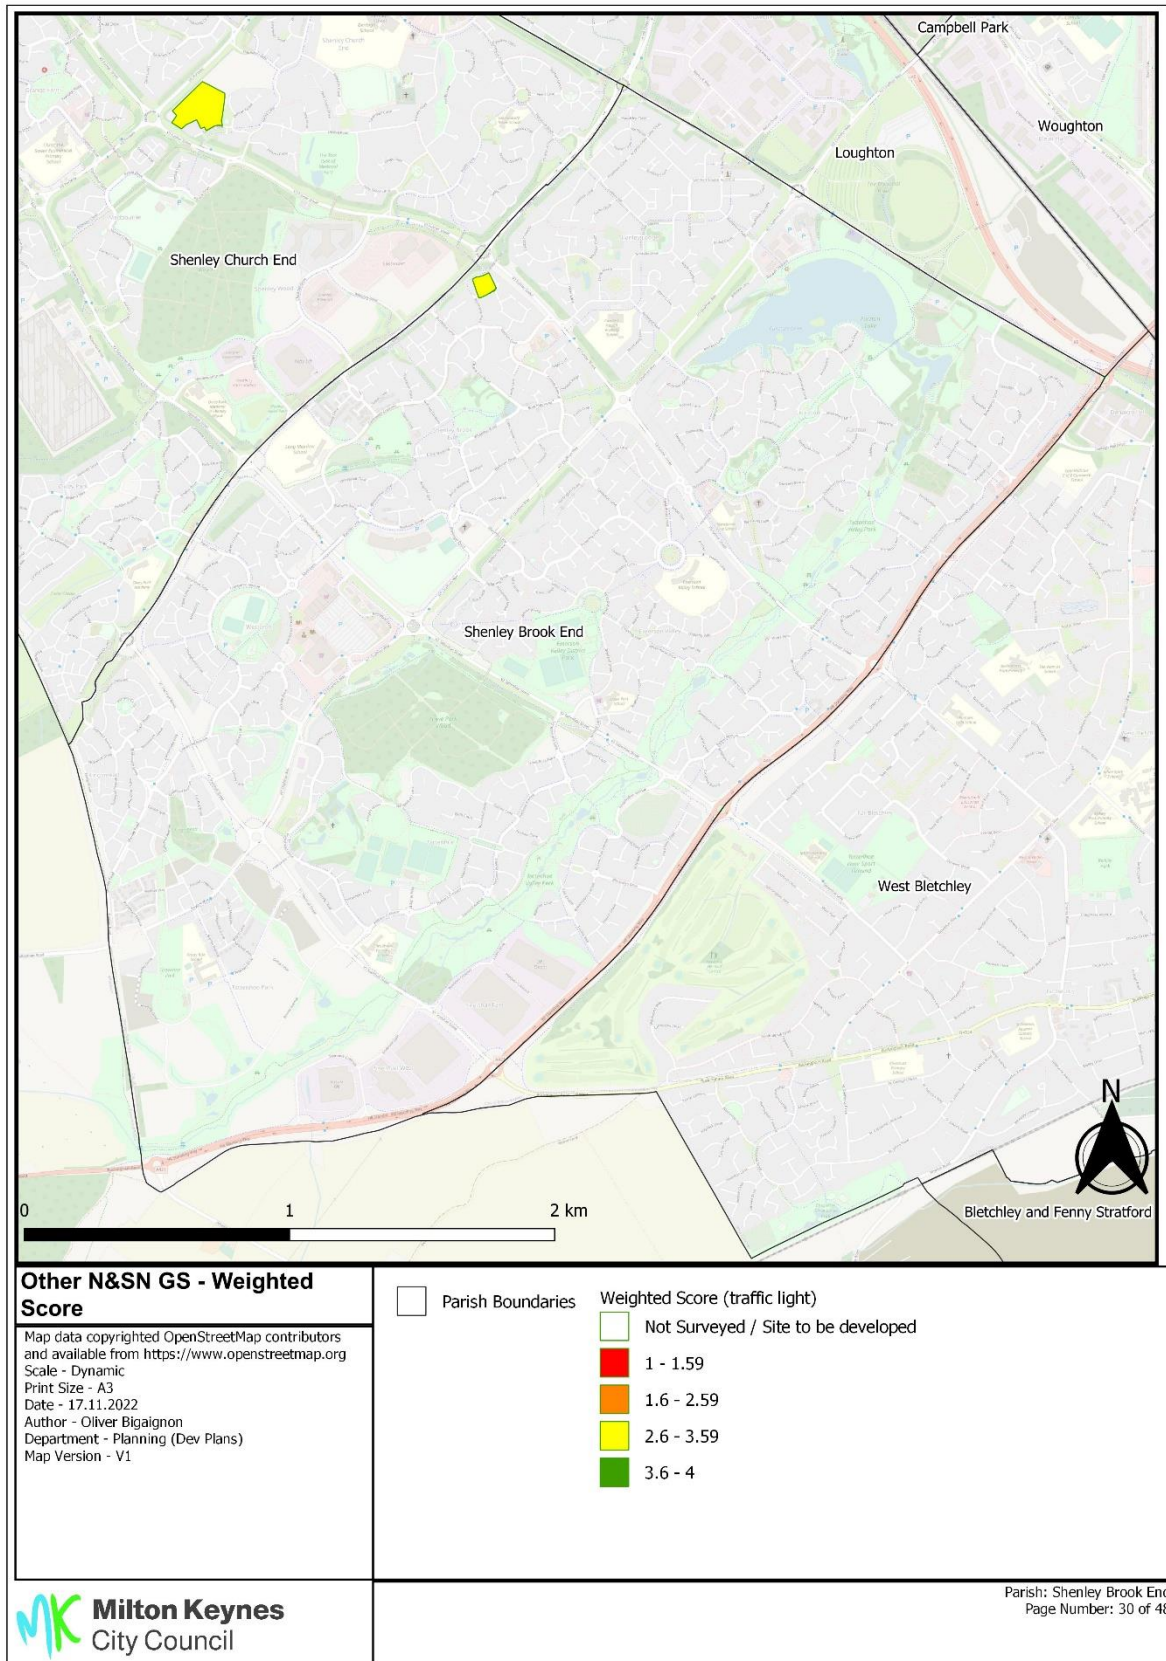

Annex 11 Open Spaces weighted score site visits 21-22 – Other Natural and Semi-natural green spaces