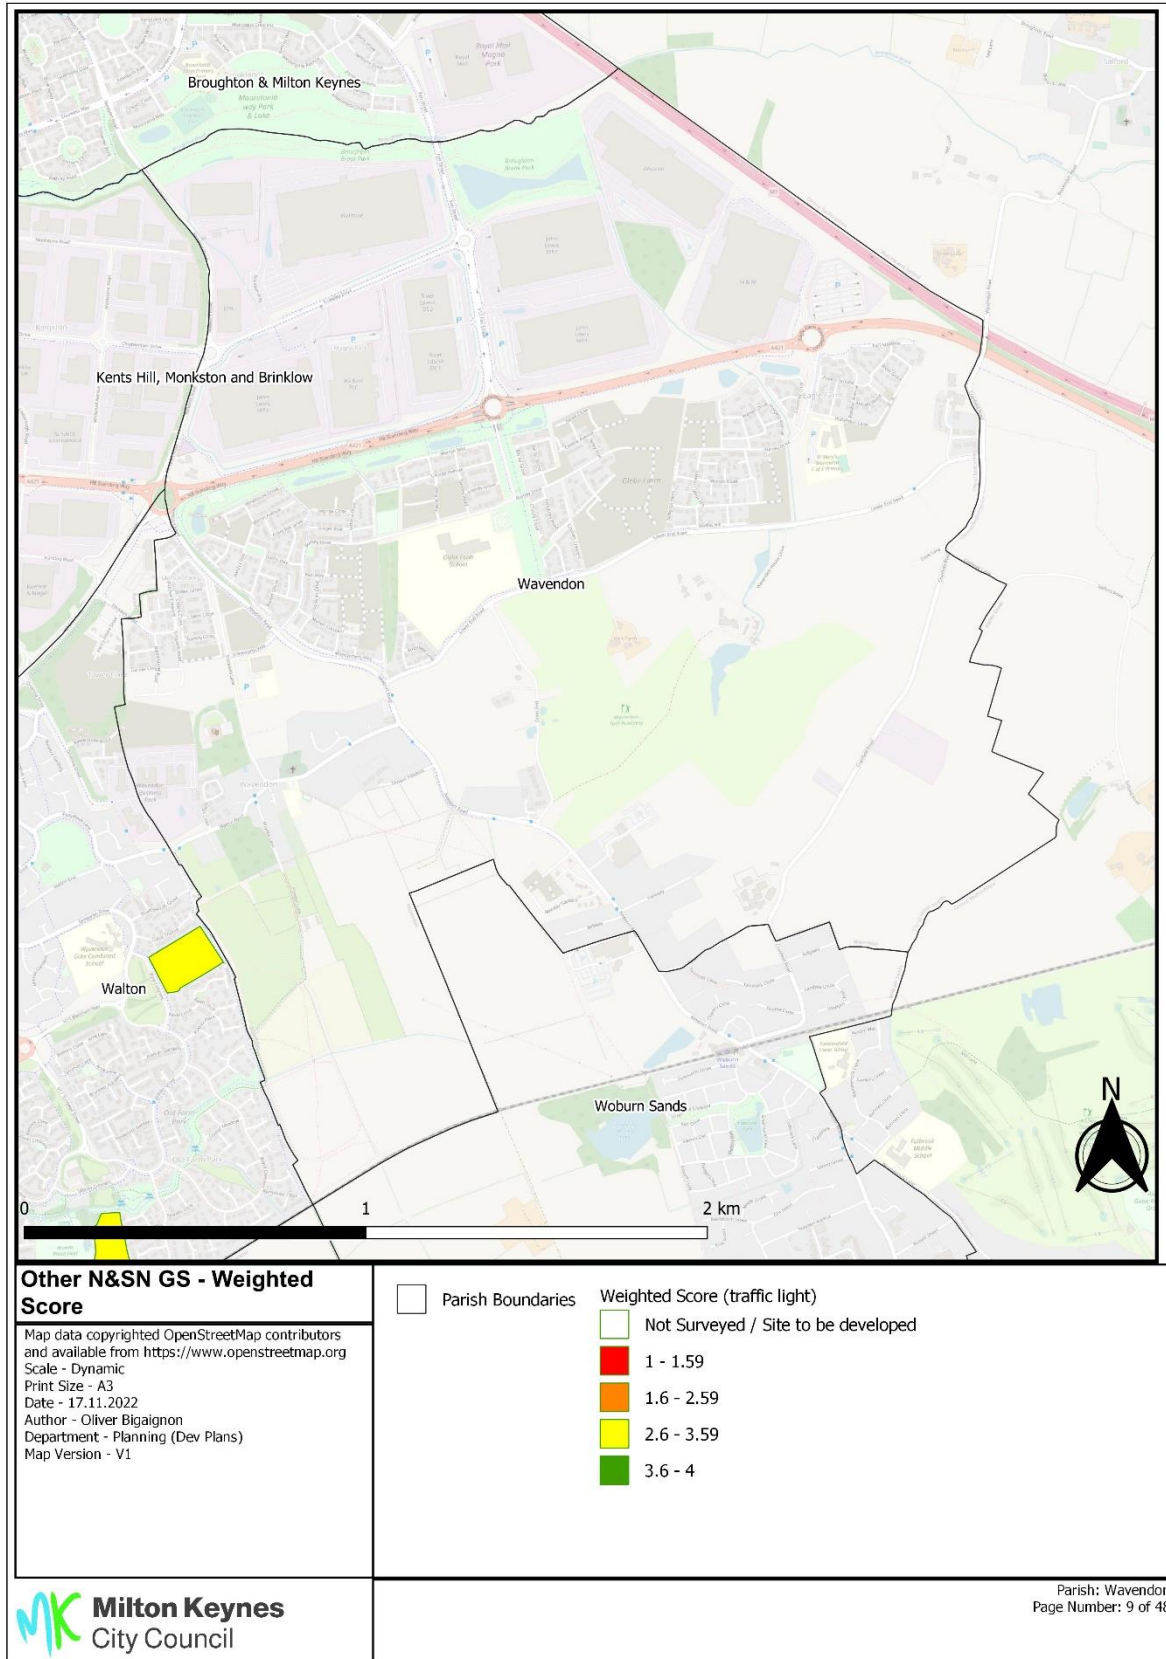

Annex 11 Open Spaces weighted score site visits 21-22 – Other Natural and Semi-natural green spaces

Annex 11 Open Spaces weighted score site visits 21-22 – Other Natural and Semi-natural green spaces

Annex 11 Open Spaces weighted score site visits 21-22 – Other Natural and Semi-natural green spaces

Annex 11 Open Spaces weighted score site visits 21-22 – Other Natural and Semi-natural green spaces

Other N&SN GS - Weighted Score

Map data copyrighted OpenStreetMap contributors and available from <https://www.openstreetmap.org>
 Scale - Dynamic
 Print Size - A3
 Date - 17.11.2022
 Author - Oliver Bigaignon
 Department - Planning (Dev Plans)
 Map Version - V1