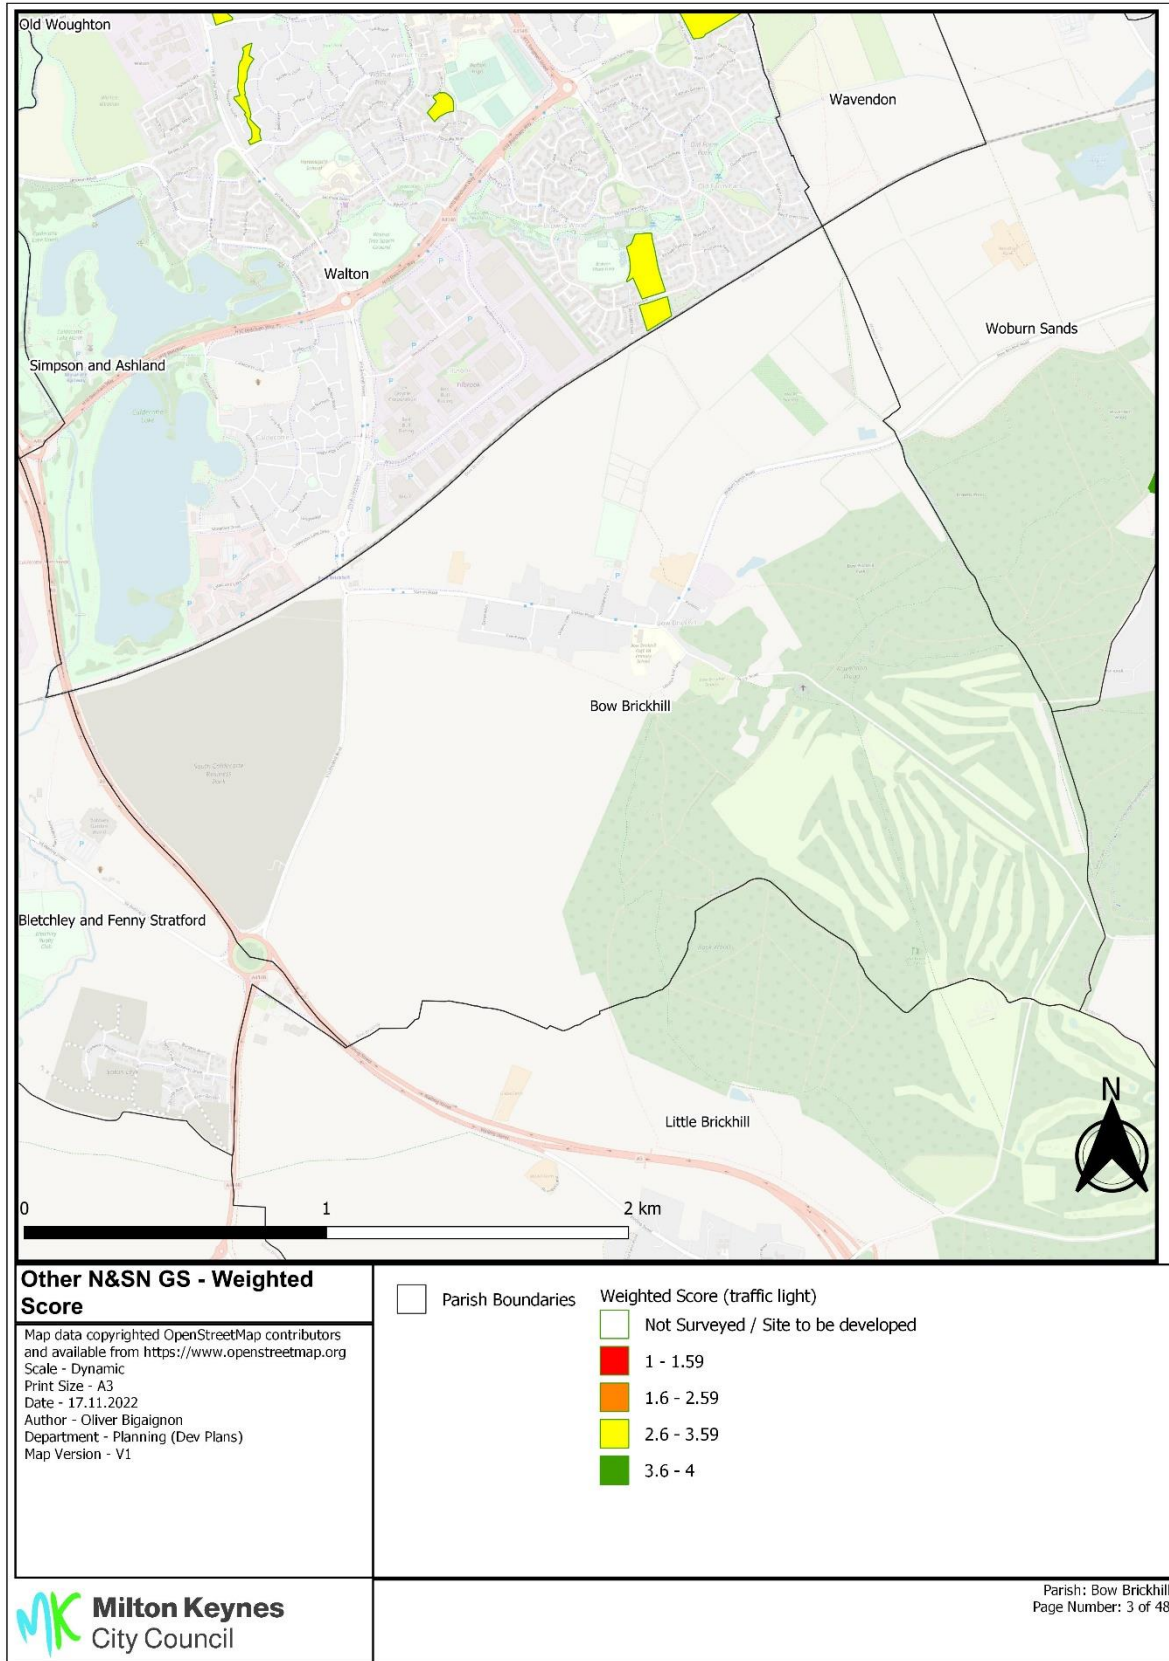

Annex 11 Open Spaces weighted score site visits 21-22 – Other Natural and Semi-natural green spaces