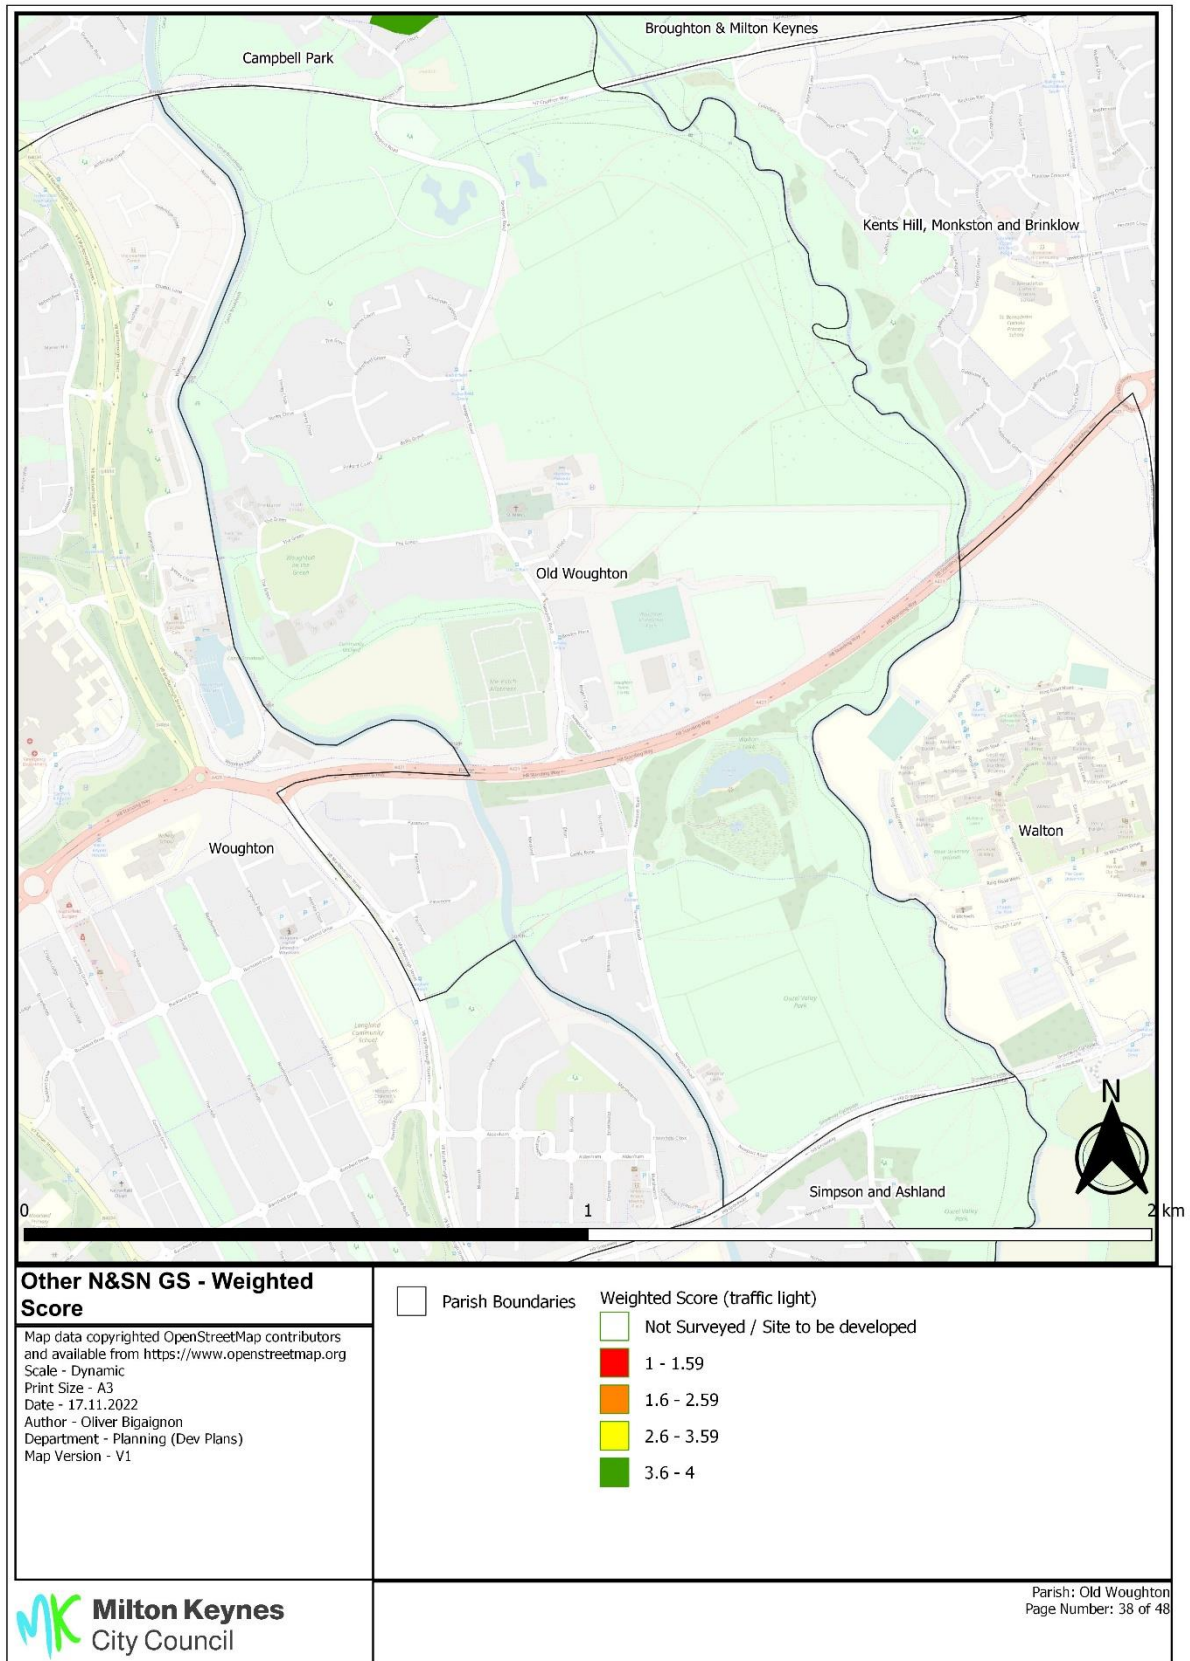

Annex 11 Open Spaces weighted score site visits 21-22 – Other Natural and Semi-natural green spaces