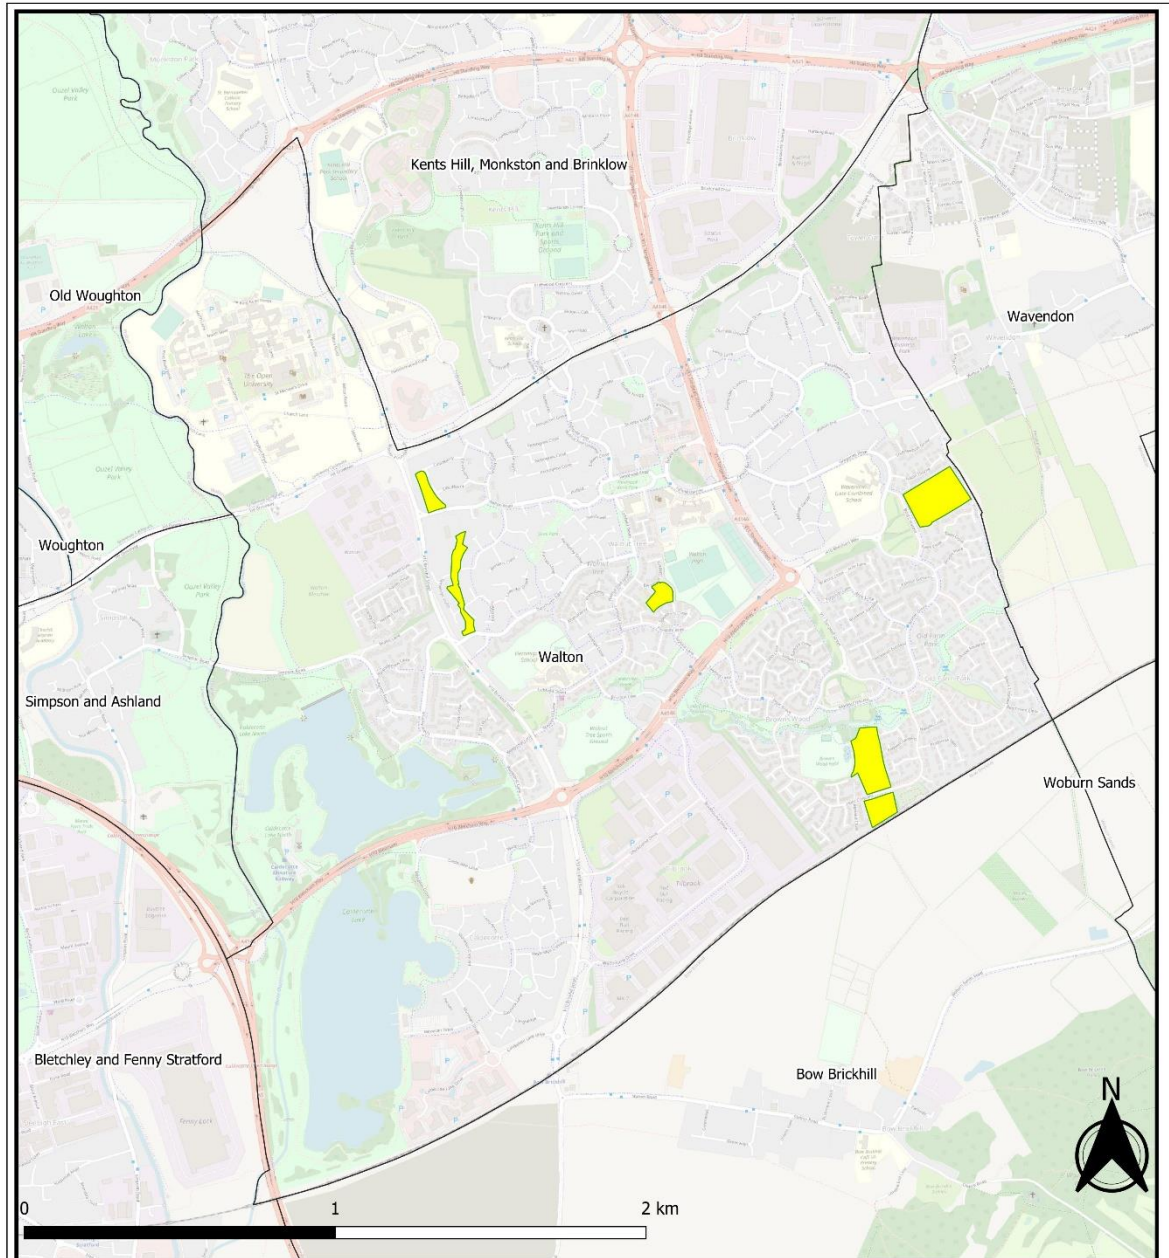

□ Parish Boundaries

Weighted Score (traffic light)

- Not Surveyed / Site to be developed
- 1 - 1.59
- 1.6 - 2.59
- 2.6 - 3.59
- 3.6 - 4

Annex 11 Open Spaces weighted score site visits 21-22 – Other Natural and Semi-natural green spaces

Annex 11 Open Spaces weighted score site visits 21-22 – Other Natural and Semi-natural green spaces

Annex 11 Open Spaces weighted score site visits 21-22 – Other Natural and Semi-natural green spaces

Annex 11 Open Spaces weighted score site visits 21-22 – Other Natural and Semi-natural green spaces

Annex 11 Open Spaces weighted score site visits 21-22 – Other Natural and Semi-natural green spaces

Other N&SN GS - Weighted Score

Map data copyrighted OpenStreetMap contributors and available from <https://www.openstreetmap.org>
 Scale - Dynamic
 Print Size - A3
 Date - 17.11.2022
 Author - Oliver Bigaignon
 Department - Planning (Dev Plans)
 Map Version - V1