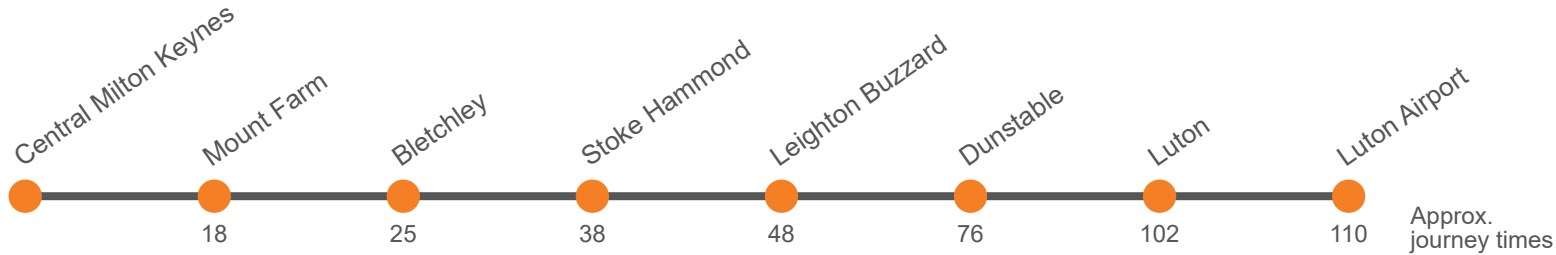

Monday to Friday

Service:	F70	F77	F70	F77	F70	F77	F70	F77	F70	F77	F77	F77	F77	F77
MK Central Rail Station (Y6)	...	...	0630	0700	0730		00 30		1730	1800	1830	1930	2030	2130
CMK The Point (G3)	...	...	0638	0708	0738		08 38		1738	1808	1838	1938	2038	2138
Stadium MK (A)	...	...	0648	0718	0748		18 48		1748	1818	1848	1948	2048	2148
Bletchley Bus Station (2)	...	...	0655	0725	0755		25 55		1755	1825	1855	1955	2055	2155
Bletchley, Waterhall Park	...	...	0701	0731	0801	Then at	31 01		1801	1831	1901	2001	2101	2201
Stoke Hammond, The Dolphin PH	...	...		0738		these	38			1838	1908	2008	2108	2208
Leighton Buzzard, Railway Station	0613	0648	0713	0748	0813	mins	48 13	until	1813	1848	1918	2018	2118	2218
Leighton Buzzard, High Street	0620	0655	0720	0755	0820	past	55 20		1820	1855	1925	2025	2125	2225
Leighton Buzzard, Roundel Drive	0628	0703	0728	0803	0828	the	03 28		1828	1903	1933	2033	2133	2233
Stanbridge, The Green	0634		0734		0834	hour			1834					
Tilsworth, Blackhill	0637		0738		0838				1838					
Dunstable, French's Avenue	0645	0716	0746	0816	0846		16 46		1846	1916	1946	2046	2146	2246
Dunstable, Church Street	0654	0725	0755	0825	0855		25 55		1855	1925	1955	2055	2155	2255
Luton, Luton Station Interchange	0711	0742	0812	0842	0912		42 12		1912	1942	2012	2112	2212	2312
Airport Bus Station, Luton Airport	0719	0750	0820	0850	0920		50 20		1920	1950	2020	2120	2220	2320