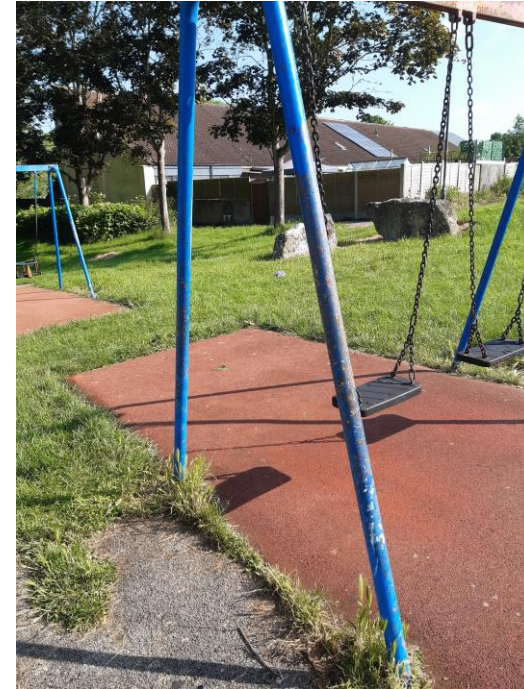

Repairs/improvements to existing equipment

POWERED BY
**LEVELLING
UP**

PP1: Extra fencing on the MUGA

MK Milton Keynes
City Council

Repairs/improvements to existing equipment

Repairs/improvements to existing equipment