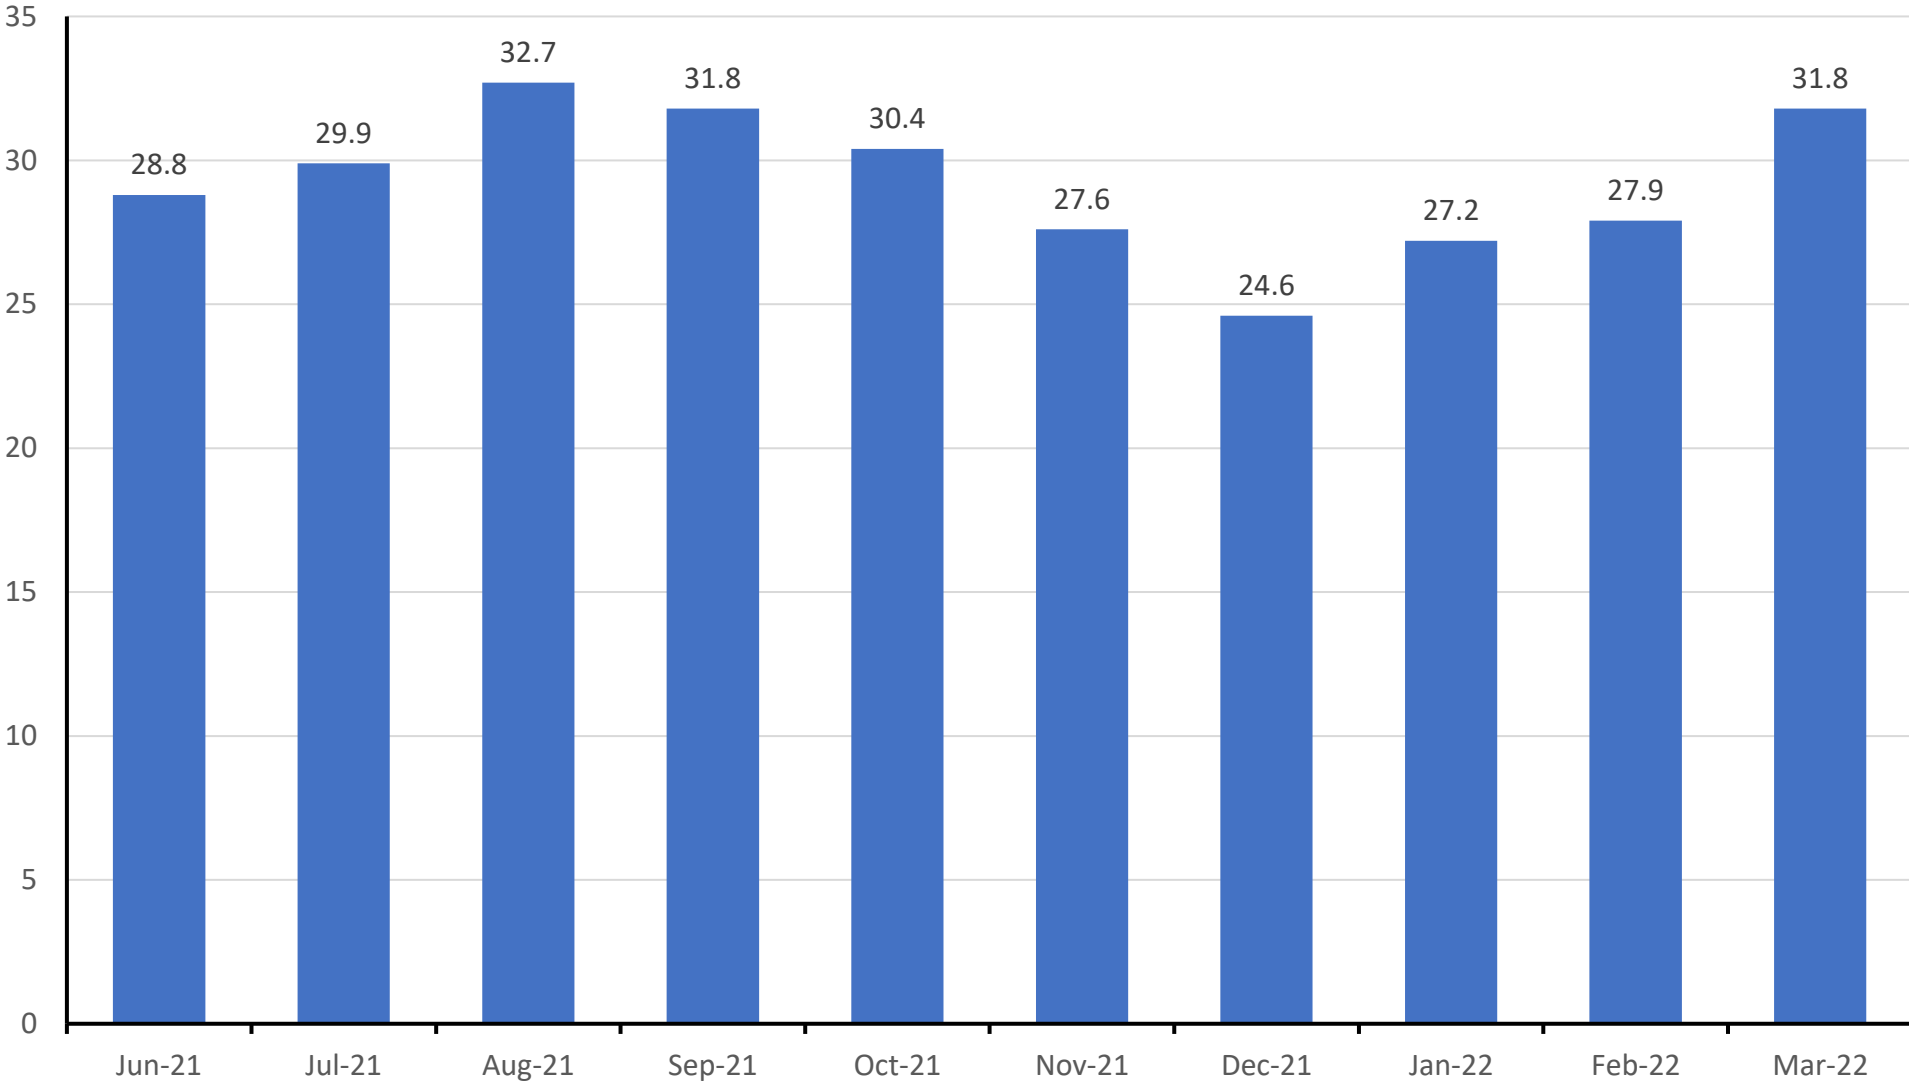

MK Connect - passenger journeys by type

MK Connect - Average ride duration

■ Minutes, from pickup to drop-off

MK Connect - Average walk to pick-up point

■ Metres walked to pickup point

MK Connect - Average ride distance

MK Connect - Average rating by rider (min=1, max = 5)

MK Connect - Average Waiting Time (mins) from Booking to Pickup

■ Average waiting time (mins)

MK Connect - Bookings and Availability

MK Connect - passengers carried