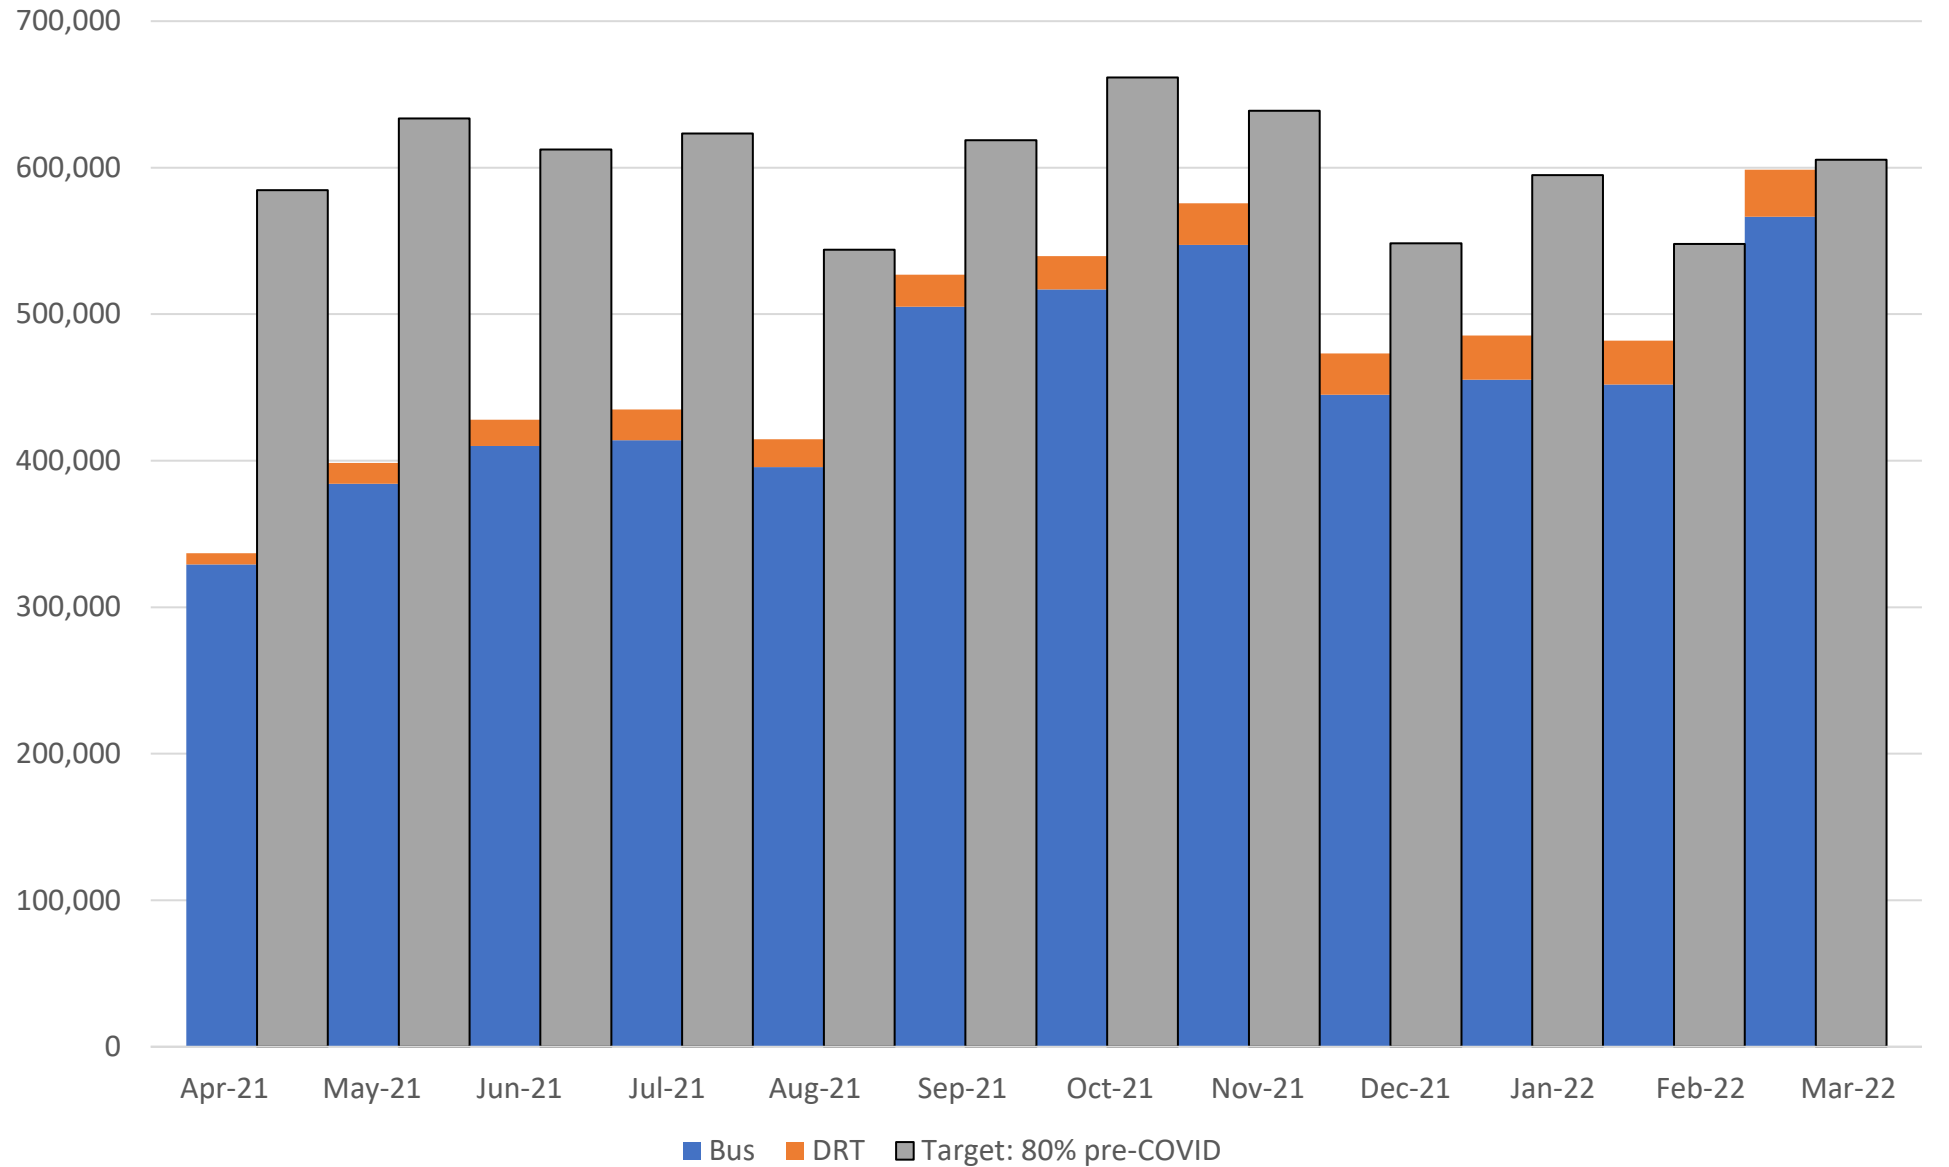

Number of MK Move Trips on local bus services and MK Connect

Passenger journeys on public transport in Milton Keynes

Local Bus Punctuality: % 'on time' departing from timing points in Milton Keynes
(86.3% "on time" from 1 April 2021 to 31 March 2022)

MK Connect - passenger journeys by type

MK Connect - Average ride duration

■ Minutes, from pickup to drop-off

MK Connect - Average walk to pick-up point

■ Metres walked to pickup point

MK Connect - Average ride distance

MK Connect - Average rating by rider (min=1, max = 5)

MK Connect - Average Waiting Time (mins) from Booking to Pickup

■ Average waiting time (mins)

MK Connect - Bookings and Availability

MK Connect - passengers carried