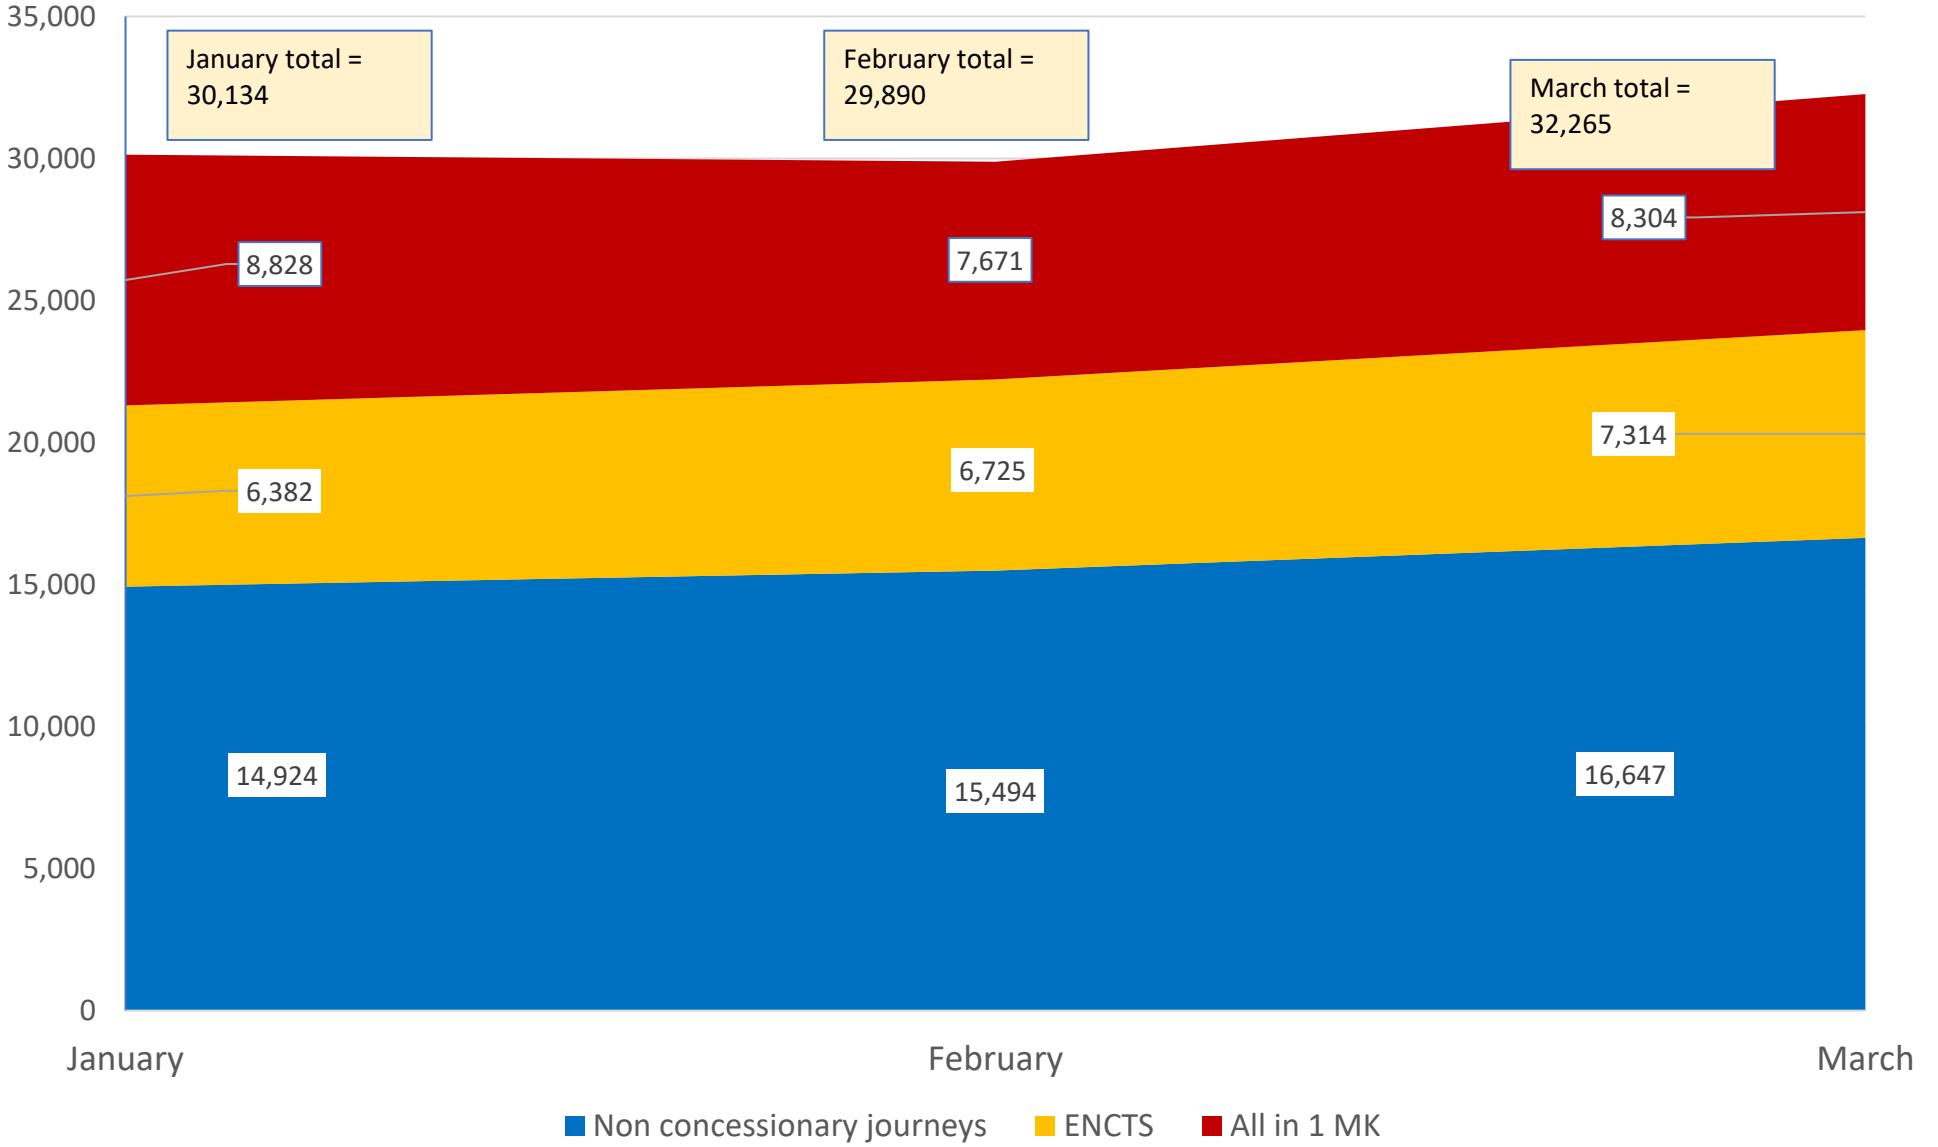

Number of MK Move Trips on local bus services and MK Connect

Passenger journeys on public transport in Milton Keynes

Local Bus Punctuality: % 'on time' departing from timing points in Milton Keynes
(86.3% "on time" from 1 April 2021 to 31 March 2022)

MK Connect - passenger journeys by type

MK Connect - Average ride duration

■ Minutes, from pickup to drop-off

MK Connect - Average walk to pick-up point

■ Metres walked to pickup point

MK Connect - Average ride distance

MK Connect - Average rating by rider (min=1, max = 5)

MK Connect - Average Waiting Time (mins) from Booking to Pickup

■ Average waiting time (mins)

MK Connect - Bookings and Availability

MK Connect - passengers carried