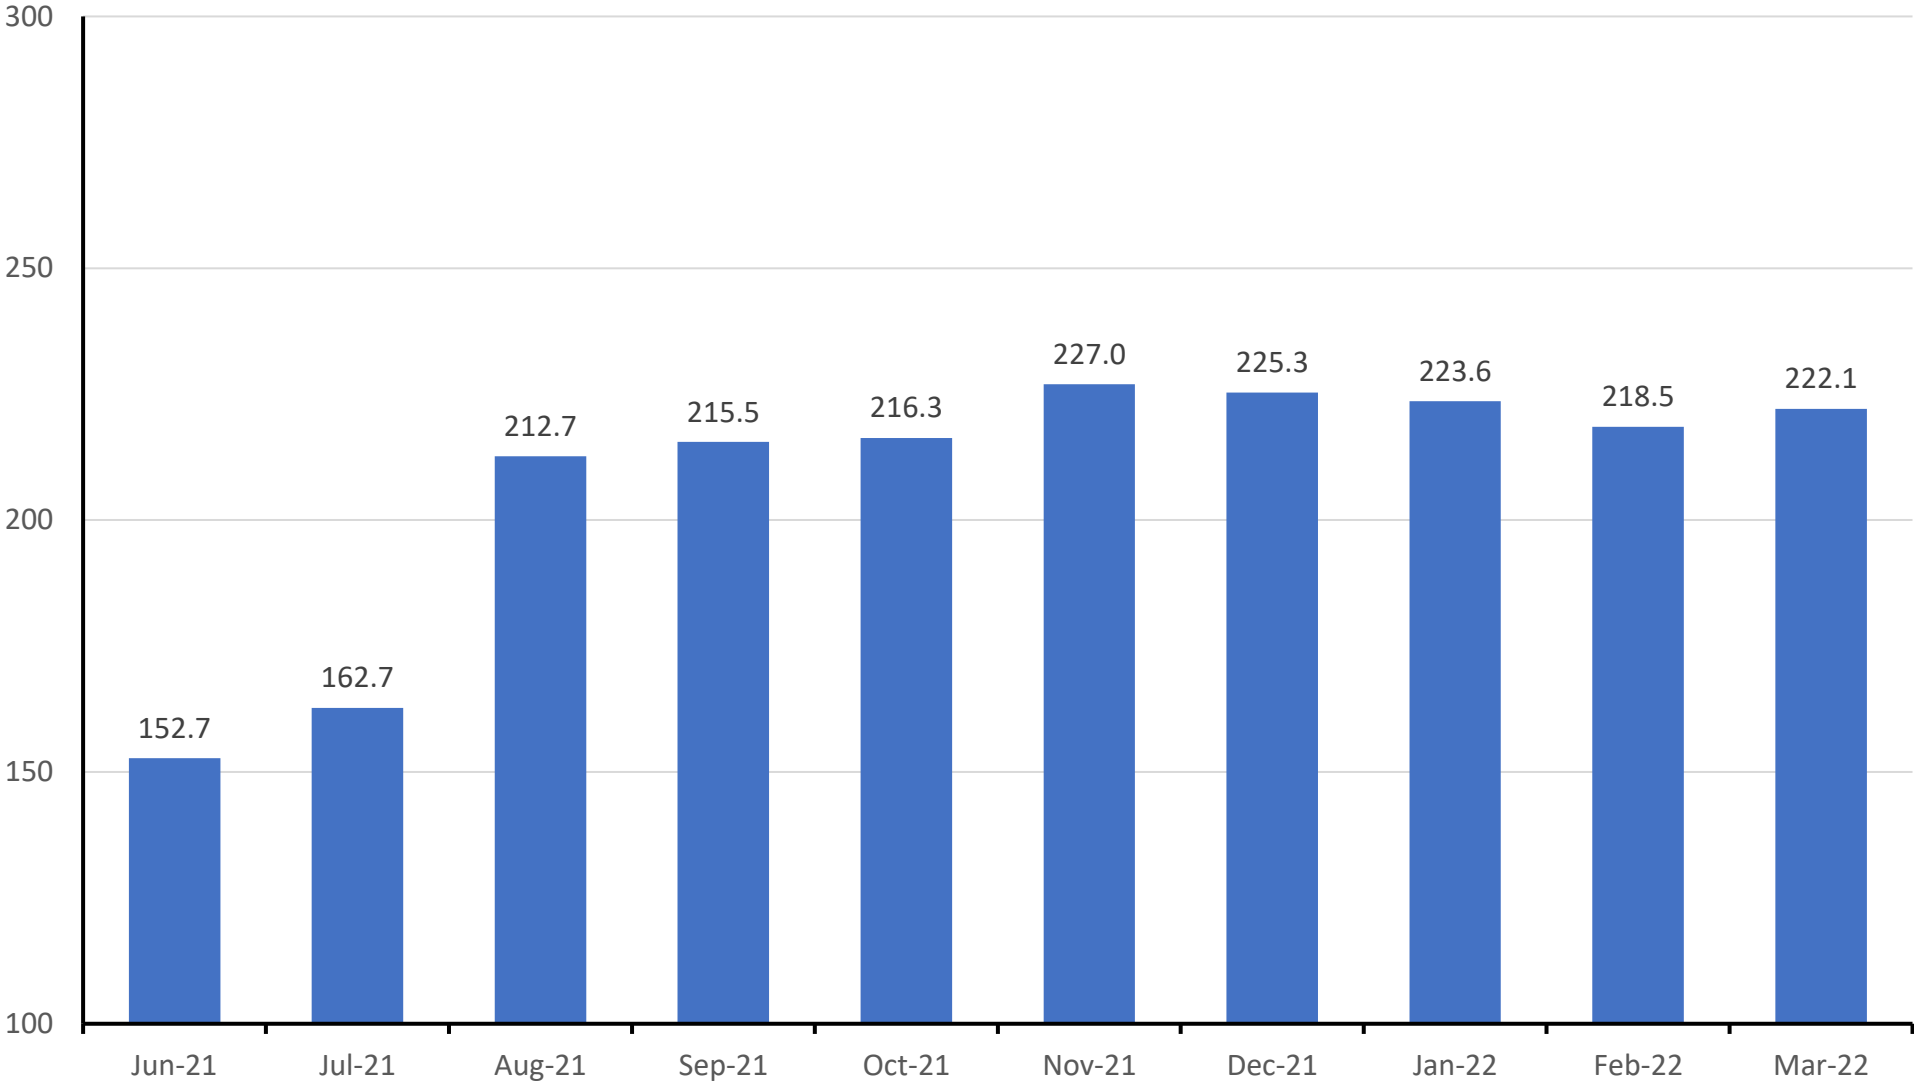

Number of MK Move Trips on local bus services and MK Connect

Passenger journeys on public transport in Milton Keynes

Local Bus Punctuality: % 'on time' departing from timing points in Milton Keynes
(86.3% "on time" from 1 April 2021 to 31 March 2022)

MK Connect - passenger journeys by type

MK Connect - Average ride duration

■ Minutes, from pickup to drop-off

MK Connect - Average walk to pick-up point

■ Metres walked to pickup point

MK Connect - Average ride distance

MK Connect - Average rating by rider (min=1, max = 5)

MK Connect - Average Waiting Time (mins) from Booking to Pickup

■ Average waiting time (mins)

MK Connect - Bookings and Availability

MK Connect - passengers carried