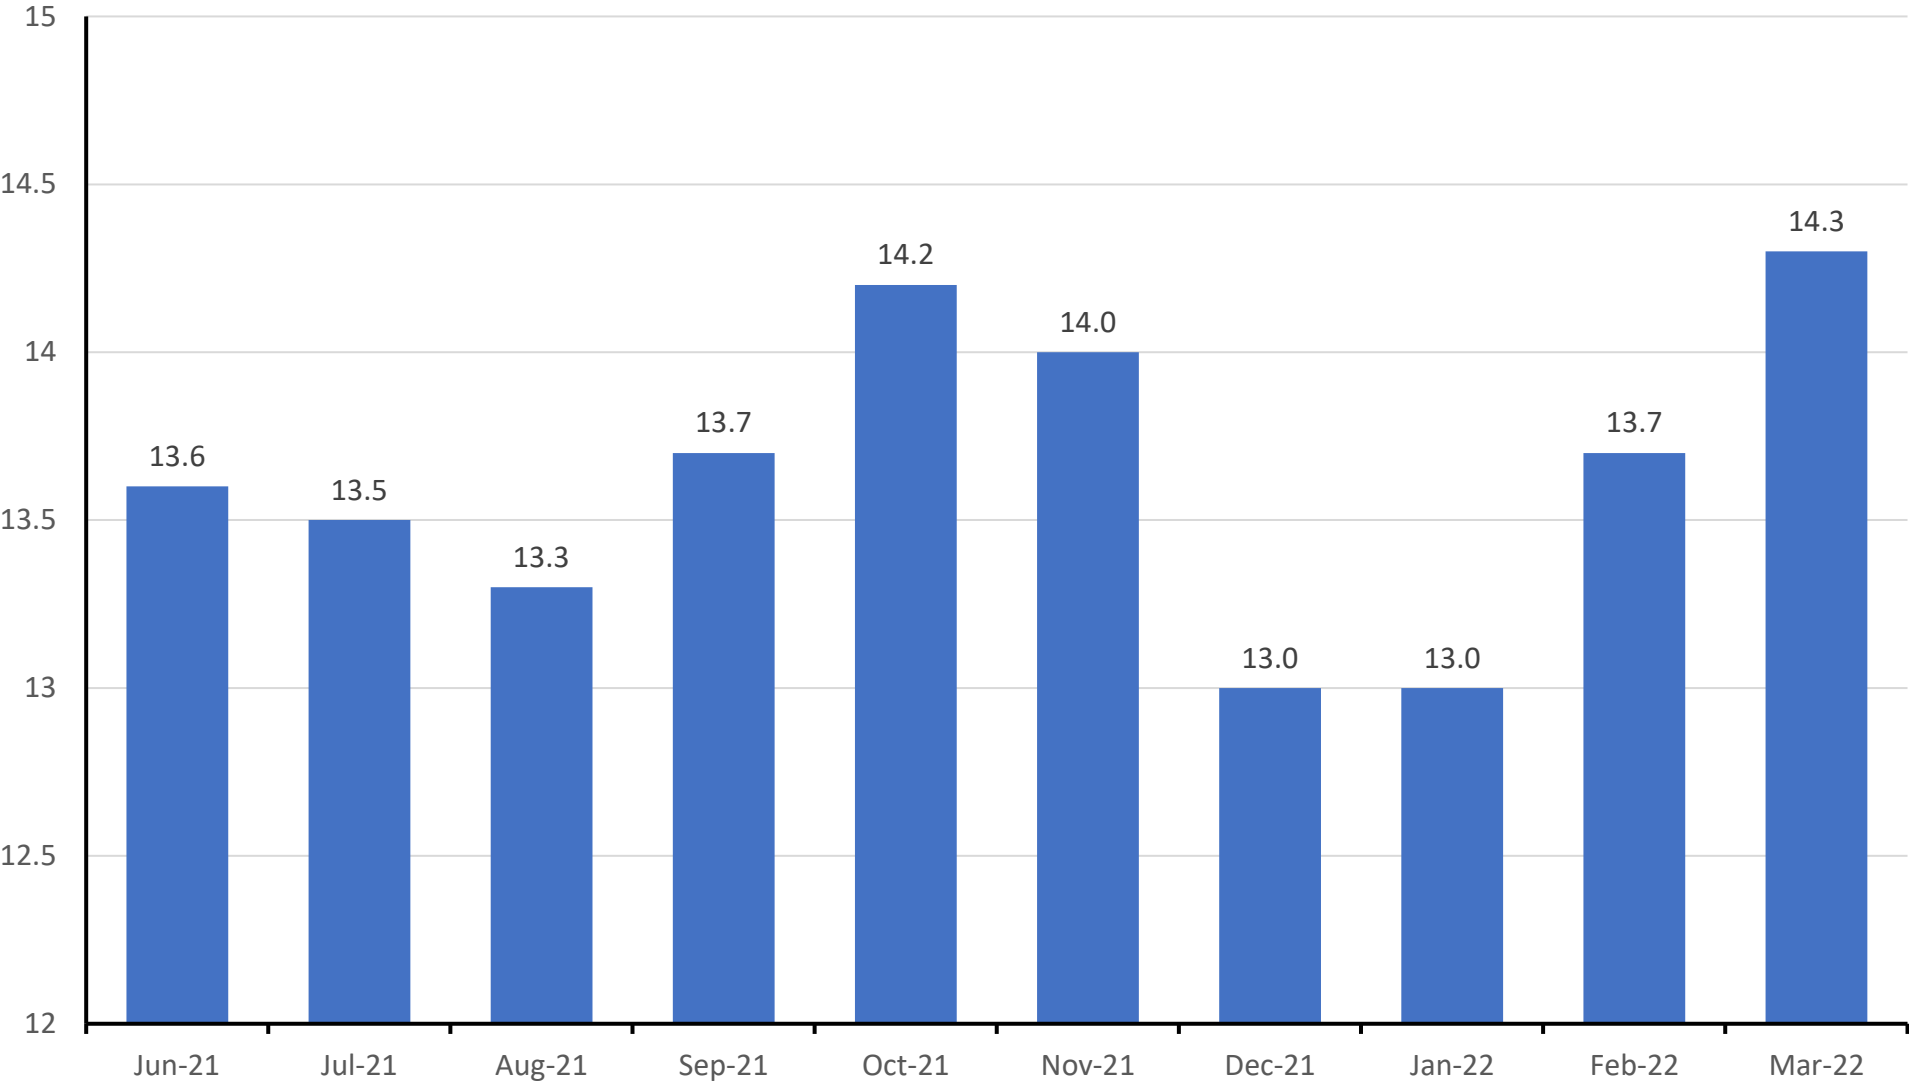

Number of MK Move Trips on local bus services and MK Connect

Passenger journeys on public transport in Milton Keynes

Local Bus Punctuality: % 'on time' departing from timing points in Milton Keynes
(86.3% "on time" from 1 April 2021 to 31 March 2022)

MK Connect - passenger journeys by type

MK Connect - Average ride duration

■ Minutes, from pickup to drop-off

MK Connect - Average walk to pick-up point

■ Metres walked to pickup point

MK Connect - Average ride distance

MK Connect - Average rating by rider (min=1, max = 5)

MK Connect - Average Waiting Time (mins) from Booking to Pickup

■ Average waiting time (mins)

MK Connect - Bookings and Availability

MK Connect - passengers carried