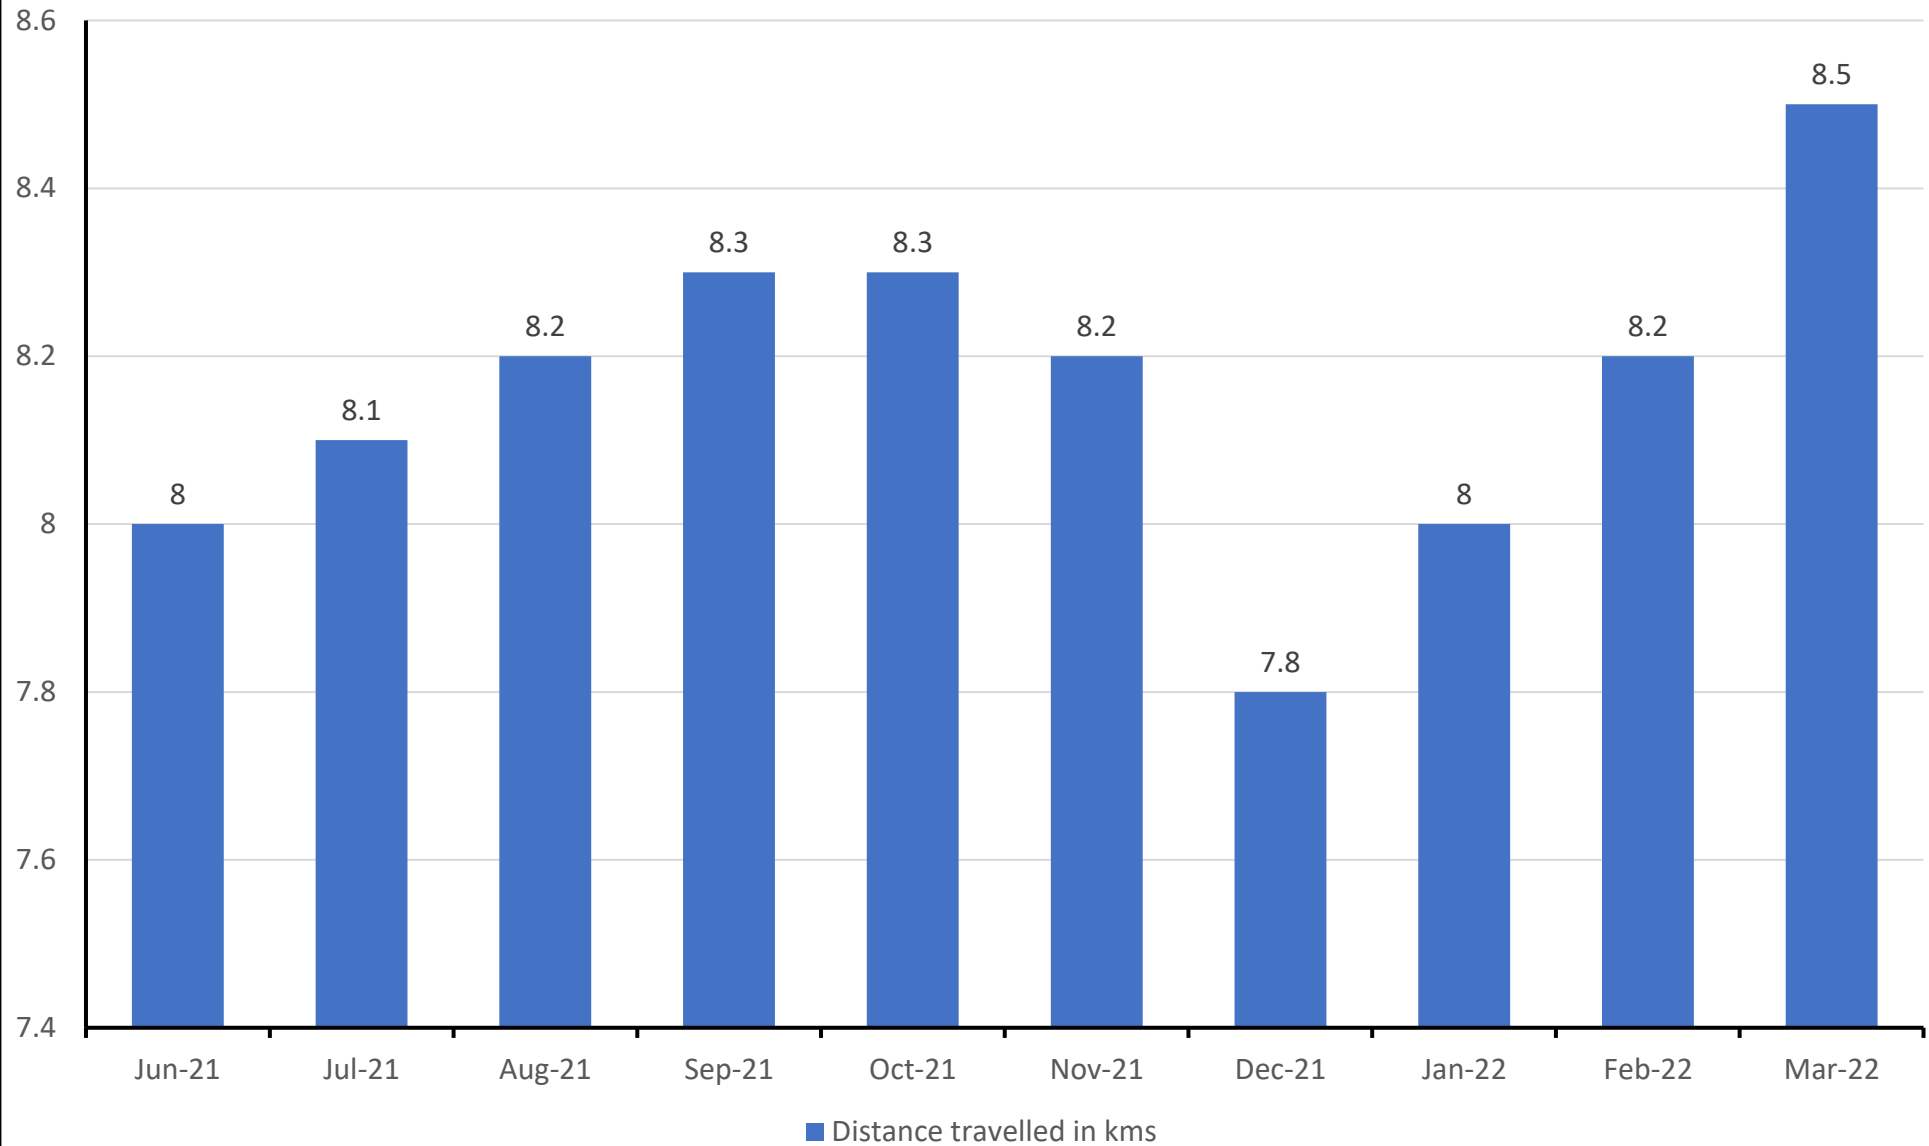

Number of MK Move Trips on local bus services and MK Connect

Passenger journeys on public transport in Milton Keynes

Local Bus Punctuality: % 'on time' departing from timing points in Milton Keynes
(86.3% "on time" from 1 April 2021 to 31 March 2022)

MK Connect - passenger journeys by type

MK Connect - Average ride duration

■ Minutes, from pickup to drop-off

MK Connect - Average walk to pick-up point

■ Metres walked to pickup point

MK Connect - Average ride distance

MK Connect - Average rating by rider (min=1, max = 5)

MK Connect - Average Waiting Time (mins) from Booking to Pickup

■ Average waiting time (mins)

MK Connect - Bookings and Availability

MK Connect - passengers carried