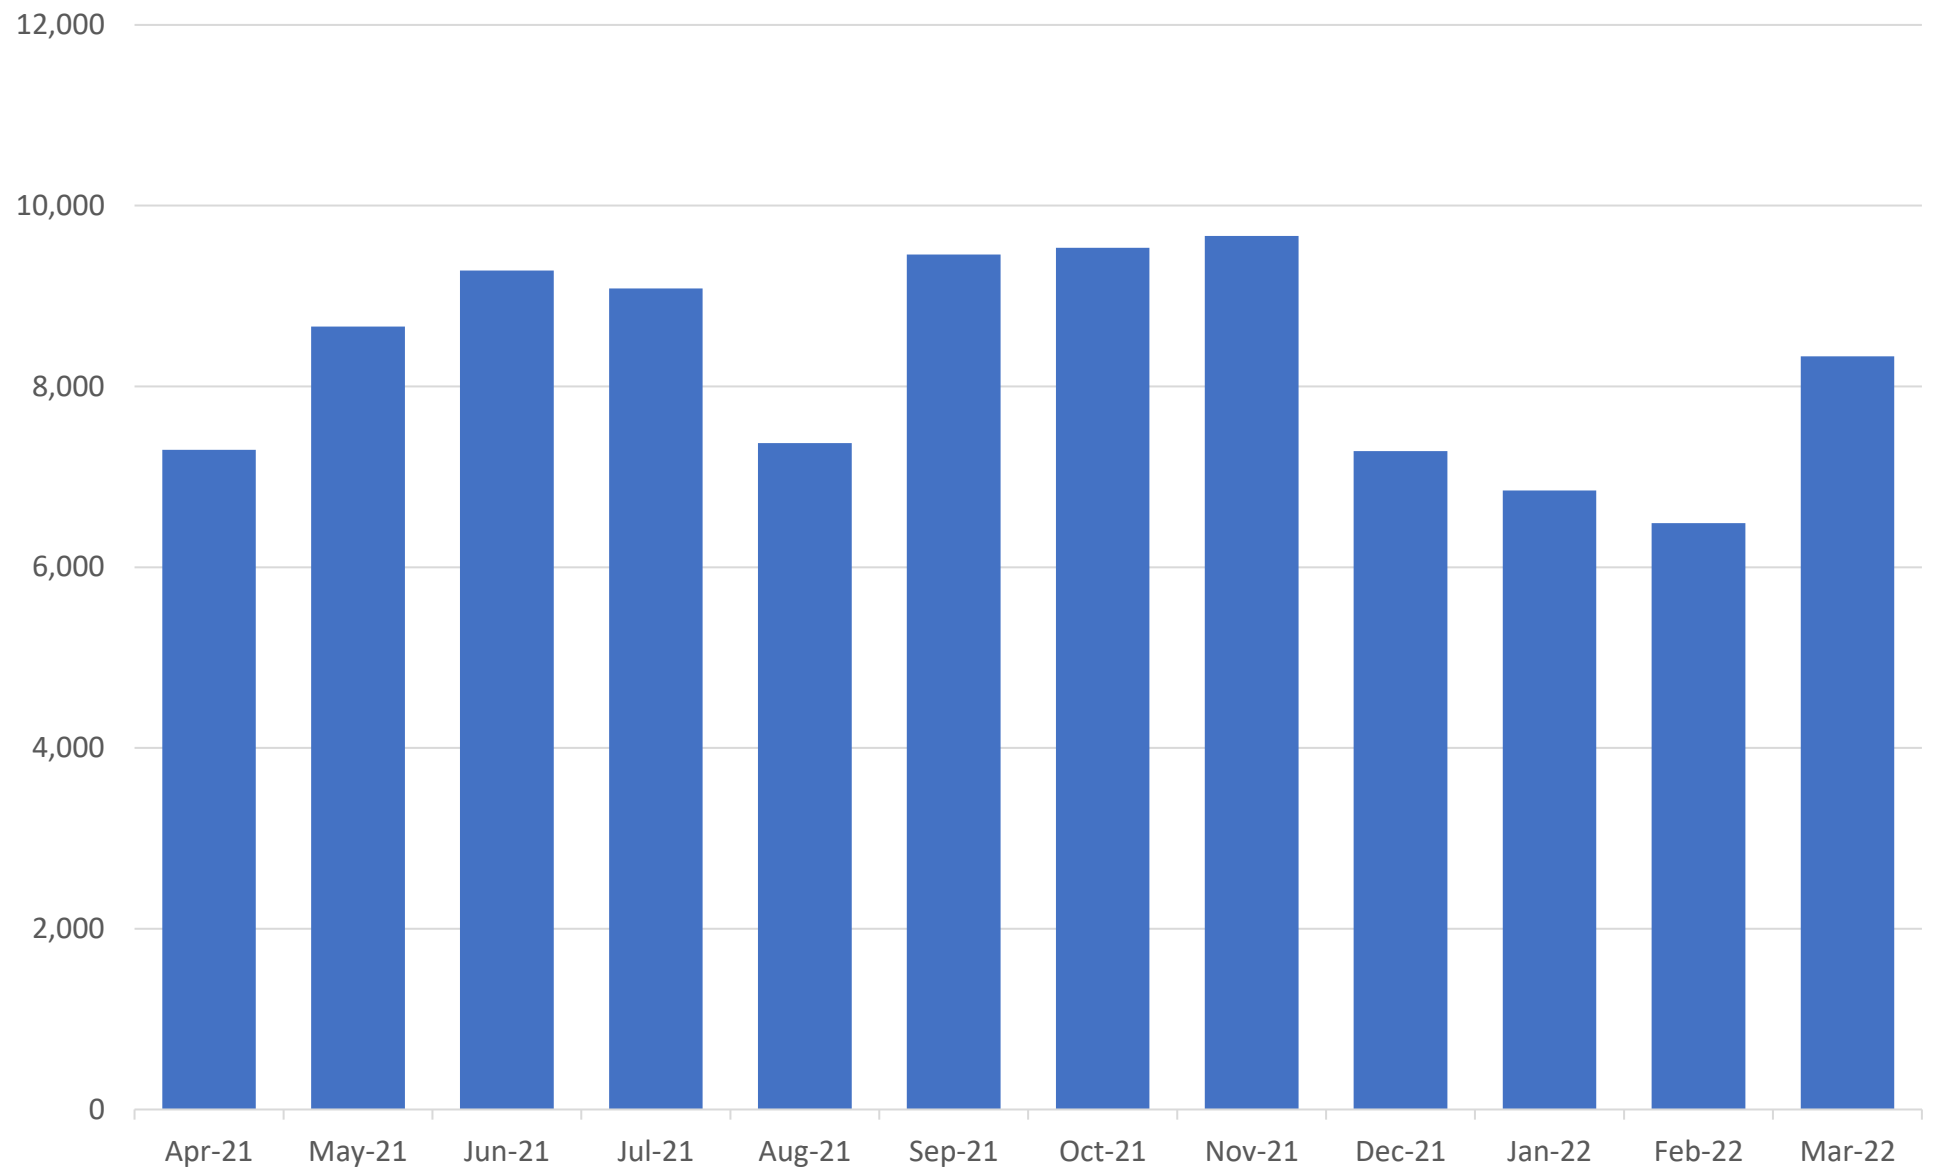

Number of MK Move Trips on local bus services and MK Connect

Passenger journeys on public transport in Milton Keynes

Local Bus Punctuality: % 'on time' departing from timing points in Milton Keynes
(86.3% "on time" from 1 April 2021 to 31 March 2022)

MK Connect - passenger journeys by type

MK Connect - Average ride duration

■ Minutes, from pickup to drop-off

MK Connect - Average walk to pick-up point

■ Metres walked to pickup point

MK Connect - Average ride distance

MK Connect - Average rating by rider (min=1, max = 5)

MK Connect - Average Waiting Time (mins) from Booking to Pickup

■ Average waiting time (mins)

MK Connect - Bookings and Availability

MK Connect - passengers carried