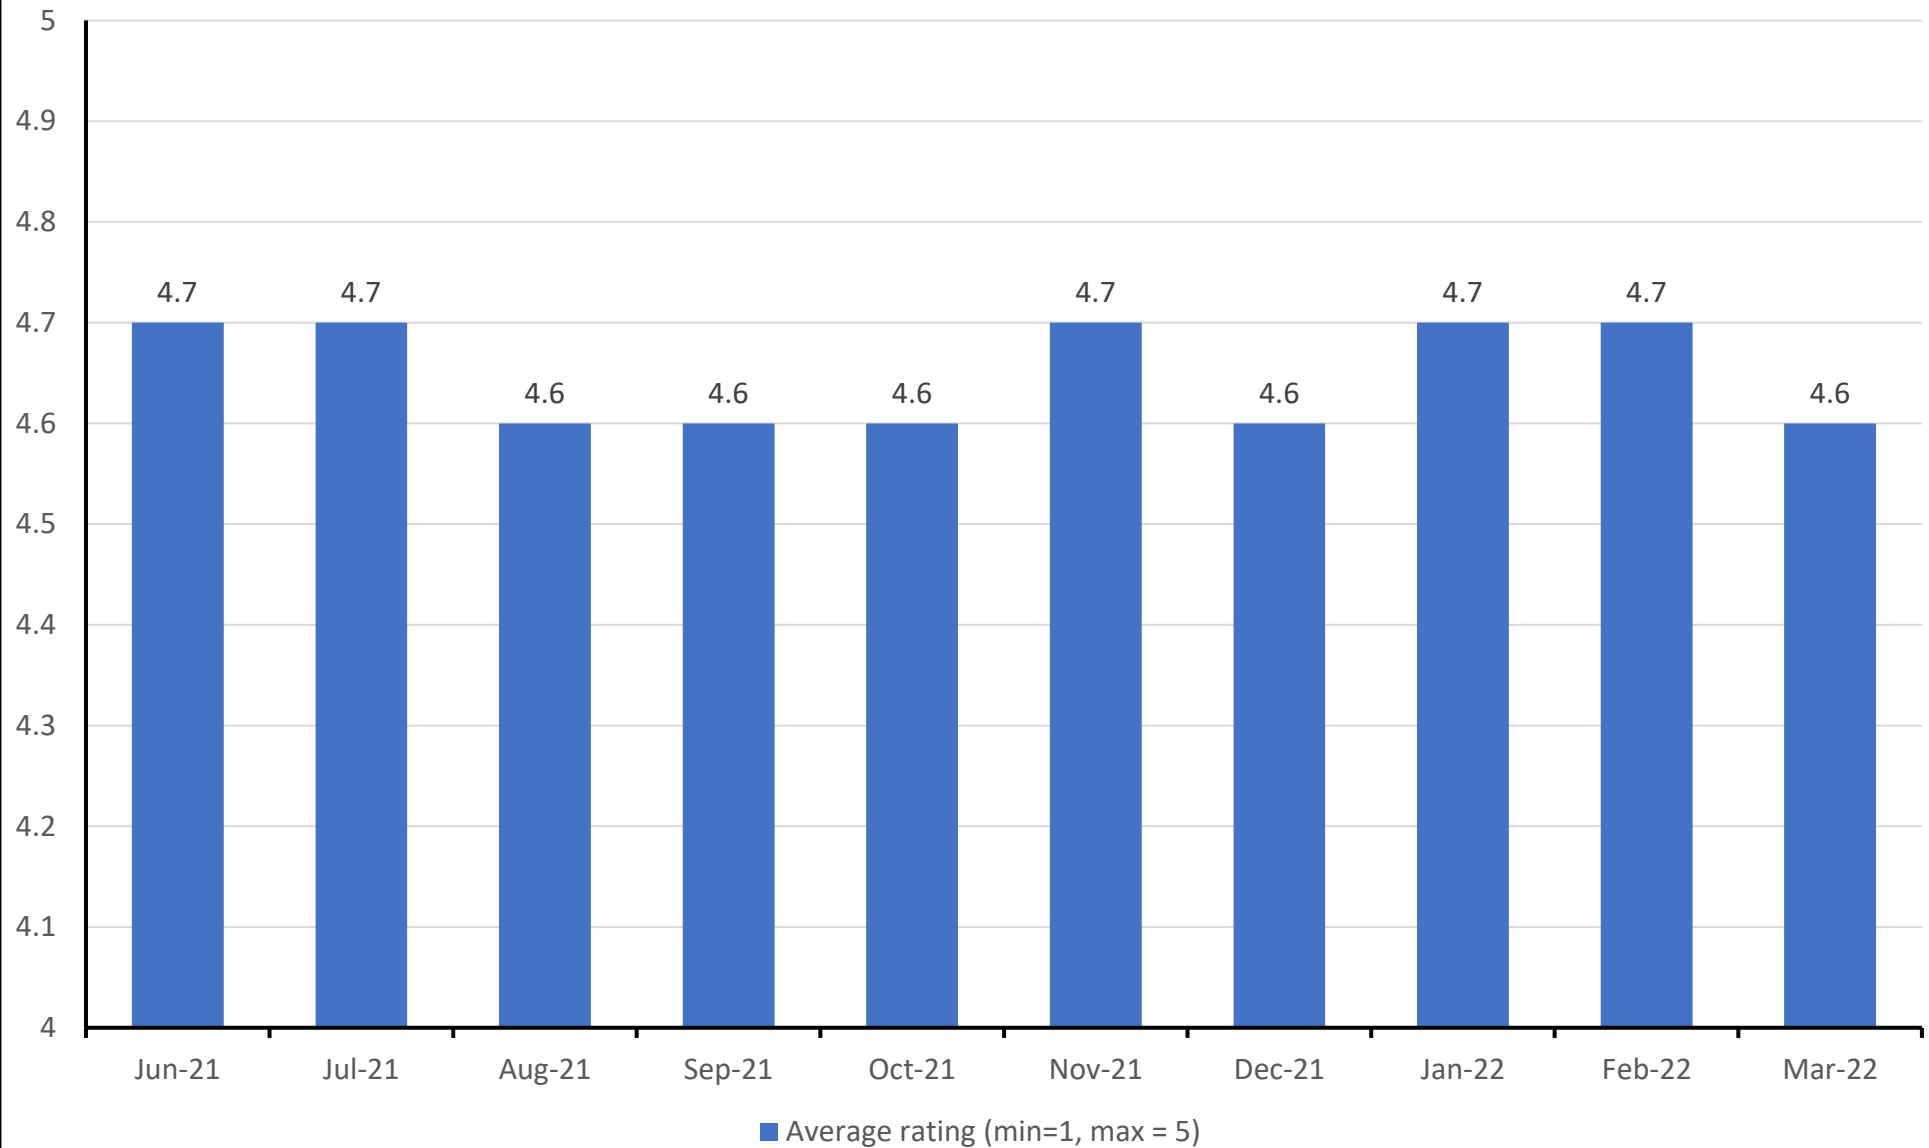

MK Connect - passenger journeys by type

MK Connect - Average ride duration

■ Minutes, from pickup to drop-off

MK Connect - Average walk to pick-up point

■ Metres walked to pickup point

MK Connect - Average ride distance

MK Connect - Average rating by rider (min=1, max = 5)

MK Connect - Average Waiting Time (mins) from Booking to Pickup

■ Average waiting time (mins)

MK Connect - Bookings and Availability

MK Connect - passengers carried