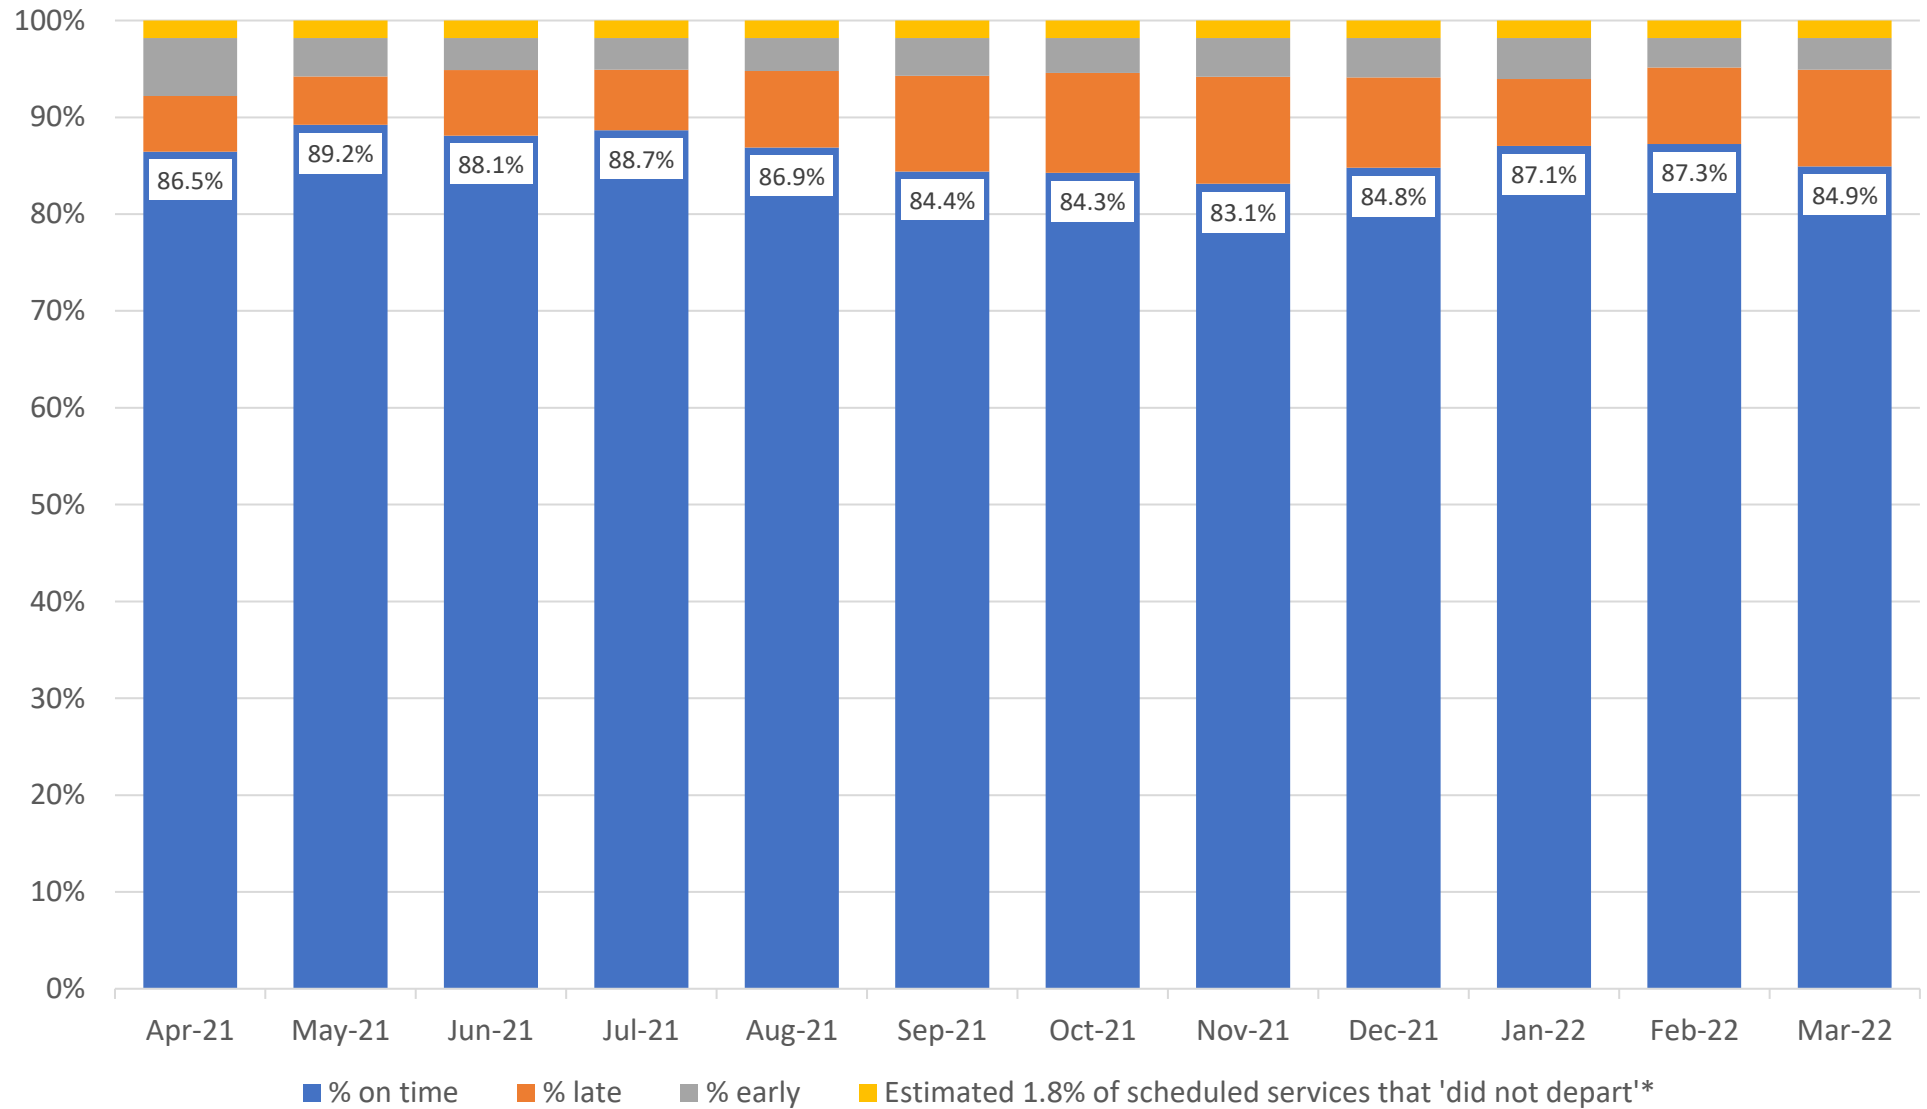

Number of MK Move Trips on local bus services and MK Connect

Passenger journeys on public transport in Milton Keynes

Local Bus Punctuality: % 'on time' departing from timing points in Milton Keynes
(86.3% "on time" from 1 April 2021 to 31 March 2022)

MK Connect - passenger journeys by type

MK Connect - Average ride duration

■ Minutes, from pickup to drop-off

MK Connect - Average walk to pick-up point

■ Metres walked to pickup point

MK Connect - Average ride distance

MK Connect - Average rating by rider (min=1, max = 5)

MK Connect - Average Waiting Time (mins) from Booking to Pickup

■ Average waiting time (mins)

MK Connect - Bookings and Availability

MK Connect - passengers carried