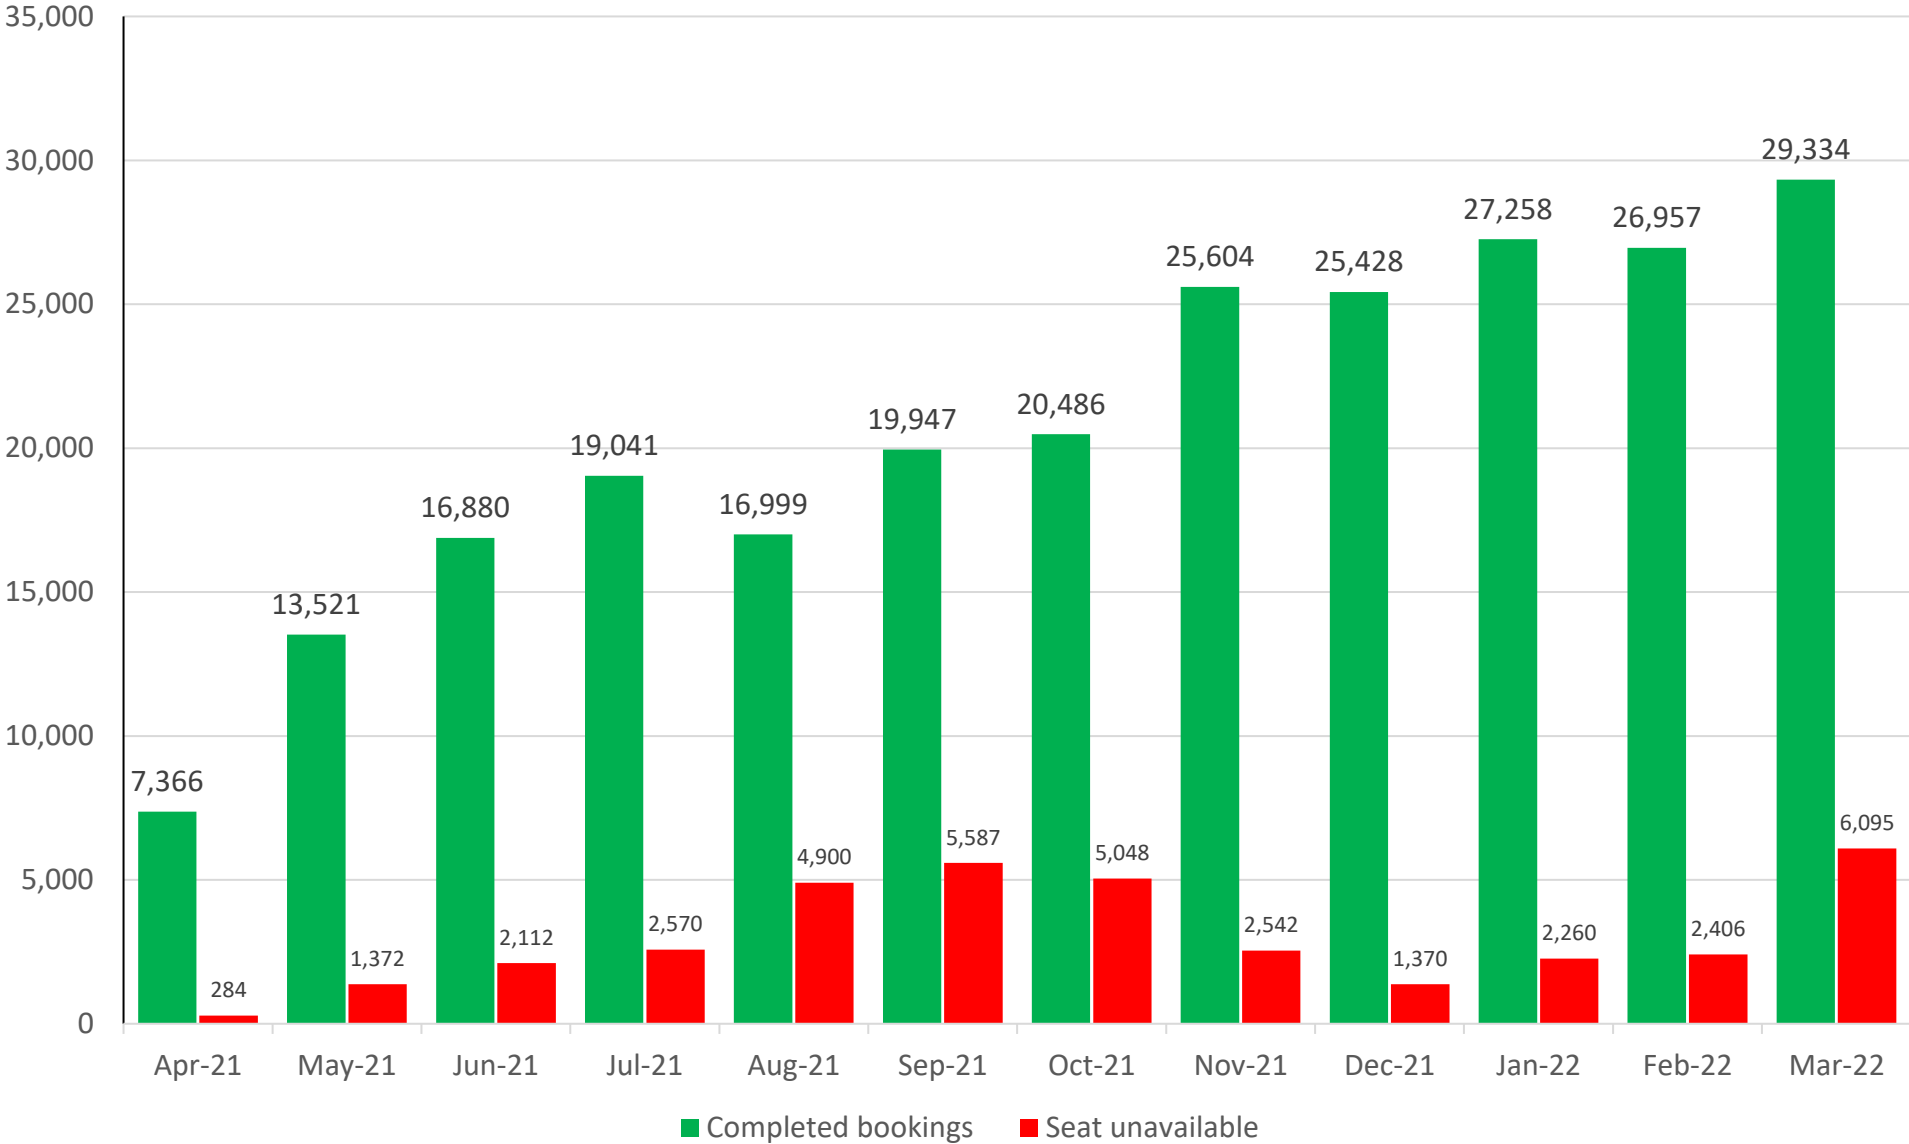

Number of MK Move Trips on local bus services and MK Connect

Passenger journeys on public transport in Milton Keynes

Local Bus Punctuality: % 'on time' departing from timing points in Milton Keynes
(86.3% "on time" from 1 April 2021 to 31 March 2022)

MK Connect - passenger journeys by type

MK Connect - Average ride duration

■ Minutes, from pickup to drop-off

MK Connect - Average walk to pick-up point

■ Metres walked to pickup point

MK Connect - Average ride distance

MK Connect - Average rating by rider (min=1, max = 5)

MK Connect - Average Waiting Time (mins) from Booking to Pickup

■ Average waiting time (mins)

MK Connect - Bookings and Availability

MK Connect - passengers carried