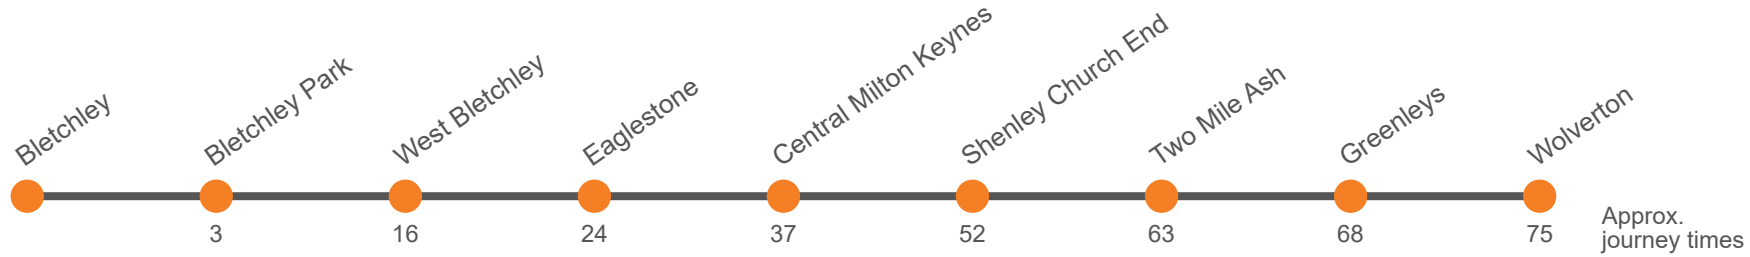

4

Bletchley - Wolverton

Effective from: 14/04/2024

Arriva (in Beds and Bucks)

Monday to Friday

Bletchley Bus Station (4)	0535	0605	0635	0705	0735	0750	0805	0820	0835	0850	0905	0920
Bletchley Park, Bletchley Railway Station	0538	0608	0638	0708	0738	0753	0808	0823	0838	0853	0908	0923
West Bletchley, Melrose Centre	0551	0621	0651	0721	0751	0806	0821	0836	0851	0906	0921	0936
Milton Keynes Hospital (A)	0559	0629	0659	0729	0759	0814	0829	0844	0859	0914	0929	0944
CMK The Point (J4)	0612	0642	0712	0742	0812	0827	0842	0857	0912	0927	0942	0957
MK Central Rail Station (Y2)	0620		0720		0820		0850		0920		0950	
MK Central Railway Station stop Z3 <i>arr</i>	...	0648	...	0748	...	0833	...	0903	...	0933	...	1003
MK Central Railway Station stop Z3 <i>dep</i>	...	0650	...	0750	...	0835	...	0905	...	0935	...	1005
Shenley Church End, Shenley Church End Local Centre	...	0657	...	0757	...	0842	...	0912	...	0942	...	1012
Two Mile Ash, Shorham Rise	...	0708	...	0808	...	0853	...	0923	...	0953	...	1023
Greenleys, Greenleys Local Centre	...	0713	...	0813	...	0858	...	0928	...	0958	...	1028
Wolverton, Church Street	...	0720	...	0820	...	0905	...	0935	...	1005	...	1035