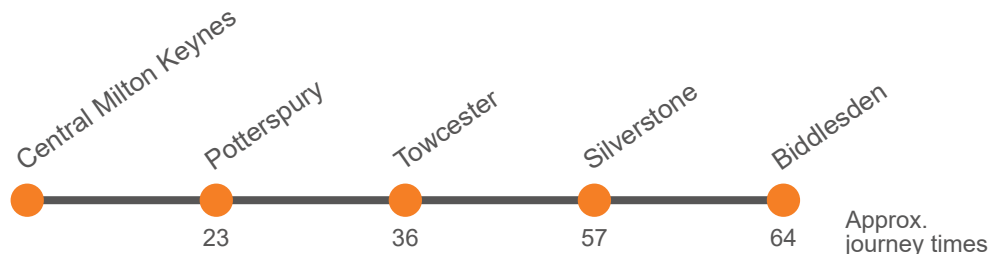

Monday to Friday

CMK Theatre District (B4)	0844	1058	1258	1520	1750
CMK The Point (H4)	0846	1100	1300	1522	1752
MK Central Rail Station (Z5)	0853	1107	1307	1529	1759
Potterspury, Homestead Way	0908	1120	1320	1542	1812
Towcester, Burcote Park	0921	1133	1333	1555	1825
Towcester, Police Station	0930	1142	1342	1604	1834
Silverstone, White Horse PH	0943			1616	1846
Silverstone, Cach Yard Farm	0945			1618	1848
Biddlesden, Silverstone Park	0950	1152	1352	1623	...

Saturday

CMK Theatre District (B4)	0844	1058	1258	1520	1750
CMK The Point (H4)	0846	1100	1300	1522	1752
MK Central Rail Station (Z5)	0853	1107	1307	1529	1759
Potterspury, Homestead Way	0908	1120	1320	1542	1812
Towcester, Burcote Park	0921	1133	1333	1555	1825
Towcester, Police Station	0930	1142	1342	1604	1834
Silverstone, White Horse PH	0943			1616	1846
Silverstone, Cach Yard Farm	0945			1618	1848
Biddlesden, Silverstone Park	0950	1152	1352	1623	...

Via: Central Milton Keynes, Potterspury, Towcester, Silverstone, Biddlesden