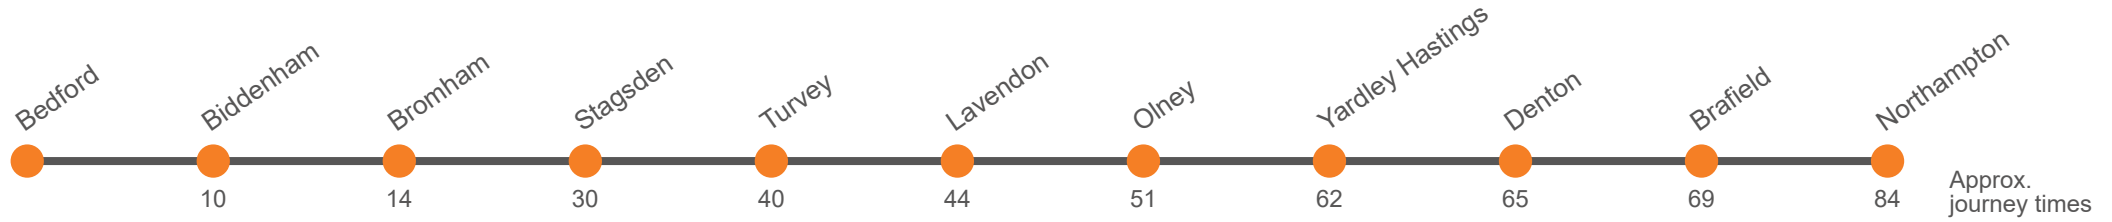

## Bedford - Northampton

Effective from: 29/10/2023

Stagecoach in Bedford

### Monday to Friday

Bedford, Bus Station	0510	0610	0810	1010	1210	1410	1610	1810
Bedford, Bedford Railway Station	0515	0615	0815	1015	1215	1415	1615	1815
Biddenham, Merril's Field	0520	0620	0820	1020	1220	1420	1620	1820
Bromham, The Swan	0524	0624	0824	1024	1224	1424	1624	1824
Bromham, Springfield Drive	0528	0628	0828	1028	1228	1428	1628	1828
Bromham, Caravan Park	0535	0635	0835	1035	1235	1435	1635	1835
Stagsden, High Street	0540	0640	0840	1040	1240	1440	1640	1840
Turvey, The Laws	0550	0650	0850	1050	1250	1450	1650	1850
Lavendon, War Memorial	0554	0654	0854	1054	1254	1454	1654	1854
Olney, The Bull	0601	0701	0901	1101	1301	1501	1701	1901
Yardley Hastings, High Street	0612	0712	0912	1112	1312	1512	1712	1912
Denton, Bridge Meadow	0615	0715	0915	1115	1315	1515	1715	1915
Brafield-on-the-Green, Red Lion PH	0619	0719	0919	1119	1319	1519	1719	1919
Northampton, Northampton Bus Interchange	0634	0734	0934	1134	1334	1534	1734	1934

Via: Bedford, Biddenham, Bromham, Stagsden, Turvey, Cold Brayfield, Lavendon, Olney, Yardley Hastings, Denton, Brafield-on-the-Green, Little Houghton, Great Houghton, Brackmills, Northampton

Via: Northampton, Brackmills, Great Houghton, Little Houghton, Brafield-on-the-Green, Denton, Yardley Hastings, Olney, Lavendon, Cold Brayfield, Turvey, Stagsden, Bromham, Biddenham, Bedford