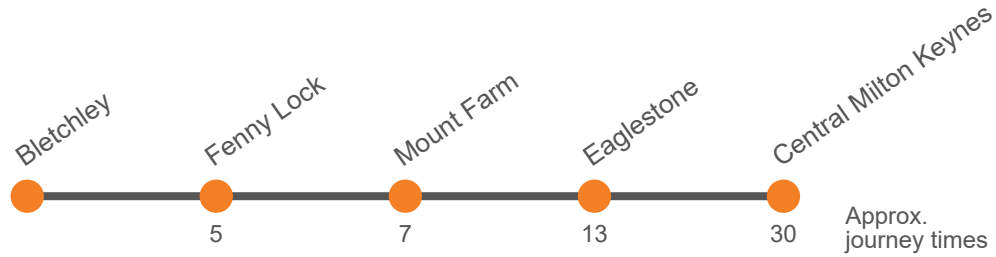

Monday to Friday

Amazon Magna Park	...	0615	...	...	...	...	2215
Magna Park, Crossley Drive	...	0620	...	...	...	...	2220
Bow Brickhill, Bow Brickhill Railway Station	...	0628	...	...	...	...	2228
Bletchley, Windermere Drive	...	0638	...	...	...	...	2238
Bletchley Bus Station (5)	...	0645	1410	1710	...	2210	2245
Fenny Lock, Fenny Lock roundabout west	0615	0650	1415	1715	1745	2215	2250
Mount Farm, Bond Avenue	0617	0652	1417	1717	1747	2217	2252
Milton Keynes Hospital (B)	0623	0658	1423	1723	1753	2223	2258
CMK The Point (L4)	0633	0708	1433	1733	1803	2233	2308
MK Central Rail Station (Z2)	0640	0715	1440	1740	1810	2240	2315

Saturday

Amazon Magna Park	0615	2215
Magna Park, Crossley Drive	0620	2220
Bow Brickhill, Bow Brickhill Railway Station	0628	2228
Bletchley, Windermere Drive	0638	2238
Bletchley Bus Station (5)	0646	2246
Fenny Lock, Fenny Lock roundabout west	0650	2250
Mount Farm, Bond Avenue	0652	2252
Milton Keynes Hospital (B)	0658	2258
CMK The Point (L4)	0708	2308
MK Central Rail Station (Z2)	0715	2315