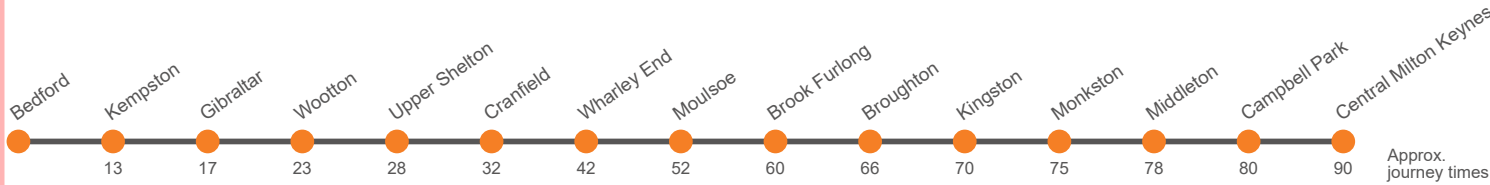

Monday to Friday

Service:	C1	C10	C1	C1	C10	C1	C1	C10	C1	C1	C1	C10
Bedford, Bus Station	...	...	...	0615	...	0720	0735	0750	...	...	0820	0900
Bedford, St Paul's Square	...	...	...	0616	...	0721	0736	0751	...	...	0822	0901
Bedford, Bedford Hospital West	...	...	...	0619	...	0725	0742	0757	...	...	0828	0906
Kempston, Saxon Centre	...	...	...	0623	...	0730	0750	0803	...	...	0835	0912
Gibraltar, Ibbett Close	...	...	...	0627	...	0736	0756		...	...	0841	
Wootton, St Mary's Road	...	...	...	0633	...	0742	0802		...	...	0847	
Wootton, The Fox and Duck	...	...	...		...				...	...		
Wootton, Squires Road	...	...	...	0634	...	0743	0803		...	...	0848	
Caulcott, Snagge Court	...	0540	...		0701			0813	...	...		0921
Marston Moretaine, Tylecote Close	...	0544	...		0705			0817	...	...		0925
Lower Shelton, The Church	...	0547	...		0708			0825	...	...		0933
Upper Shelton, Lower Shelton Turn	...	0549	...	0638	0710	0747	0807	0827	...	...	0852	0935
Cranfield, Crane Way	0522	0553	0615	0642	0714	0752	0812	0832	0840	...	0857	0939
Bourne End, Bourne End Road										0849		
Cranfield, War Memorial	0526	0557	0619	0647	0718	0758	0816	0837	0845	0855	0901	0943
Wharley End, Cranfield Innovation Centre	0530	0601	0623	0652	0722	0803	0821	0842	0850	0859	0906	0948
Wharley End, Cranfield University main gate <i>arr</i>	0532	0603	0625	0654	0724	0805	0825	0844	0852	0901	0908	0950
Wharley End, Cranfield University main gate <i>dep</i>	0533	0604	0626	0655	0725	0806	...	0845	...	...	0909	0951
Wharley End, Cranfield Innovation Centre	0535		0628	0657		0808	...		...	...	0911	
Moulsoe, St Marys Church	0539		0632	0701		0812	...		...	...	0915	
Brook Furlong, Milton Keynes Coachway	0545		0638	0709		0821	...		...	...	0925	
Broughton, Countess Way	0549		0646	0714		0829	...		...	...	0932	
Kingston, Kingston District Centre	0552		0651	0717		0834	...		...	...	0940	
Monkston, Oakgrove Roundabout South	0555		0658	0722		0843	...		...	...	0948	
Middleton, Noon Layer Drive	0556		0702	0724		0847	...		...	...	0951	
Campbell Park, Glebe Roundabout west	0558		0705	0727		0850	...		...	...	0954	
North Crawley, The Cock		0609			0730		...	0850	...	...		0956
Newport Pagnell, North Crawley Road		0614			0735		...	0855	...	...		1001
Tickford End, Newport Pagnell library		0617			0738		...	0858	...	...		1004
Newport Pagnell, Market Hill		0619			0740		...	0900	...	...		1006
Newport Pagnell, Willen Road		0623			0744		...	0905	...	...		1010
Willen, Willen Local Centre		0624			0745		...	0906	...	...		1011
Campbell Park, Skeldon roundabout west		0629			0750		...	0912	...	...		1017
CMK Theatre District (B4)	0600	0631	0707	0730	0752	0853	...	0915	...	...	0957	1019
CMK The Point (M4)	0601	0632	0708	0731	0753	0854	...	0916	...	...	0959	1020
MK Central Rail Station (Y4)	0605	0637	0713	0737	0758	0900	...	0922	...	...	1004	1026