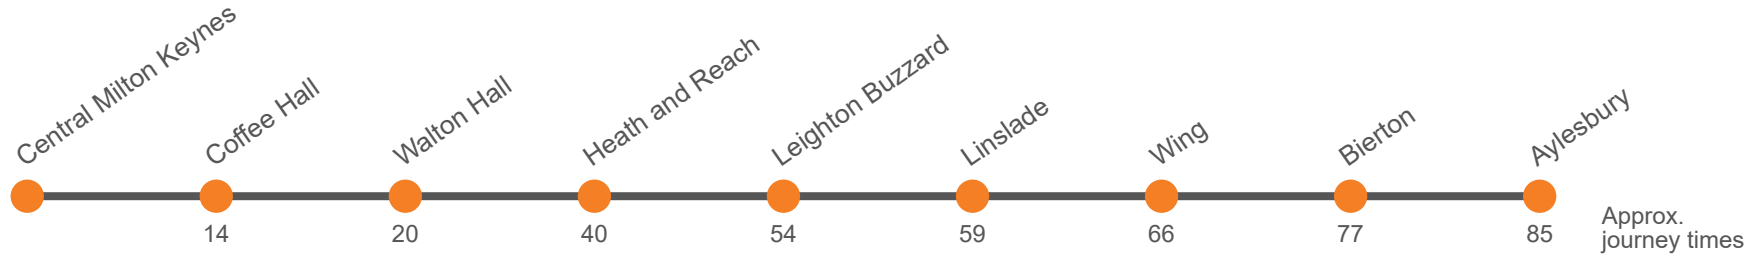

Monday to Friday

Codes	a	b		a	b	a	b	a	b	a	b	a	b
MK Central Rail Station (Y1)	...	...	0630	...	...	...	...	0955	0955	1055	1055	1155	1155
CMK The Point (H3)	...	...	0637	...	...	0902	0902	1002	1002	1102	1102	1202	1202
Coffee Hall, Coffee Hall Local Centre	...	...	0644	...	...	0909	0909	1009	1009	1109	1109	1209	1209
Walton Hall, The Open University	...	...	0650	...	...	0915	0915	1015	1015	1115	1115	1215	1215
Heath and Reach, Sheepcote Crescent	0625	0625	0710	...	...	0935	0935	1035	1035	1135	1135	1235	1235
Leighton Buzzard, West Street		0639	0724	...	0840		0949		1049		1149		1249
Leighton Buzzard, High Street	0639			0840		0949		1049		1149		1249	
Linslade, Southcourt Road	0644	0644	0729	0845	0845	0954	0954	1054	1054	1154	1154	1254	1254
Wing, The Dove	0651	0651	0736	0852	0852	1001	1001	1101	1101	1201	1201	1301	1301
Bierton, The Bell PH	0702	0702	0748	0903	0903	1012	1012	1112	1112	1212	1212	1312	1312
Aylesbury, Bus Station	0710	0710	0755	0915	0915	1020	1020	1120	1120	1220	1220	1320	1320

a Does not run on Tuesdays

b Only runs on Tuesdays