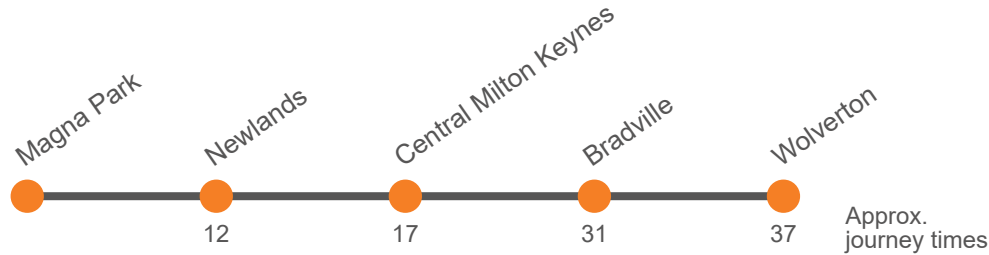

Monday to Friday

Amazon Magna Park	0610	1410	2210
Magna Park, Crossley Drive	0615	1415	2215
Newlands, Pagoda Roundabout West	0627	1427	2227
CMK The Point (L4)	0632	1432	2232
MK Central Rail Station (Z2)	0639	1439	2239
Bradville, Stanton Avenue	0646	1446	2246
Wolverton, Church Street	0652	1452	2252

Saturday

Amazon Magna Park	0610	1410	2210
Magna Park, Crossley Drive	0615	1415	2215
Newlands, Pagoda Roundabout West	0627	1427	2227
CMK The Point (L4)	0632	1432	2232
MK Central Rail Station (Z2)	0639	1439	2239
Bradville, Stanton Avenue	0646	1446	2246
Wolverton, Church Street	0652	1452	2252

Sunday

Amazon Magna Park	0610	1410	2210
Magna Park, Crossley Drive	0615	1415	2215
Newlands, Pagoda Roundabout West	0627	1427	2227
CMK The Point (L4)	0632	1432	2232
MK Central Rail Station (Z2)	0639	1439	2239
Bradville, Stanton Avenue	0646	1446	2246
Wolverton, Church Street	0652	1452	2252