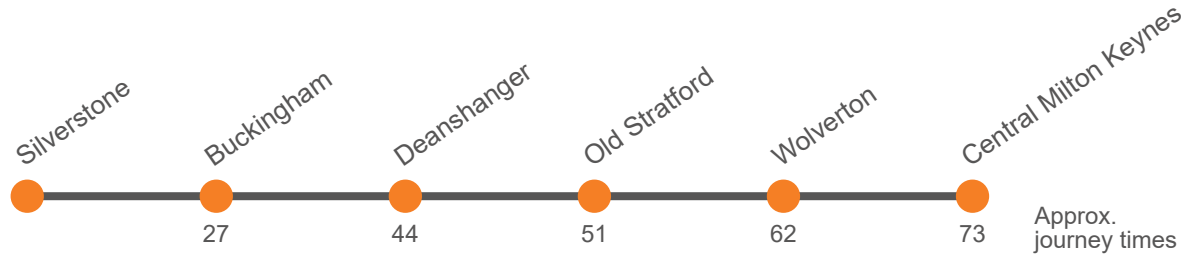

83

Silverstone UTC - Wolverton - CMK

Effective from: 20/06/2021

Stagecoach

Monday to Friday

Silverstone, Copse Corner	1715
Buckingham, High Street	1742
Deanshanger, Ridgmont	1759
Old Stratford, Brookside Close	1806
Wolverton, Church Street	1817
MK Central Rail Station (Z5)	1828

Via: Silverstone, Buckingham, Deanshanger, Old Stratford, Wolverton, Central Milton Keynes

83

CMK - Wolverton - Silverstone UTC

Effective from: 20/06/2021

Stagecoach

Monday to Friday

MK Central Rail Station (Z5)	0740
Wolverton, Church Street	0752
Old Stratford, Brookside Close	0802
Deanshanger, Ridgmont	0809
Buckingham, High Street	0828
Silverstone, Copse Corner	0853

Via: Central Milton Keynes, Wolverton, Old Stratford, Deanshanger, Buckingham, Silverstone