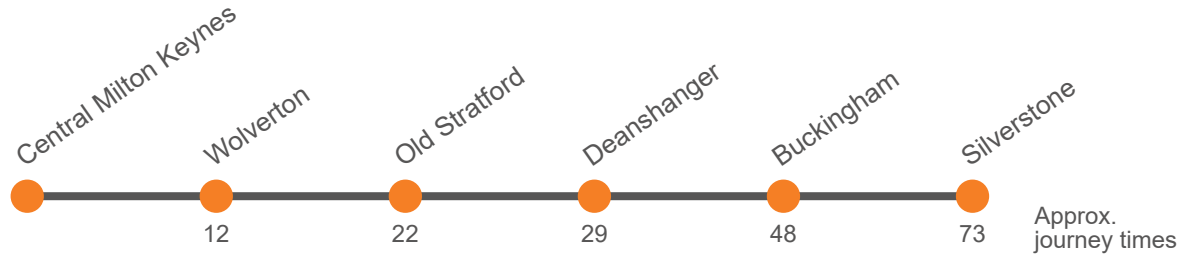

83

Silverstone UTC - Wolverton - CMK

Effective from: 20/06/2021

Stagecoach

Monday to Friday

Silverstone, Copse Corner	1715
Buckingham, High Street	1742
Deanshanger, Ridgmont	1759
Old Stratford, Brookside Close	1806
Wolverton, Church Street	1817
MK Central Rail Station (Z5)	1828

Via: Silverstone, Buckingham, Deanshanger, Old Stratford, Wolverton, Central Milton Keynes

83

CMK - Wolverton - Silverstone UTC

Effective from: 20/06/2021

Stagecoach

Monday to Friday

MK Central Rail Station (Z5)	0740
Wolverton, Church Street	0752
Old Stratford, Brookside Close	0802
Deanshanger, Ridgmont	0809
Buckingham, High Street	0828
Silverstone, Copse Corner	0853

Via: Central Milton Keynes, Wolverton, Old Stratford, Deanshanger, Buckingham, Silverstone